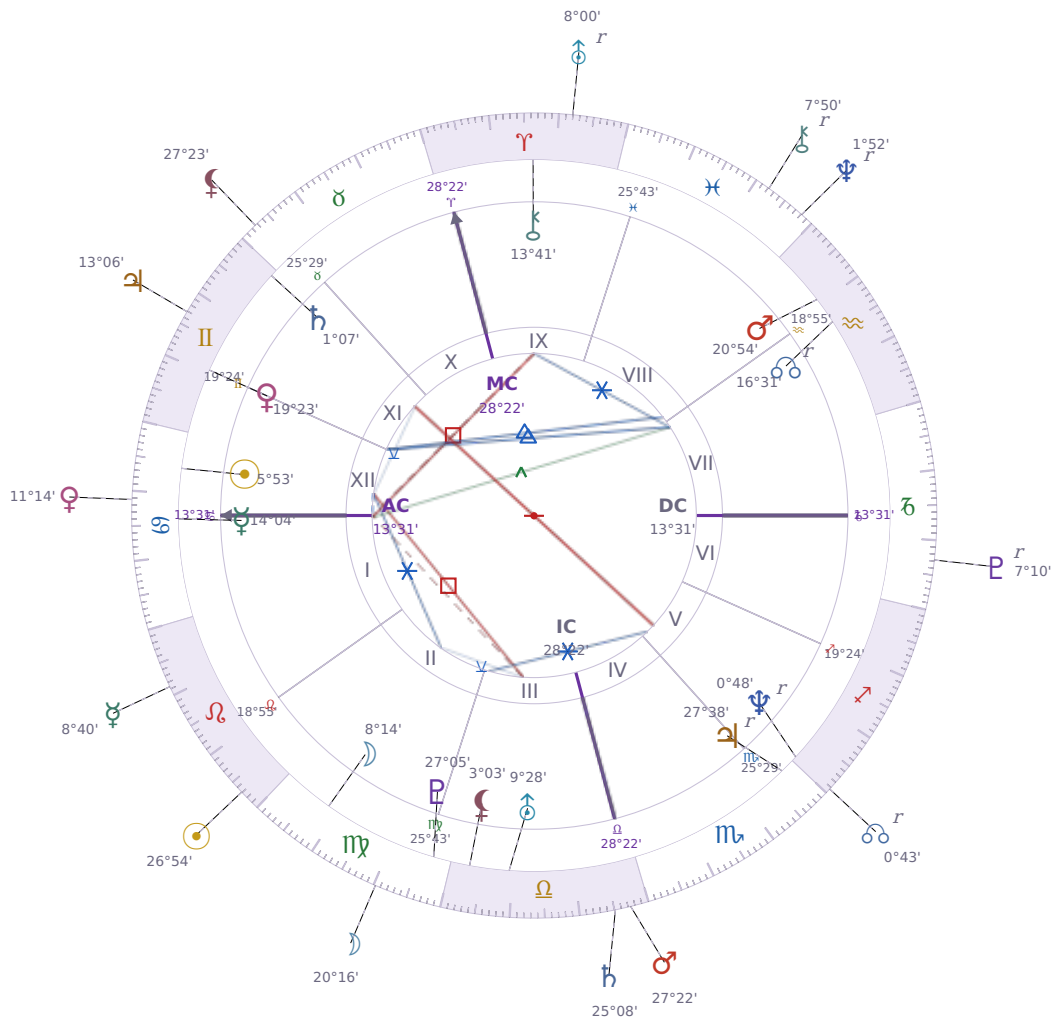

DAILY HOROSCOPE

Elon Reeve Musk

Businessman, entrepreneur, and political figure (born 1971)

♋ Cancer June 28, 1971 07:30 Pretoria

Sunday, 19 August 2012

TRANSITS FOR TODAY

☉ Sun	in ♌ Leo	26°54'18"
☾ Moon	in ♍ Virgo	20°16'19"
☿ Mercury	in ♌ Leo	8°40'10"
♀ Venus	in ♋ Cancer	11°14'00"
♂ Mars	in ♎ Libra	27°22'10"
♃ Jupiter	in ♊ Gemini	13°06'12"
♄ Saturn	in ♎ Libra	25°08'34"