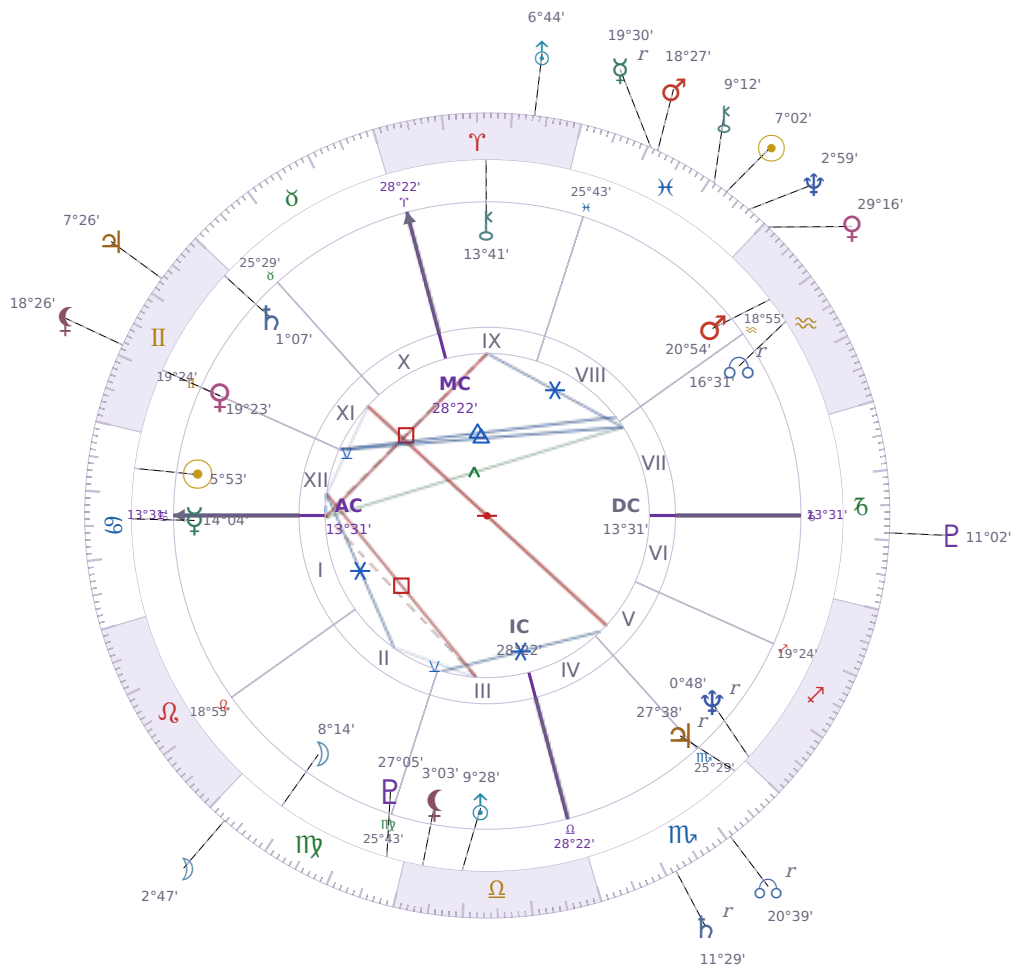

DAILY HOROSCOPE

Elon Reeve Musk

Businessman, entrepreneur, and political figure (born 1971)

♋ Cancer June 28, 1971 07:30 Pretoria

Monday, 25 February 2013

TRANSITS FOR TODAY

☉ Sun	in ♋ Pisces	7°02'48"
☾ Moon	in ♏ Virgo	2°47'15"
☿ Mercury	in ♋ Pisces Rx	19°30'44"
♀ Venus	in ♎ Aquarius	29°16'07"
♂ Mars	in ♋ Pisces	18°27'37"
♃ Jupiter	in ♊ Gemini	7°26'49"
♄ Saturn	in ♏ Scorpio Rx	11°29'11"

♅ Uranus	in ♈ Aries	6°44'51"
♆ Neptune	in ♋ Pisces	2°59'05"
♇ Pluto	in ♏ Capricorn	11°02'33"
♁ Chiron	in ♋ Pisces	9°12'42"
♁ NNode	in ♏ Scorpio Rx	20°39'31"
♁ Lilith	in ♊ Gemini	18°26'39"

NATAL PLANETS