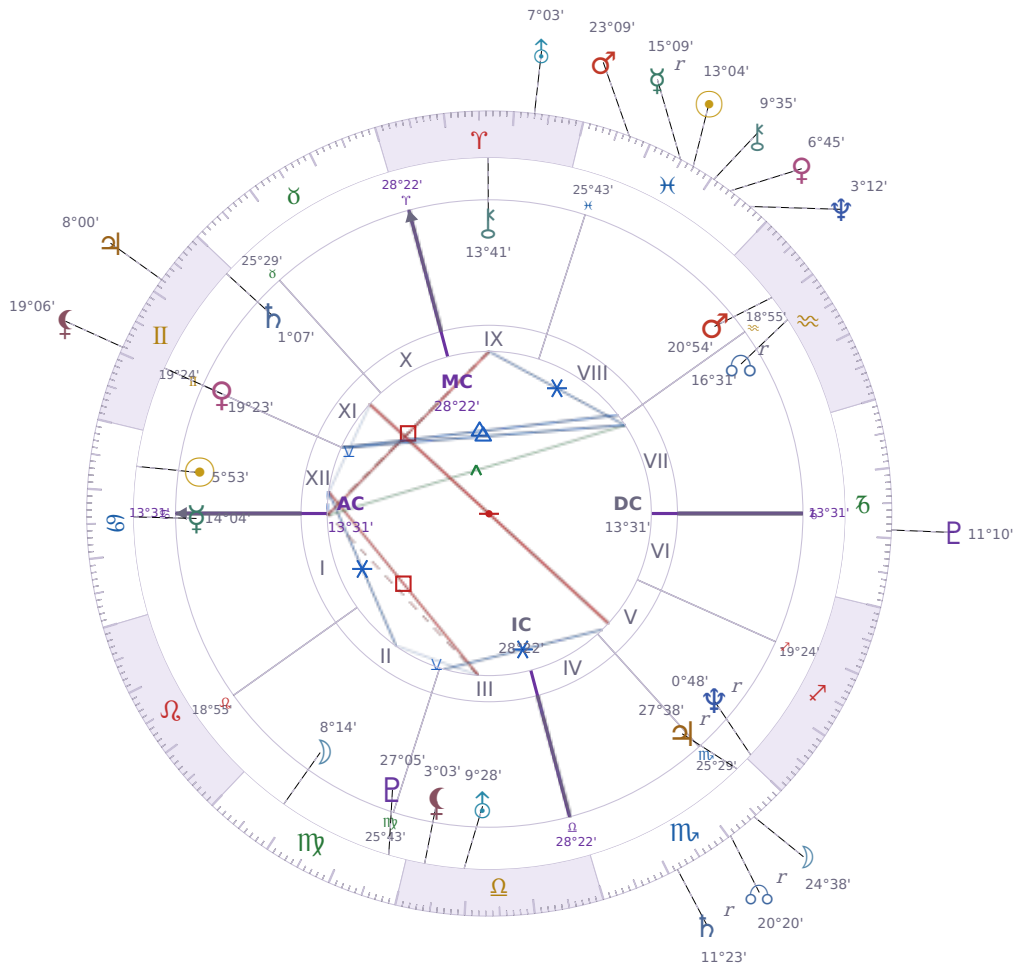

DAILY HOROSCOPE

Elon Reeve Musk

Businessman, entrepreneur, and political figure (born 1971)

♋ Cancer June 28, 1971 07:30 Pretoria

Sunday, 3 March 2013

TRANSITS FOR TODAY

☉ Sun	in ♋ Pisces	13°04'09"
☾ Moon	in ♏ Scorpio	24°38'21"
☿ Mercury	in ♋ Pisces Rx	15°09'52"
♀ Venus	in ♋ Pisces	6°45'50"
♂ Mars	in ♋ Pisces	23°09'37"
♃ Jupiter	in ♊ Gemini	8°00'01"
♄ Saturn	in ♏ Scorpio Rx	11°23'09"

♅ Uranus	in ♈ Aries	7°03'41"
♆ Neptune	in ♋ Pisces	3°12'41"
♇ Pluto	in ♏ Capricorn	11°10'15"
♁ Chiron	in ♋ Pisces	9°35'58"
♁ NNode	in ♏ Scorpio Rx	20°20'27"
♁ Lilith	in ♊ Gemini	19°06'37"

## KEY TRANSIT FACTORS