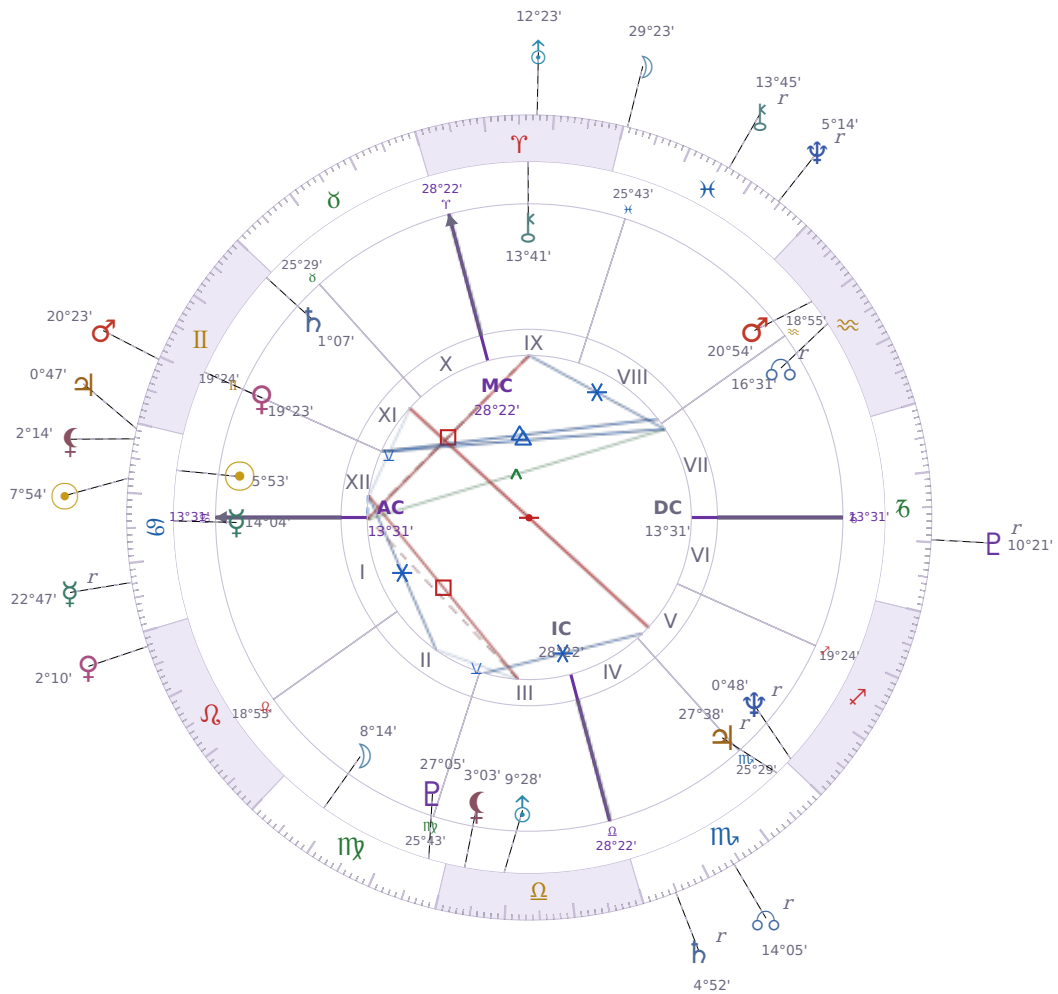

DAILY HOROSCOPE

Elon Reeve Musk

Businessman, entrepreneur, and political figure (born 1971)

♋ Cancer June 28, 1971 07:30 Pretoria

Saturday, 29 June 2013

TRANSITS FOR TODAY

☉ Sun	in ♋ Cancer	7°54'15"
☾ Moon	in ♓ Pisces	29°23'29"
☿ Mercury	in ♋ Cancer Rx	22°47'08"
♀ Venus	in ♌ Leo	2°10'18"
♂ Mars	in ♊ Gemini	20°23'36"
♃ Jupiter	in ♋ Cancer	0°47'03"
♄ Saturn	in ♏ Scorpio Rx	4°52'50"

♅ Uranus	in ♈ Aries	12°23'15"
♆ Neptune	in ♓ Pisces Rx	5°14'39"
♇ Pluto	in ♑ Capricorn Rx	10°21'17"
♁ Chiron	in ♓ Pisces Rx	13°45'20"
♁ NNode	in ♏ Scorpio Rx	14°05'31"
♁ Lilith	in ♋ Cancer	2°14'18"

## NATAL PLANETS

☉ Sun	in ♋ Cancer	5°53'26"	XII
☾ Moon	in ♍ Virgo	8°14'52"	II
☿ Mercury	in ♋ Cancer	14°04'03"	I
♀ Venus	in ♊ Gemini	19°23'48"	XI
♂ Mars	in ♒ Aquarius	20°54'21"	VIII
♃ Jupiter	in ♏ Scorpio	27°38'52"	V Rx
♄ Saturn	in ♊ Gemini	1°07'22"	XI
♅ Uranus	in ♎ Libra	9°28'55"	III
♆ Neptune	in ♐ Sagittarius	0°48'48"	V Rx
♇ Pluto	in ♍ Virgo	27°05'36"	III
♁ Chiron	in ♈ Aries	13°41'50"	IX
♁ North Node	in ♒ Aquarius	16°31'23"	VII Rx
♁ Lilith	in ♎ Libra	3°03'14"	III

## KEY TRANSIT FACTORS