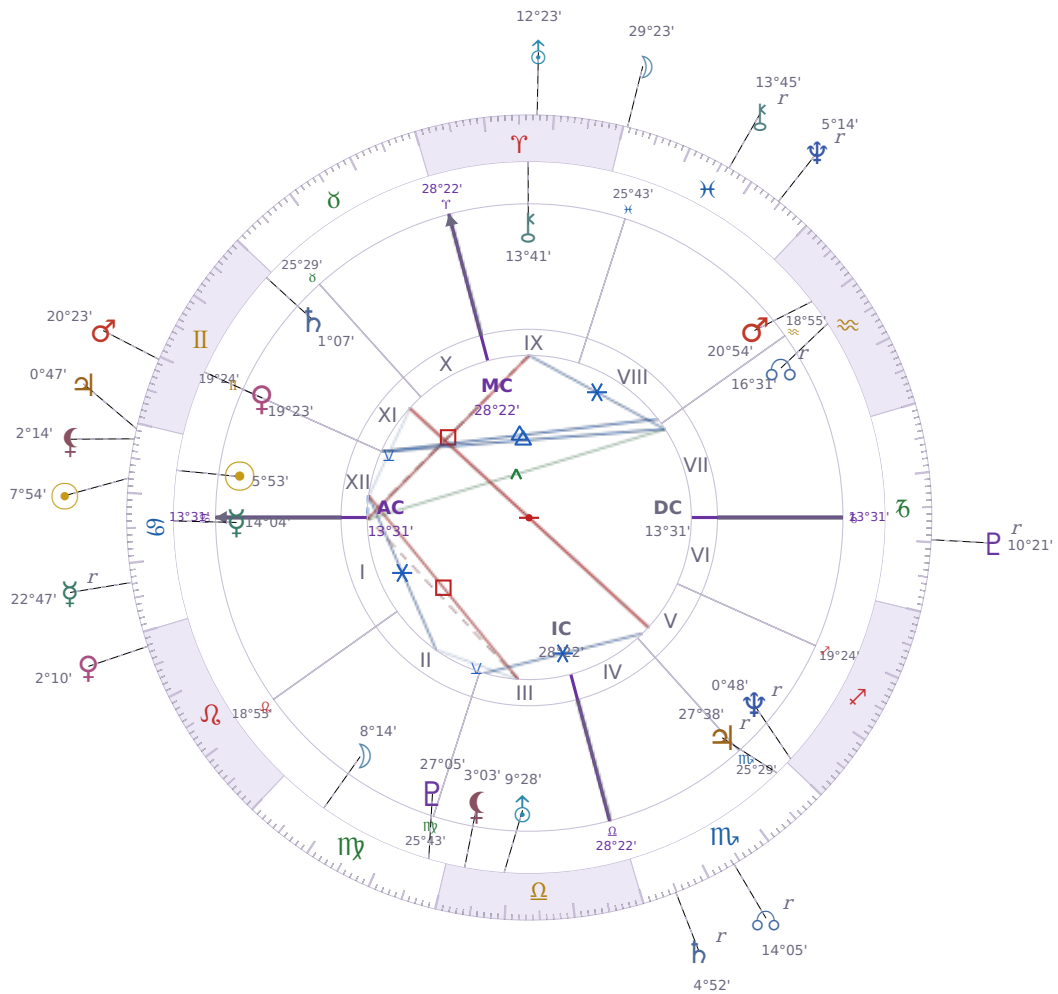

DAILY HOROSCOPE

Elon Reeve Musk

Businessman, entrepreneur, and political figure (born 1971)

♋ Cancer June 28, 1971 07:30 Pretoria

Saturday, 29 June 2013

TRANSITS FOR TODAY

☉ Sun	in ♋ Cancer	7°54'15"
☾ Moon	in ♓ Pisces	29°23'29"
☿ Mercury	in ♋ Cancer Rx	22°47'08"
♀ Venus	in ♌ Leo	2°10'18"
♂ Mars	in ♊ Gemini	20°23'36"
♃ Jupiter	in ♋ Cancer	0°47'03"
♄ Saturn	in ♏ Scorpio Rx	4°52'50"

♅ Uranus	in ♈ Aries	12°23'15"
♆ Neptune	in ♋ Pisces Rx	5°14'39"
♇ Pluto	in ♐ Capricorn Rx	10°21'17"
♁ Chiron	in ♋ Pisces Rx	13°45'20"
♁ NNode	in ♏ Scorpio Rx	14°05'31"
♁ Lilith	in ♋ Cancer	2°14'18"

## NATAL PLANETS

☉ Sun	in ♋ Cancer	5°53'26"	XII
☾ Moon	in ♍ Virgo	8°14'52"	II
☿ Mercury	in ♋ Cancer	14°04'03"	I
♀ Venus	in ♊ Gemini	19°23'48"	XI
♂ Mars	in ♒ Aquarius	20°54'21"	VIII
♃ Jupiter	in ♏ Scorpio	27°38'52"	V Rx
♄ Saturn	in ♊ Gemini	1°07'22"	XI
♅ Uranus	in ♎ Libra	9°28'55"	III
♆ Neptune	in ♐ Sagittarius	0°48'48"	V Rx
♇ Pluto	in ♍ Virgo	27°05'36"	III
♁ Chiron	in ♈ Aries	13°41'50"	IX
♁ North Node	in ♒ Aquarius	16°31'23"	VII Rx
♁ Lilith	in ♎ Libra	3°03'14"	III

## KEY TRANSIT FACTORS