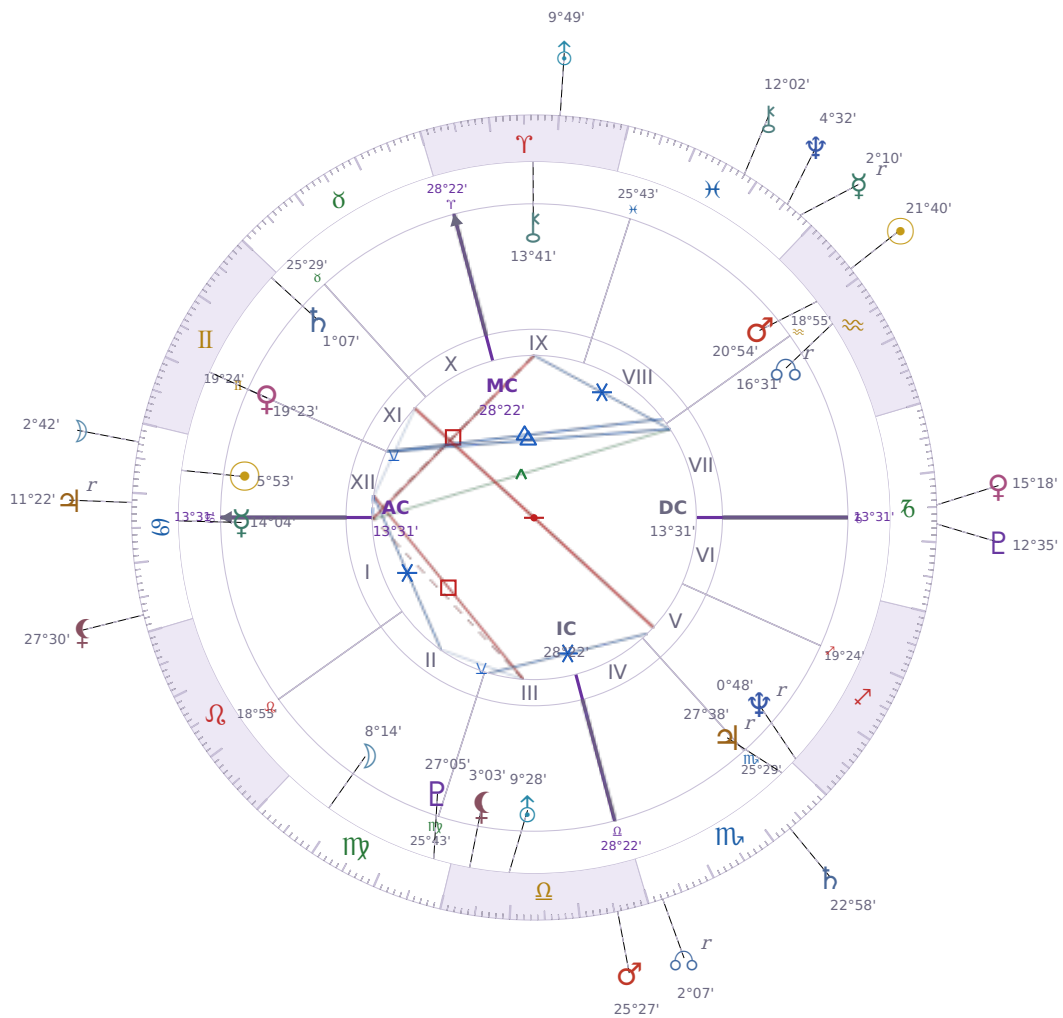

DAILY HOROSCOPE

Elon Reeve Musk

Businessman, entrepreneur, and political figure (born 1971)

♋ Cancer June 28, 1971 07:30 Pretoria

Monday, 10 February 2014

TRANSITS FOR TODAY

☉ Sun	in ♏ Aquarius	21°40'03"
☾ Moon	in ♋ Cancer	2°42'02"
☿ Mercury	in ♏ Pisces Rx	2°10'24"
♀ Venus	in ♏ Capricorn	15°18'15"
♂ Mars	in ♏ Libra	25°27'53"
♃ Jupiter	in ♋ Cancer Rx	11°22'38"
♄ Saturn	in ♏ Scorpio	22°58'11"

♅ Uranus	in ♈ Aries	9°49'09"
♆ Neptune	in ♋ Pisces	4°32'43"
♇ Pluto	in ♏ Capricorn	12°35'47"
♁ Chiron	in ♋ Pisces	12°02'38"
♁ NNode	in ♏ Scorpio Rx	2°07'26"
♁ Lilith	in ♋ Cancer	27°30'41"

NATAL PLANETS