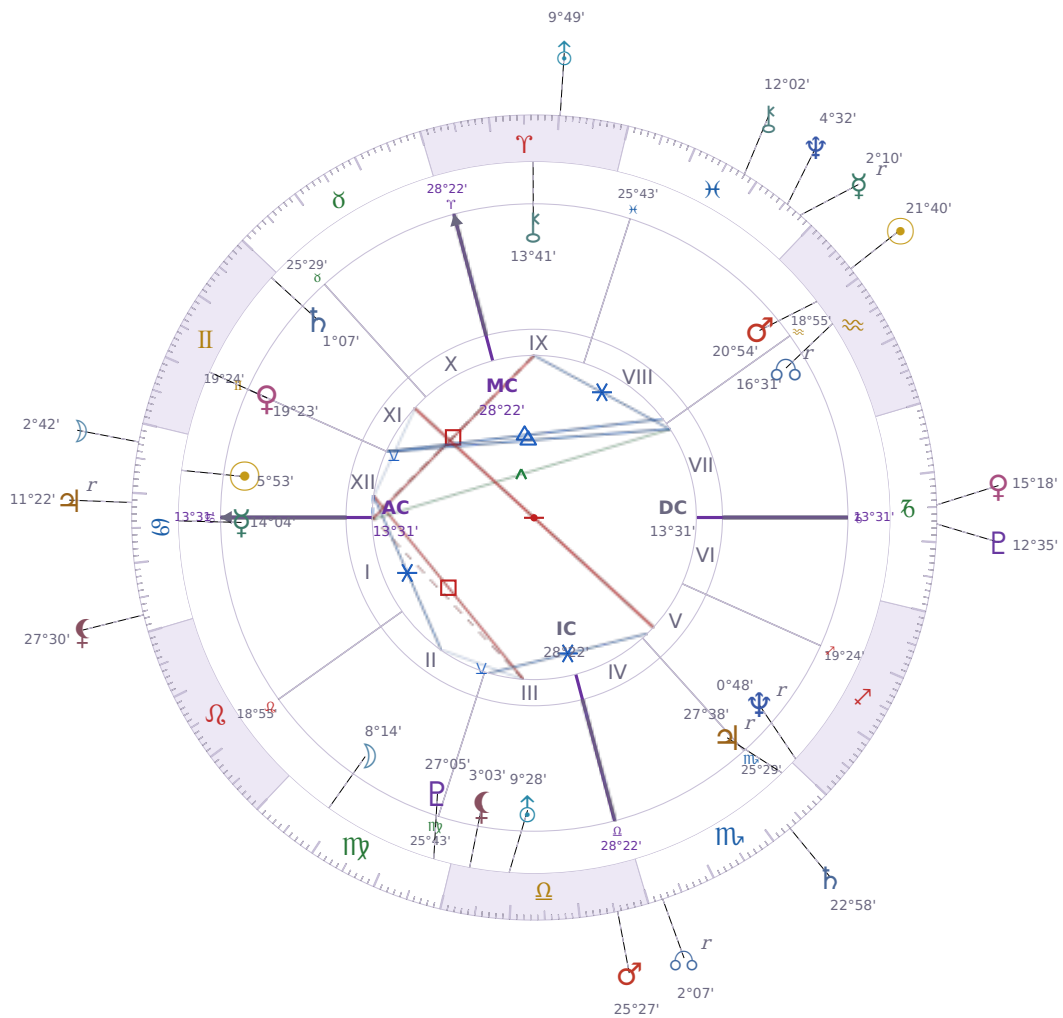

DAILY HOROSCOPE

Elon Reeve Musk

Businessman, entrepreneur, and political figure (born 1971)

♋ Cancer June 28, 1971 07:30 Pretoria

Monday, 10 February 2014

TRANSITS FOR TODAY

☉ Sun	in ♏ Aquarius	21°40'03"
☾ Moon	in ♋ Cancer	2°42'02"
☿ Mercury	in ♏ Pisces Rx	2°10'24"
♀ Venus	in ♏ Capricorn	15°18'15"
♂ Mars	in ♏ Libra	25°27'53"
♃ Jupiter	in ♋ Cancer Rx	11°22'38"
♄ Saturn	in ♏ Scorpio	22°58'11"

♅ Uranus	in ♈ Aries	9°49'09"
♆ Neptune	in ♓ Pisces	4°32'43"
♇ Pluto	in ♑ Capricorn	12°35'47"
♁ Chiron	in ♓ Pisces	12°02'38"
♁ NNode	in ♏ Scorpio Rx	2°07'26"
♁ Lilith	in ♋ Cancer	27°30'41"

NATAL PLANETS