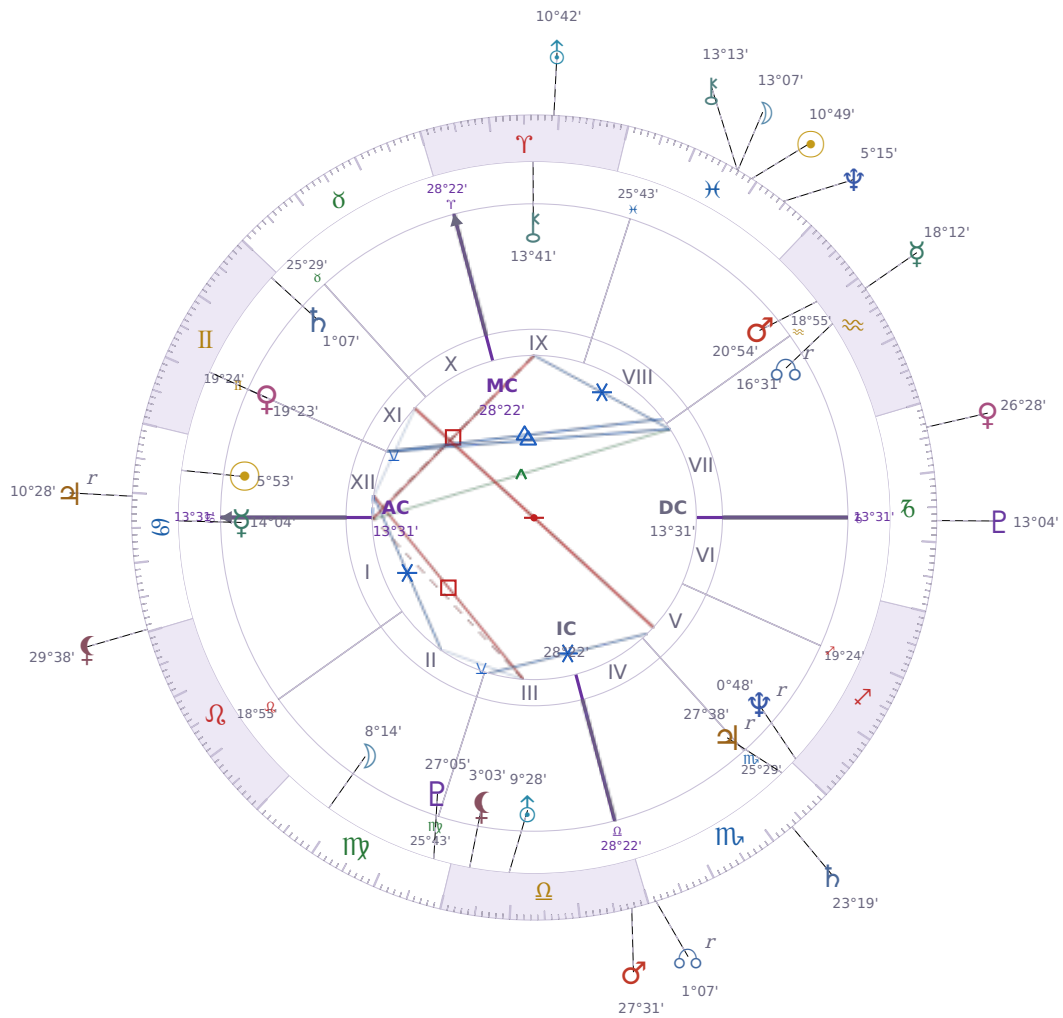

DAILY HOROSCOPE

Elon Reeve Musk

Businessman, entrepreneur, and political figure (born 1971)

♋ Cancer June 28, 1971 07:30 Pretoria

Saturday, 1 March 2014

TRANSITS FOR TODAY

☉ Sun	in ♋ Pisces	10°49'09"
☾ Moon	in ♋ Pisces	13°07'42"
☿ Mercury	in ♋ Aquarius	18°12'26"
♀ Venus	in ♋ Capricorn	26°28'39"
♂ Mars	in ♋ Libra	27°31'57"
♃ Jupiter	in ♋ Cancer Rx	10°28'57"
♄ Saturn	in ♋ Scorpio	23°19'06"

♅ Uranus	in ♈ Aries	10°42'47"
♆ Neptune	in ♓ Pisces	5°15'48"
♇ Pluto	in ♑ Capricorn	13°04'50"
♁ Chiron	in ♓ Pisces	13°13'32"
♁ NNode	in ♏ Scorpio Rx	1°07'03"
♁ Lilith	in ♋ Cancer	29°38'25"

NATAL PLANETS

Saturday · ♄ Saturn

Colors: Violet

Stone: Obsidian

Number: 8