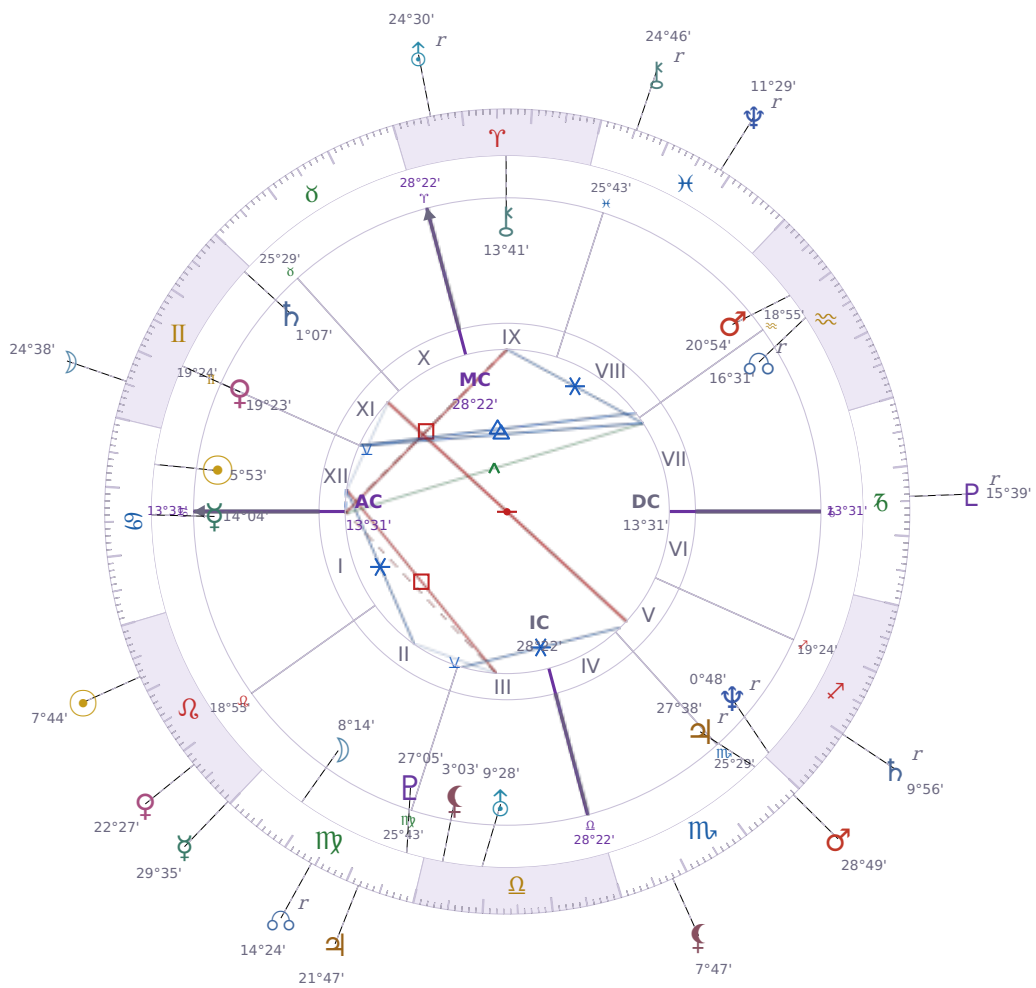

DAILY HOROSCOPE

Elon Reeve Musk

Businessman, entrepreneur, and political figure (born 1971)

♋ Cancer June 28, 1971 07:30 Pretoria

Saturday, 30 July 2016

TRANSITS FOR TODAY

☉ Sun	in ♌ Leo	7°44'35"
☾ Moon	in ♊ Gemini	24°38'23"
☿ Mercury	in ♌ Leo	29°35'33"
♀ Venus	in ♌ Leo	22°27'00"
♂ Mars	in ♏ Scorpio	28°49'19"
♃ Jupiter	in ♍ Virgo	21°47'51"
♄ Saturn	in ♐ Sagittarius Rx	9°56'05"

♅ Uranus	in ♈ Aries Rx	24°30'27"
♆ Neptune	in ♓ Pisces Rx	11°29'55"
♇ Pluto	in ♑ Capricorn Rx	15°39'59"
♁ Chiron	in ♓ Pisces Rx	24°46'51"
♊ NNode	in ♍ Virgo Rx	14°24'31"
♁ Lilith	in ♏ Scorpio	7°47'23"

## NATAL PLANETS

☉ Sun	in ♋ Cancer	5°53'26"	XII
☾ Moon	in ♍ Virgo	8°14'52"	II
☿ Mercury	in ♋ Cancer	14°04'03"	I
♀ Venus	in ♊ Gemini	19°23'48"	XI
♂ Mars	in ♒ Aquarius	20°54'21"	VIII
♃ Jupiter	in ♏ Scorpio	27°38'52"	V Rx
♄ Saturn	in ♊ Gemini	1°07'22"	XI
♅ Uranus	in ♎ Libra	9°28'55"	III
♆ Neptune	in ♐ Sagittarius	0°48'48"	V Rx
♇ Pluto	in ♍ Virgo	27°05'36"	III
♁ Chiron	in ♈ Aries	13°41'50"	IX
♊ North Node	in ♒ Aquarius	16°31'23"	VII Rx
♁ Lilith	in ♎ Libra	3°03'14"	III