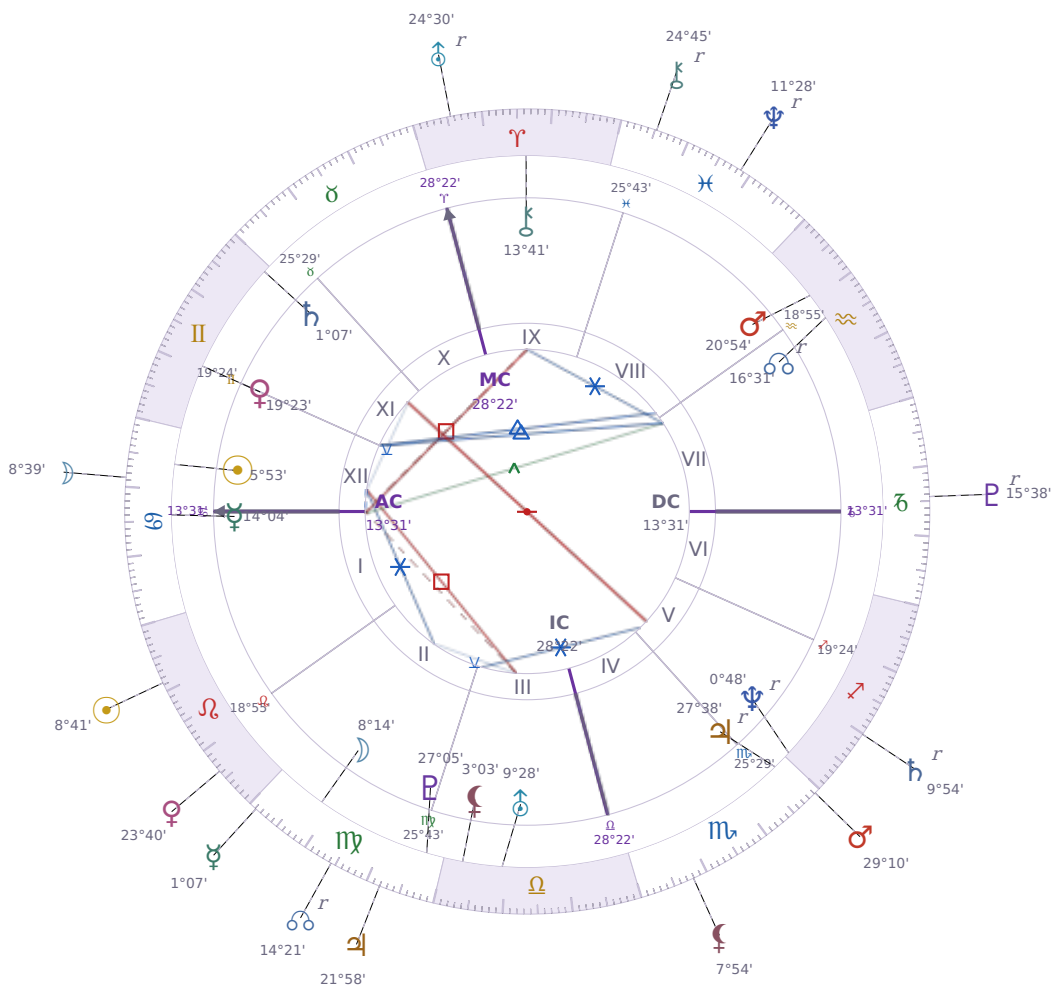

DAILY HOROSCOPE

Elon Reeve Musk

Businessman, entrepreneur, and political figure (born 1971)

♋ Cancer June 28, 1971 07:30 Pretoria

Sunday, 31 July 2016

TRANSITS FOR TODAY

☉ Sun	in ♌ Leo	8°41'59"
☾ Moon	in ♋ Cancer	8°39'42"
☿ Mercury	in ♍ Virgo	1°07'58"
♀ Venus	in ♌ Leo	23°40'45"
♂ Mars	in ♏ Scorpio	29°10'32"
♃ Jupiter	in ♍ Virgo	21°58'46"
♄ Saturn	in ♐ Sagittarius Rx	9°54'48"

♅ Uranus	in ♈ Aries Rx	24°30'24"
♆ Neptune	in ♓ Pisces Rx	11°28'37"
♇ Pluto	in ♑ Capricorn Rx	15°38'38"
♁ Chiron	in ♓ Pisces Rx	24°45'11"
♁ NNode	in ♍ Virgo Rx	14°21'20"
♁ Lilith	in ♏ Scorpio	7°54'05"

## NATAL PLANETS

☉ Sun	in ♋ Cancer	5°53'26"	XII
☾ Moon	in ♍ Virgo	8°14'52"	II
☿ Mercury	in ♋ Cancer	14°04'03"	I
♀ Venus	in ♊ Gemini	19°23'48"	XI
♂ Mars	in ♒ Aquarius	20°54'21"	VIII
♃ Jupiter	in ♏ Scorpio	27°38'52"	V Rx
♄ Saturn	in ♊ Gemini	1°07'22"	XI
♅ Uranus	in ♎ Libra	9°28'55"	III
♆ Neptune	in ♐ Sagittarius	0°48'48"	V Rx
♇ Pluto	in ♍ Virgo	27°05'36"	III
♁ Chiron	in ♈ Aries	13°41'50"	IX
♁ North Node	in ♒ Aquarius	16°31'23"	VII Rx
♁ Lilith	in ♎ Libra	3°03'14"	III