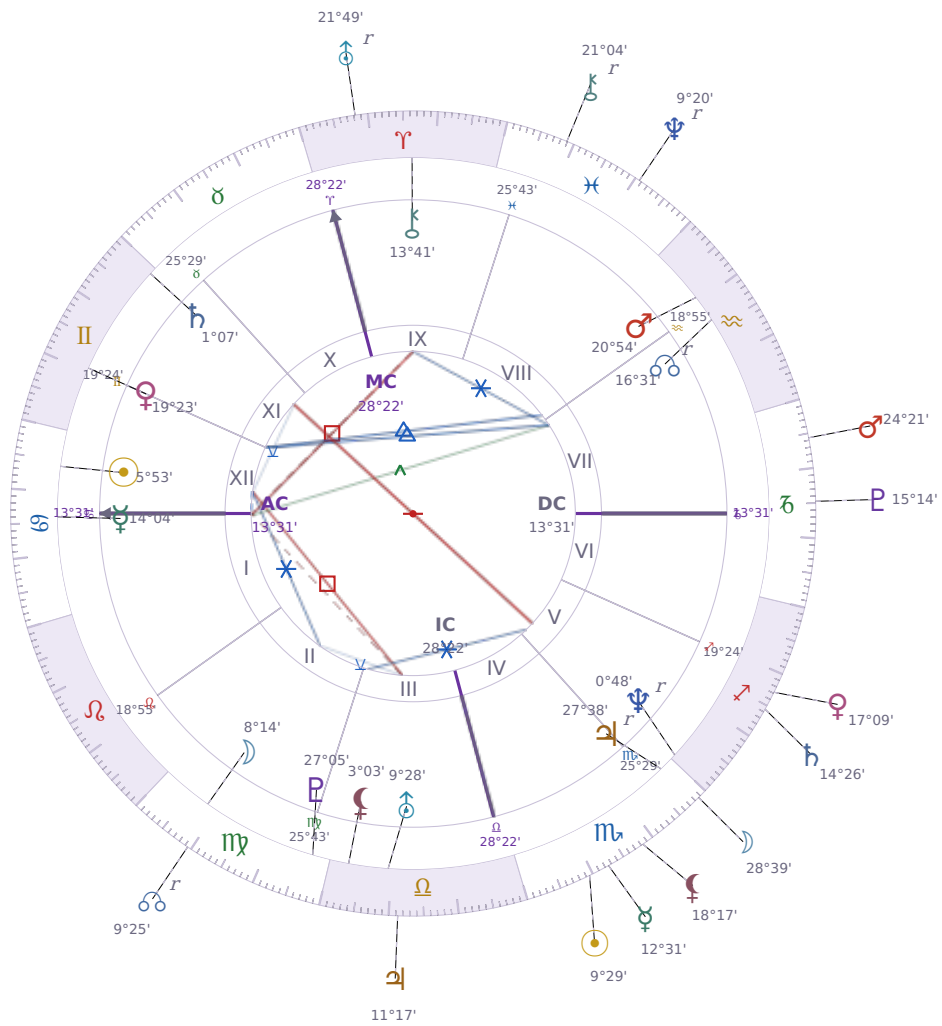

DAILY HOROSCOPE

Elon Reeve Musk

Businessman, entrepreneur, and political figure (born 1971)

♋ Cancer June 28, 1971 07:30 Pretoria

Tuesday, 1 November 2016

TRANSITS FOR TODAY

☉ Sun	in ♏ Scorpio	9°29'44"
☾ Moon	in ♏ Scorpio	28°39'25"
☿ Mercury	in ♏ Scorpio	12°31'50"
♀ Venus	in ♐ Sagittarius	17°09'21"
♂ Mars	in ♐ Capricorn	24°21'27"
♃ Jupiter	in ♎ Libra	11°17'28"
♄ Saturn	in ♐ Sagittarius	14°26'11"

♅ Uranus	in ♈ Aries Rx	21°49'36"
♆ Neptune	in ♓ Pisces Rx	9°20'19"
♇ Pluto	in ♑ Capricorn	15°14'58"
♁ Chiron	in ♓ Pisces Rx	21°04'37"
♁ NNode	in ♍ Virgo Rx	9°25'47"
♁ Lilith	in ♏ Scorpio	18°17'36"

## NATAL PLANETS

☉ Sun	in ♋ Cancer	5°53'26"	XII
☾ Moon	in ♍ Virgo	8°14'52"	II
☿ Mercury	in ♋ Cancer	14°04'03"	I
♀ Venus	in ♊ Gemini	19°23'48"	XI
♂ Mars	in ♒ Aquarius	20°54'21"	VIII
♃ Jupiter	in ♏ Scorpio	27°38'52"	V Rx
♄ Saturn	in ♊ Gemini	1°07'22"	XI
♅ Uranus	in ♎ Libra	9°28'55"	III
♆ Neptune	in ♐ Sagittarius	0°48'48"	V Rx
♇ Pluto	in ♍ Virgo	27°05'36"	III
♁ Chiron	in ♈ Aries	13°41'50"	IX
♁ North Node	in ♒ Aquarius	16°31'23"	VII Rx
♁ Lilith	in ♎ Libra	3°03'14"	III

## KEY TRANSIT FACTORS