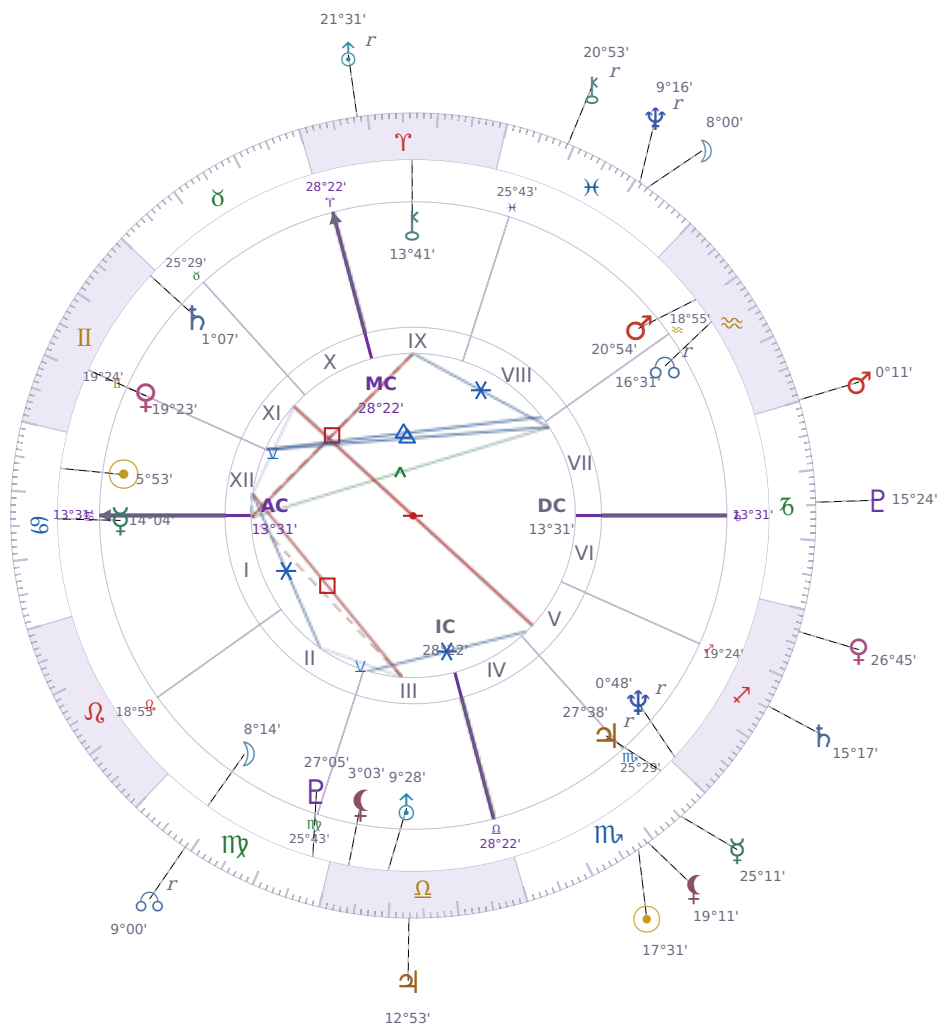

DAILY HOROSCOPE

Elon Reeve Musk

Businessman, entrepreneur, and political figure (born 1971)

♋ Cancer June 28, 1971 07:30 Pretoria

Wednesday, 9 November 2016

TRANSITS FOR TODAY

☉ Sun	in ♏ Scorpio	17°31'08"
☾ Moon	in ♏ Scorpio	8°00'06"
☿ Mercury	in ♏ Scorpio	25°11'04"
♀ Venus	in ♏ Sagittarius	26°45'50"
♂ Mars	in ♏ Aquarius	0°11'16"
♃ Jupiter	in ♏ Libra	12°53'10"
♄ Saturn	in ♏ Sagittarius	15°17'20"

♅ Uranus	in ♈ Aries Rx	21°31'55"
♆ Neptune	in ♓ Pisces Rx	9°16'24"
♇ Pluto	in ♑ Capricorn	15°24'18"
♁ Chiron	in ♓ Pisces Rx	20°53'32"
♁ NNode	in ♍ Virgo Rx	9°00'22"
♁ Lilith	in ♏ Scorpio	19°11'19"

## NATAL PLANETS

☉ Sun	in ♋ Cancer	5°53'26"	XII
☾ Moon	in ♍ Virgo	8°14'52"	II
☿ Mercury	in ♋ Cancer	14°04'03"	I
♀ Venus	in ♊ Gemini	19°23'48"	XI
♂ Mars	in ♒ Aquarius	20°54'21"	VIII
♃ Jupiter	in ♏ Scorpio	27°38'52"	V Rx
♄ Saturn	in ♊ Gemini	1°07'22"	XI
♅ Uranus	in ♎ Libra	9°28'55"	III
♆ Neptune	in ♐ Sagittarius	0°48'48"	V Rx
♇ Pluto	in ♍ Virgo	27°05'36"	III
♁ Chiron	in ♈ Aries	13°41'50"	IX
♁ North Node	in ♒ Aquarius	16°31'23"	VII Rx
♁ Lilith	in ♎ Libra	3°03'14"	III