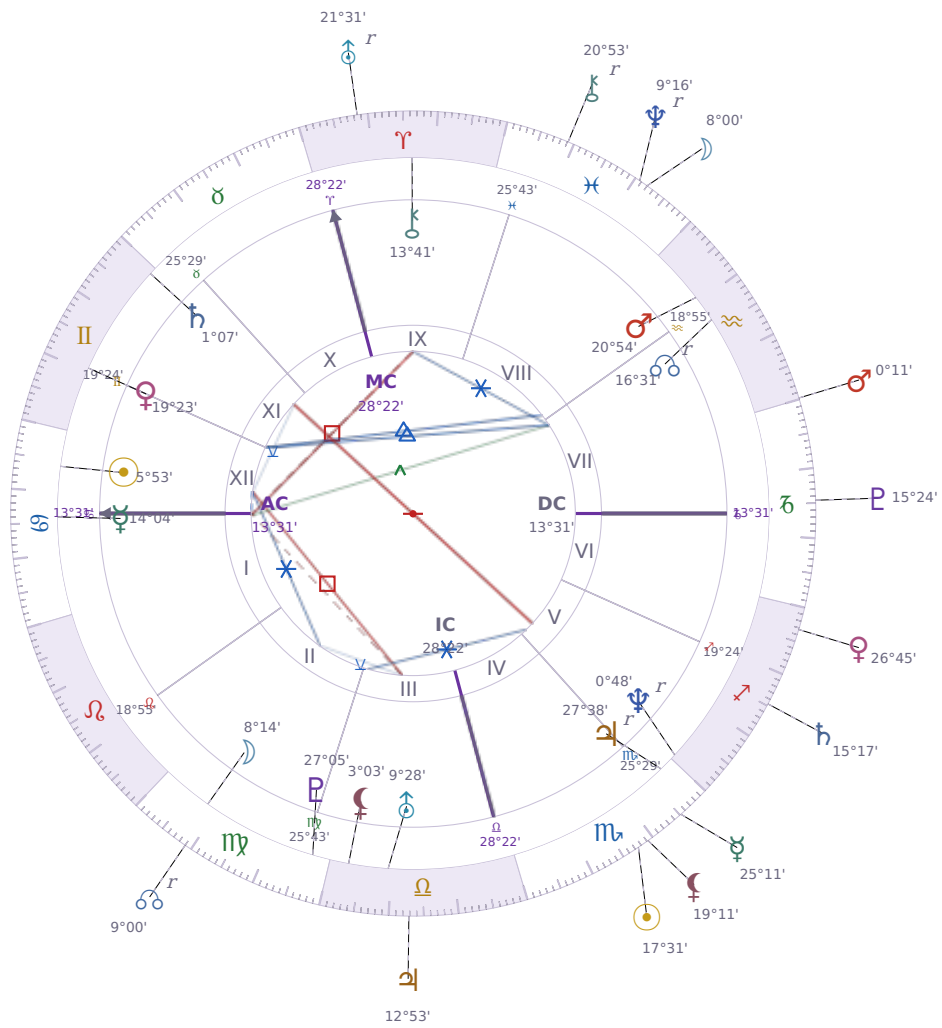

DAILY HOROSCOPE

Elon Reeve Musk

Businessman, entrepreneur, and political figure (born 1971)

♋ Cancer June 28, 1971 07:30 Pretoria

Wednesday, 9 November 2016

TRANSITS FOR TODAY

☉ Sun	in ♏ Scorpio	17°31'08"
☾ Moon	in ♋ Pisces	8°00'06"
☿ Mercury	in ♏ Scorpio	25°11'04"
♀ Venus	in ♐ Sagittarius	26°45'50"
♂ Mars	in ♒ Aquarius	0°11'16"
♃ Jupiter	in ♎ Libra	12°53'10"
♄ Saturn	in ♐ Sagittarius	15°17'20"

♅ Uranus	in ♈ Aries Rx	21°31'55"
♆ Neptune	in ♓ Pisces Rx	9°16'24"
♇ Pluto	in ♏ Capricorn	15°24'18"
♁ Chiron	in ♓ Pisces Rx	20°53'32"
♁ NNode	in ♍ Virgo Rx	9°00'22"
♁ Lilith	in ♏ Scorpio	19°11'19"

NATAL PLANETS

☉ Sun	in ♋ Cancer	5°53'26"	XII
☾ Moon	in ♍ Virgo	8°14'52"	II
☿ Mercury	in ♋ Cancer	14°04'03"	I
♀ Venus	in ♊ Gemini	19°23'48"	XI
♂ Mars	in ♒ Aquarius	20°54'21"	VIII
♃ Jupiter	in ♏ Scorpio	27°38'52"	V Rx
♄ Saturn	in ♊ Gemini	1°07'22"	XI
♅ Uranus	in ♎ Libra	9°28'55"	III
♆ Neptune	in ♐ Sagittarius	0°48'48"	V Rx
♇ Pluto	in ♍ Virgo	27°05'36"	III
♁ Chiron	in ♈ Aries	13°41'50"	IX
♁ North Node	in ♒ Aquarius	16°31'23"	VII Rx
♁ Lilith	in ♎ Libra	3°03'14"	III