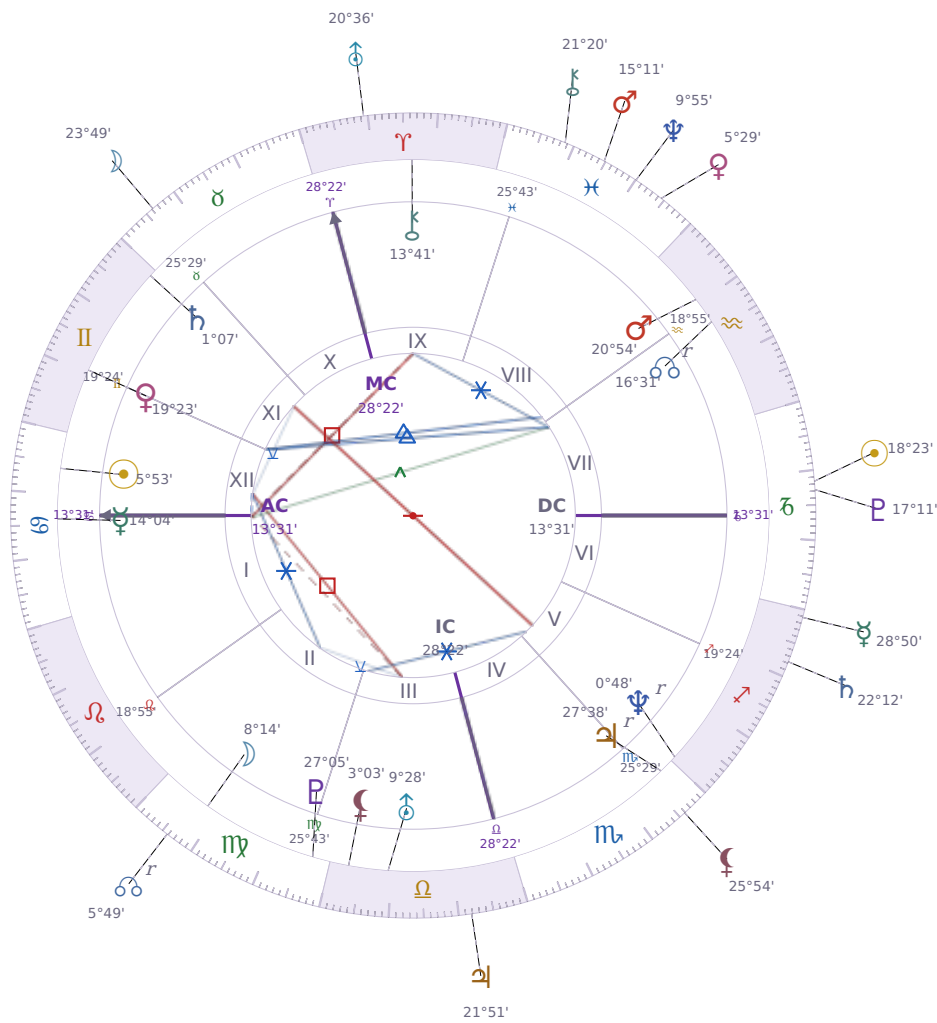

DAILY HOROSCOPE

Elon Reeve Musk

Businessman, entrepreneur, and political figure (born 1971)

♋ Cancer June 28, 1971 07:30 Pretoria

Sunday, 8 January 2017

TRANSITS FOR TODAY

☉ Sun	in ♐ Capricorn	18°24'00"
☾ Moon	in ♉ Taurus	23°49'56"
☿ Mercury	in ♏ Sagittarius	28°50'58"
♀ Venus	in ♋ Pisces	5°29'14"
♂ Mars	in ♋ Pisces	15°11'05"
♃ Jupiter	in ♎ Libra	21°51'55"
♄ Saturn	in ♏ Sagittarius	22°12'39"

♅ Uranus	in ♈ Aries	20°36'06"
♆ Neptune	in ♓ Pisces	9°55'06"
♇ Pluto	in ♑ Capricorn	17°11'59"
♁ Chiron	in ♓ Pisces	21°20'02"
♁ NNode	in ♍ Virgo Rx	5°49'45"
♁ Lilith	in ♏ Scorpio	25°54'28"

NATAL PLANETS

☉ Sun	in ♋ Cancer	5°53'26"	XII
☾ Moon	in ♍ Virgo	8°14'52"	II
☿ Mercury	in ♋ Cancer	14°04'03"	I
♀ Venus	in ♊ Gemini	19°23'48"	XI
♂ Mars	in ♒ Aquarius	20°54'21"	VIII
♃ Jupiter	in ♏ Scorpio	27°38'52"	V Rx
♄ Saturn	in ♊ Gemini	1°07'22"	XI
♅ Uranus	in ♎ Libra	9°28'55"	III
♆ Neptune	in ♐ Sagittarius	0°48'48"	V Rx
♇ Pluto	in ♍ Virgo	27°05'36"	III
♁ Chiron	in ♈ Aries	13°41'50"	IX
♁ North Node	in ♒ Aquarius	16°31'23"	VII Rx
♁ Lilith	in ♎ Libra	3°03'14"	III