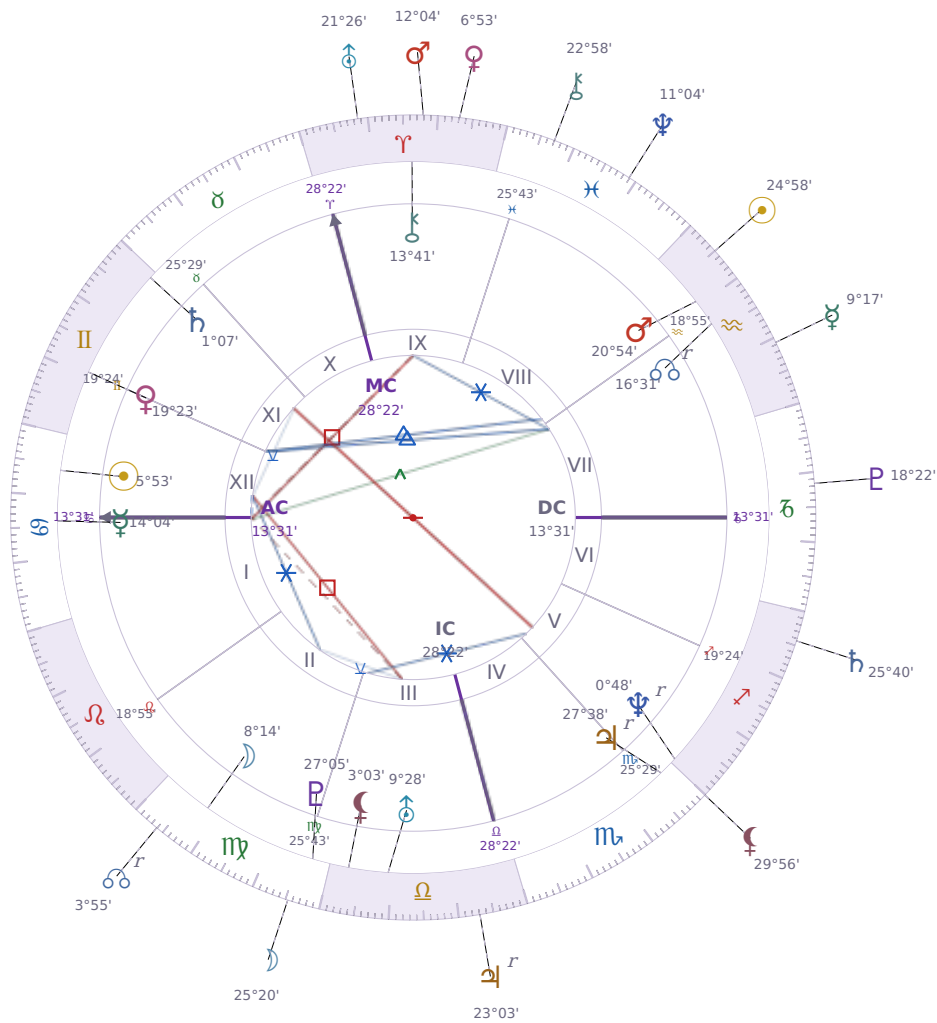

DAILY HOROSCOPE

**Elon Reeve Musk**

Businessman, entrepreneur, and political figure (born 1971)

♋ Cancer June 28, 1971 07:30 Pretoria

**Monday, 13 February 2017**

**TRANSITS FOR TODAY**

☉ Sun	in ♒ Aquarius	24°58'21"
☾ Moon	in ♍ Virgo	25°20'52"
☿ Mercury	in ♒ Aquarius	9°17'55"
♀ Venus	in ♈ Aries	6°53'59"
♂ Mars	in ♈ Aries	12°04'58"
♃ Jupiter	in ♎ Libra Rx	23°03'30"
♄ Saturn	in ♏ Sagittarius	25°40'14"

♅ Uranus	in ♈ Aries	21°26'53"
♆ Neptune	in ♋ Pisces	11°05'00"
♇ Pluto	in ♏ Capricorn	18°22'04"
♁ Chiron	in ♋ Pisces	22°58'17"
♁ NNode	in ♍ Virgo <b>Rx</b>	3°55'23"
♁ Lilith	in ♏ Scorpio	29°56'29"

## NATAL PLANETS

☉ Sun	in ♋ Cancer	5°53'26"	XII
☾ Moon	in ♍ Virgo	8°14'52"	II
☿ Mercury	in ♋ Cancer	14°04'03"	I
♀ Venus	in ♊ Gemini	19°23'48"	XI
♂ Mars	in ♒ Aquarius	20°54'21"	VIII
♃ Jupiter	in ♏ Scorpio	27°38'52"	V <b>Rx</b>
♄ Saturn	in ♊ Gemini	1°07'22"	XI
♅ Uranus	in ♎ Libra	9°28'55"	III
♆ Neptune	in ♐ Sagittarius	0°48'48"	V <b>Rx</b>
♇ Pluto	in ♍ Virgo	27°05'36"	III
♁ Chiron	in ♈ Aries	13°41'50"	IX
♁ North Node	in ♒ Aquarius	16°31'23"	VII <b>Rx</b>
♁ Lilith	in ♎ Libra	3°03'14"	III

## KEY TRANSIT FACTORS