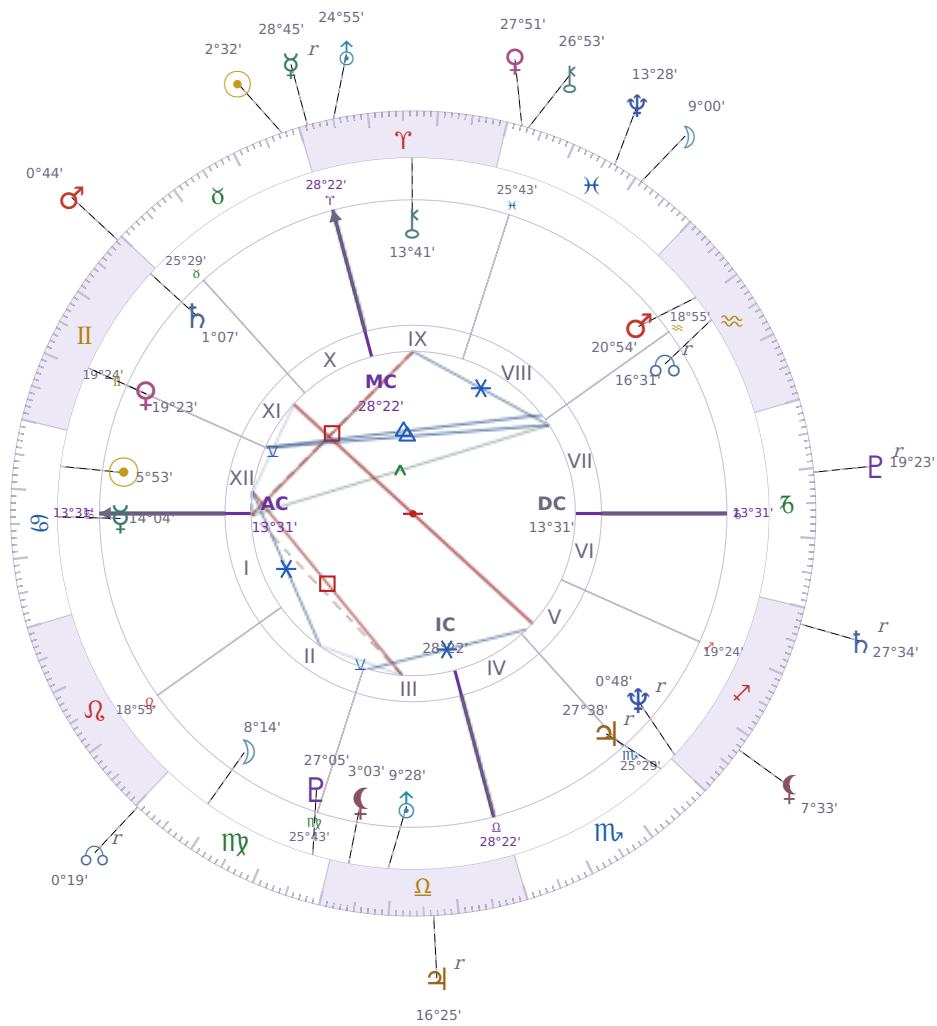

DAILY HOROSCOPE

Elon Reeve Musk

Businessman, entrepreneur, and political figure (born 1971)

♋ Cancer June 28, 1971 07:30 Pretoria

Saturday, 22 April 2017

TRANSITS FOR TODAY

☉ Sun	in ♉ Taurus	2°32'37"
☾ Moon	in ♋ Pisces	9°00'30"
☿ Mercury	in ♈ Aries Rx	28°45'37"
♀ Venus	in ♋ Pisces	27°51'27"
♂ Mars	in ♊ Gemini	0°44'04"
♃ Jupiter	in ♎ Libra Rx	16°25'18"
♄ Saturn	in ♋ Sagittarius Rx	27°34'47"

♅ Uranus	in ♈ Aries	24°56'00"
♆ Neptune	in ♋ Pisces	13°28'24"
♇ Pluto	in ♄ Capricorn Rx	19°23'51"
♁ Chiron	in ♋ Pisces	26°53'55"
♊ NNode	in ♍ Virgo Rx	0°19'16"
♁ Lilith	in ♐ Sagittarius	7°33'39"

NATAL PLANETS