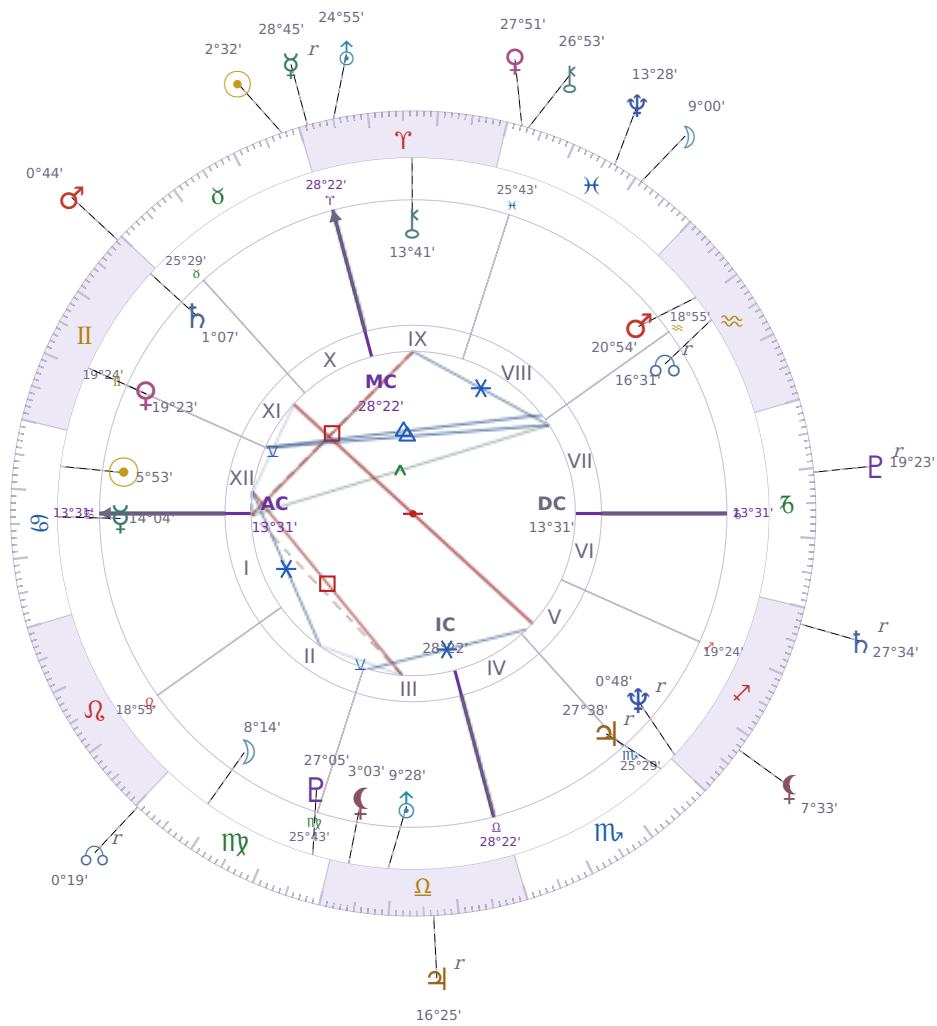

DAILY HOROSCOPE

Elon Reeve Musk

Businessman, entrepreneur, and political figure (born 1971)

♋ Cancer June 28, 1971 07:30 Pretoria

Saturday, 22 April 2017

TRANSITS FOR TODAY

☉ Sun	in ♉ Taurus	2°32'37"
☾ Moon	in ♓ Pisces	9°00'30"
☿ Mercury	in ♈ Aries Rx	28°45'37"
♀ Venus	in ♓ Pisces	27°51'27"
♂ Mars	in ♊ Gemini	0°44'04"
♃ Jupiter	in ♎ Libra Rx	16°25'18"
♄ Saturn	in ♏ Sagittarius Rx	27°34'47"

♅ Uranus	in ♈ Aries	24°56'00"
♆ Neptune	in ♋ Pisces	13°28'24"
♇ Pluto	in ♄ Capricorn Rx	19°23'51"
♁ Chiron	in ♋ Pisces	26°53'55"
♊ NNode	in ♍ Virgo Rx	0°19'16"
♁ Lilith	in ♐ Sagittarius	7°33'39"

NATAL PLANETS