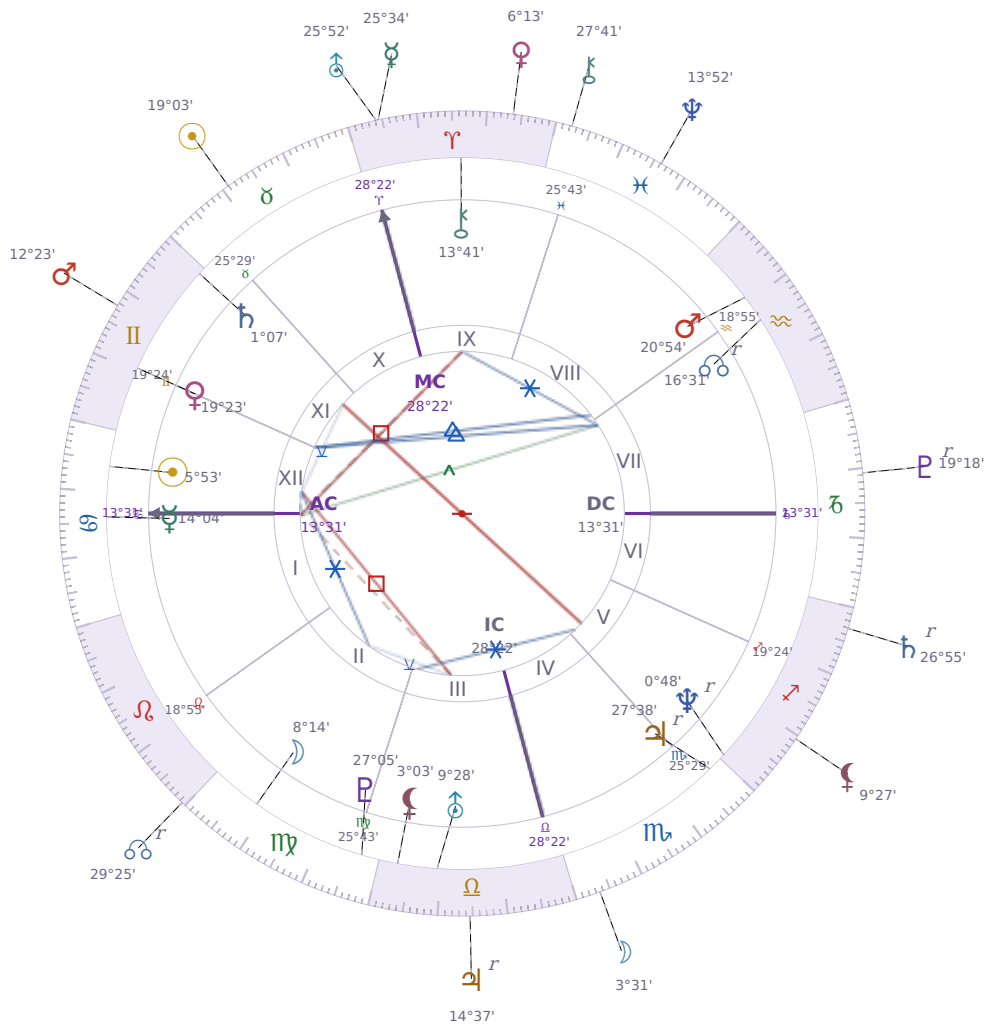

## DAILY HOROSCOPE

### Elon Reeve Musk

Businessman, entrepreneur, and political figure (born 1971)

♋ Cancer June 28, 1971 07:30 Pretoria

**Tuesday, 9 May 2017**