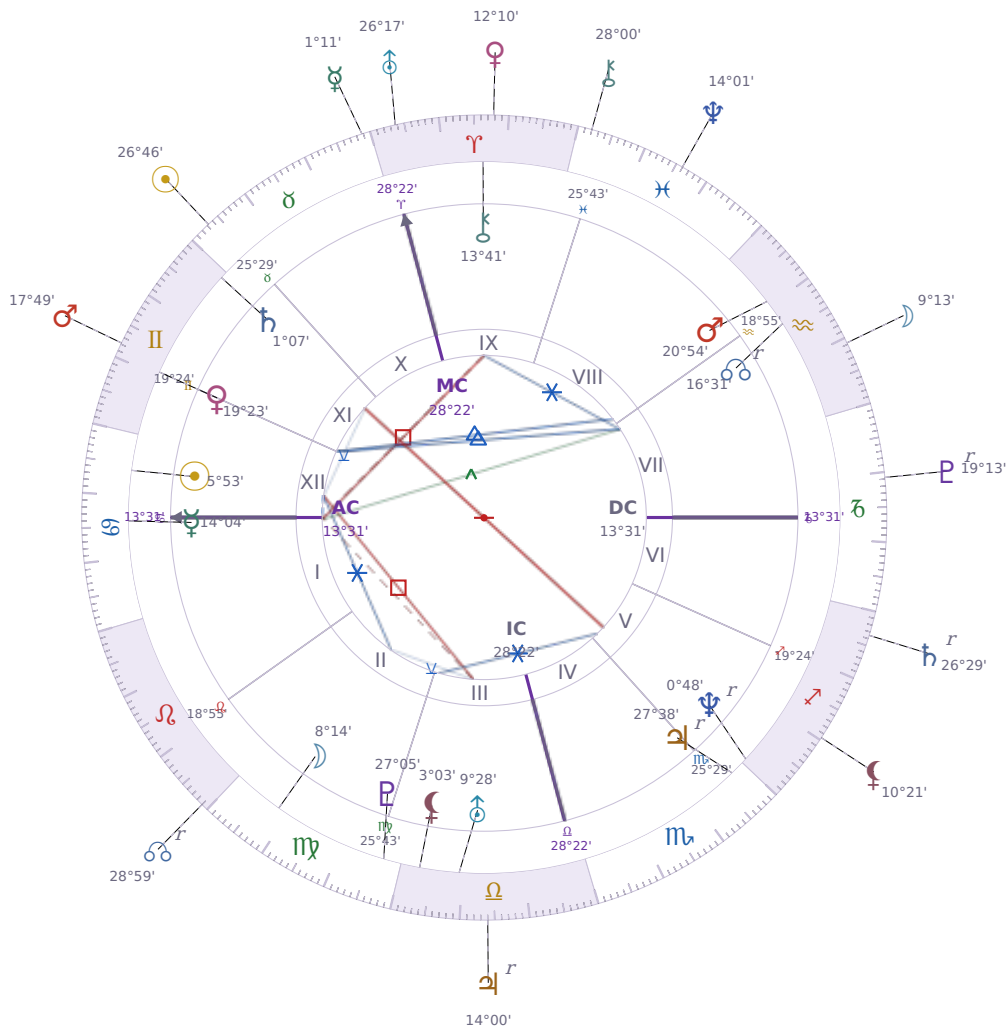

DAILY HOROSCOPE

Elon Reeve Musk

Businessman, entrepreneur, and political figure (born 1971)

♋ Cancer June 28, 1971 07:30 Pretoria

Wednesday, 17 May 2017

TRANSITS FOR TODAY

☉ Sun	in ♉ Taurus	26°46'11"
☾ Moon	in ♒ Aquarius	9°13'38"
☿ Mercury	in ♉ Taurus	1°11'56"
♀ Venus	in ♈ Aries	12°10'23"
♂ Mars	in ♊ Gemini	17°49'04"
♃ Jupiter	in ♎ Libra Rx	14°00'35"
♄ Saturn	in ♏ Sagittarius Rx	26°29'32"

♅ Uranus	in ♈ Aries	26°17'53"
♆ Neptune	in ♓ Pisces	14°01'18"
♇ Pluto	in ♄ Capricorn <b>Rx</b>	19°13'28"
♁ Chiron	in ♓ Pisces	28°00'35"
♁ NNode	in ♌ Leo <b>Rx</b>	28°59'50"
♁ Lilith	in ♐ Sagittarius	10°21'42"

## KEY TRANSIT FACTORS