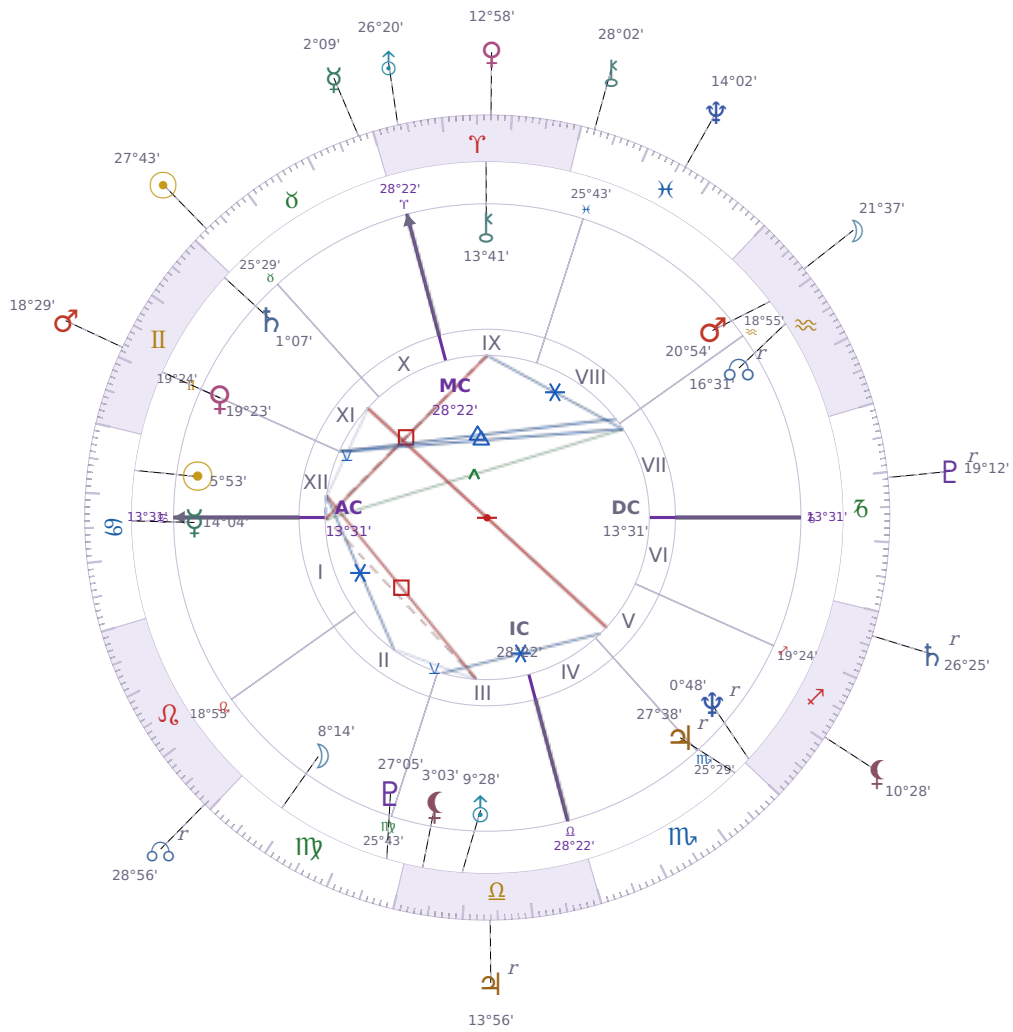

DAILY HOROSCOPE

Elon Reeve Musk

Businessman, entrepreneur, and political figure (born 1971)

♋ Cancer June 28, 1971 07:30 Pretoria

Thursday, 18 May 2017

TRANSITS FOR TODAY

☉ Sun	in ♉ Taurus	27°43'59"
☾ Moon	in ♒ Aquarius	21°37'50"
☿ Mercury	in ♉ Taurus	2°09'50"
♀ Venus	in ♈ Aries	12°58'47"
♂ Mars	in ♊ Gemini	18°29'34"
♃ Jupiter	in ♎ Libra Rx	13°56'37"
♄ Saturn	in ♐ Sagittarius Rx	26°25'59"

♅ Uranus	in ♈ Aries	26°20'57"
♆ Neptune	in ♋ Pisces	14°02'15"
♇ Pluto	in ♐ Capricorn Rx	19°12'42"
♁ Chiron	in ♋ Pisces	28°02'46"
♁ NNode	in ♌ Leo Rx	28°56'39"
♁ Lilith	in ♐ Sagittarius	10°28'25"

NATAL PLANETS

☉ Sun	in ♋ Cancer	5°53'26"	XII
☾ Moon	in ♍ Virgo	8°14'52"	II
☿ Mercury	in ♋ Cancer	14°04'03"	I
♀ Venus	in ♊ Gemini	19°23'48"	XI
♂ Mars	in ♒ Aquarius	20°54'21"	VIII
♃ Jupiter	in ♏ Scorpio	27°38'52"	V Rx
♄ Saturn	in ♊ Gemini	1°07'22"	XI
♅ Uranus	in ♎ Libra	9°28'55"	III
♆ Neptune	in ♐ Sagittarius	0°48'48"	V Rx
♇ Pluto	in ♍ Virgo	27°05'36"	III
♁ Chiron	in ♈ Aries	13°41'50"	IX
♁ North Node	in ♒ Aquarius	16°31'23"	VII Rx
♁ Lilith	in ♎ Libra	3°03'14"	III

KEY TRANSIT FACTORS

♆ Neptune △ Trine ☿ natal Mercury

Your thinking becomes **less rigid and more imaginative** right now, making it easier to see possibilities where you usually spot problems. You find yourself writing more fluently, explaining complicated ideas in ways people actually understand, and picking up on what others really mean beneath their words. While this lasts, your mind works in gentler patterns, so take advantage by tackling creative projects or having difficult conversations you've been putting off.