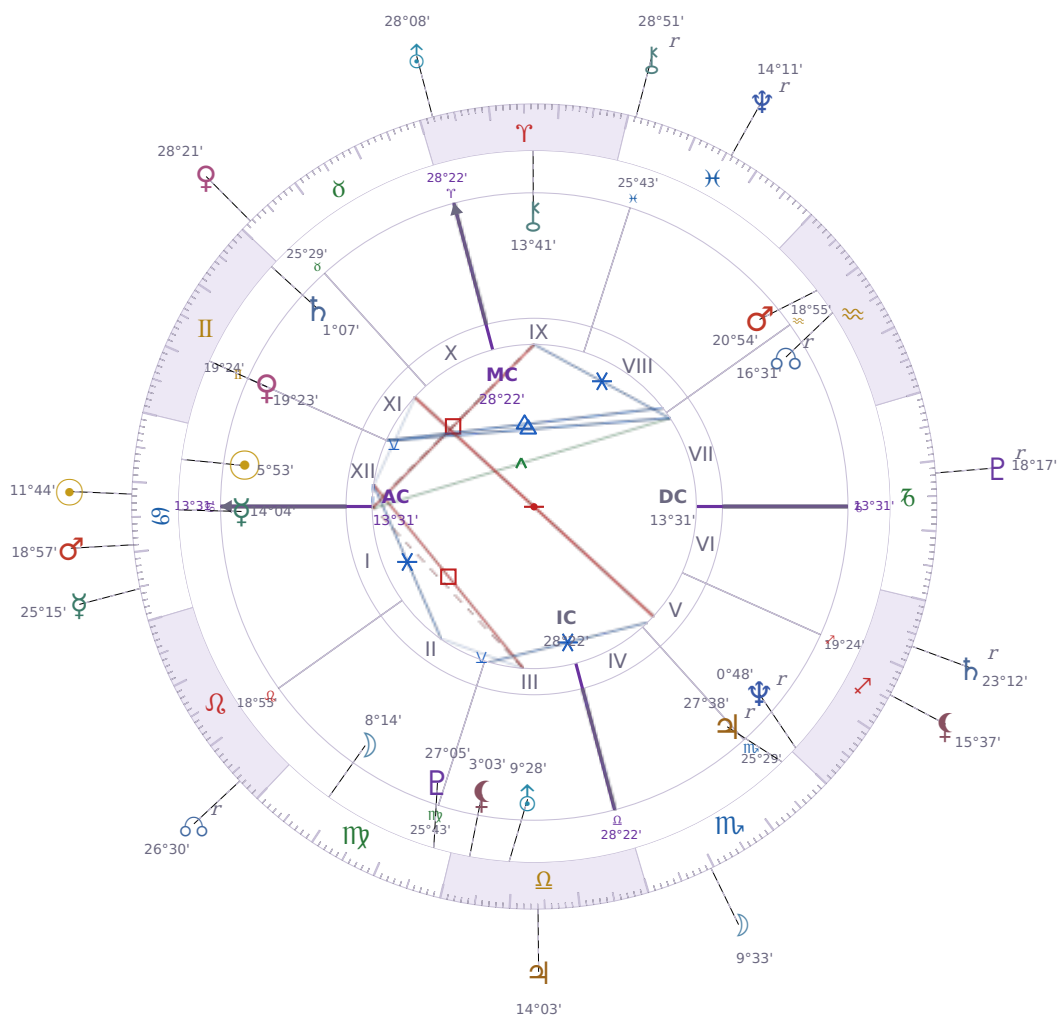

DAILY HOROSCOPE

Elon Reeve Musk

Businessman, entrepreneur, and political figure (born 1971)

♋ Cancer June 28, 1971 07:30 Pretoria

Monday, 3 July 2017

TRANSITS FOR TODAY

| | | |
|-----------|---------------------|-----------|
| ☉ Sun | in ♋ Cancer | 11°44'58" |
| ☾ Moon | in ♏ Scorpio | 9°33'35" |
| ☿ Mercury | in ♋ Cancer | 25°15'43" |
| ♀ Venus | in ♉ Taurus | 28°21'01" |
| ♂ Mars | in ♋ Cancer | 18°58'00" |
| ♃ Jupiter | in ♎ Libra | 14°03'09" |
| ♄ Saturn | in ♏ Sagittarius Rx | 23°12'29" |

| | | |
|-----------|-------------------|-----------|
| ♅ Uranus | in ♈ Aries | 28°08'41" |
| ♆ Neptune | in ♋ Pisces Rx | 14°11'14" |
| ♇ Pluto | in ♏ Capricorn Rx | 18°17'29" |
| ♁ Chiron | in ♋ Pisces Rx | 28°51'47" |
| ♁ NNode | in ♌ Leo Rx | 26°30'31" |
| ♁ Lilith | in ♐ Sagittarius | 15°37'29" |

NATAL PLANETS

| | | | |
|--------------|------------------|-----------|--------|
| ☉ Sun | in ♋ Cancer | 5°53'26" | XII |
| ☾ Moon | in ♍ Virgo | 8°14'52" | II |
| ☿ Mercury | in ♋ Cancer | 14°04'03" | I |
| ♀ Venus | in ♊ Gemini | 19°23'48" | XI |
| ♂ Mars | in ♒ Aquarius | 20°54'21" | VIII |
| ♃ Jupiter | in ♏ Scorpio | 27°38'52" | V Rx |
| ♄ Saturn | in ♊ Gemini | 1°07'22" | XI |
| ♅ Uranus | in ♎ Libra | 9°28'55" | III |
| ♆ Neptune | in ♐ Sagittarius | 0°48'48" | V Rx |
| ♇ Pluto | in ♍ Virgo | 27°05'36" | III |
| ♁ Chiron | in ♈ Aries | 13°41'50" | IX |
| ♁ North Node | in ♒ Aquarius | 16°31'23" | VII Rx |
| ♁ Lilith | in ♎ Libra | 3°03'14" | III |