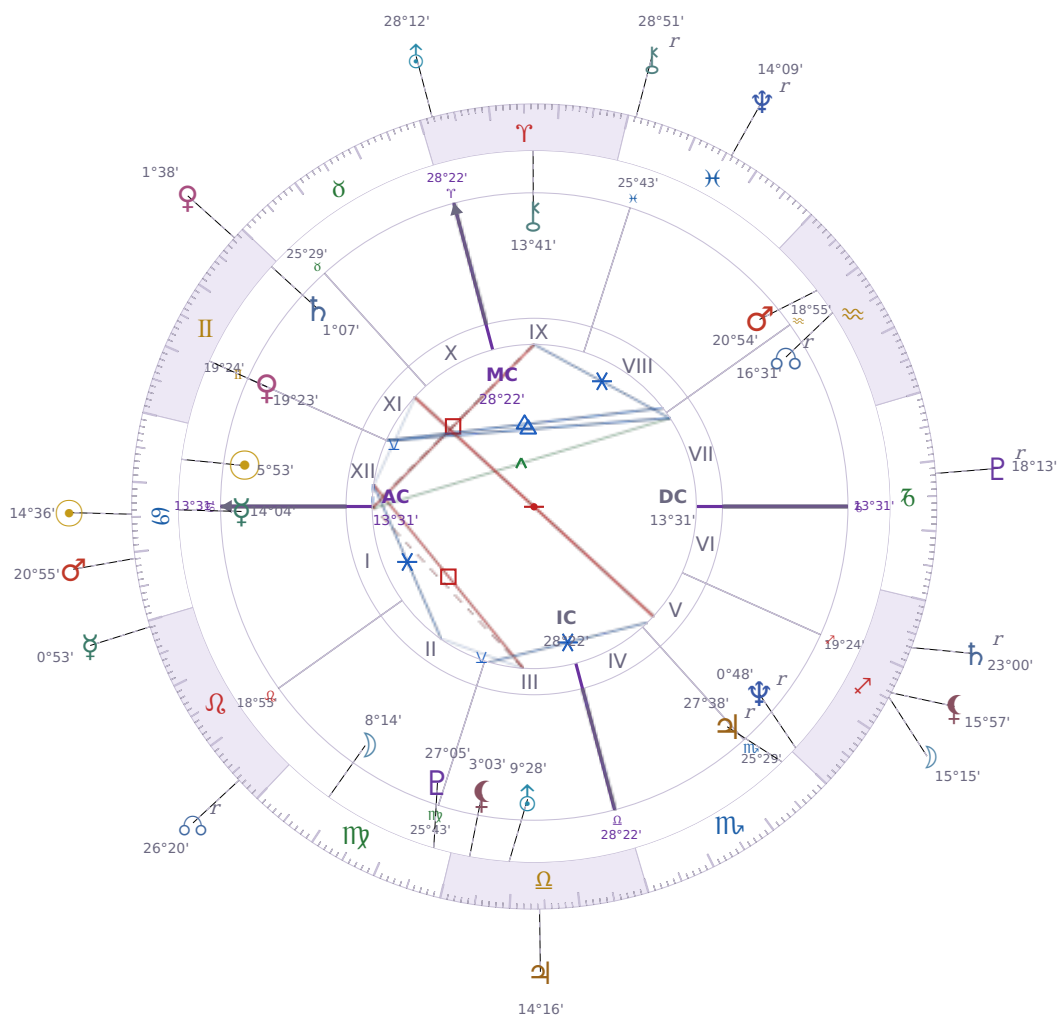

DAILY HOROSCOPE

Elon Reeve Musk

Businessman, entrepreneur, and political figure (born 1971)

♋ Cancer June 28, 1971 07:30 Pretoria

Thursday, 6 July 2017

TRANSITS FOR TODAY

☉ Sun	in ♋ Cancer	14°36'32"
☾ Moon	in ♏ Sagittarius	15°15'41"
☿ Mercury	in ♌ Leo	0°53'33"
♀ Venus	in ♊ Gemini	1°38'19"
♂ Mars	in ♋ Cancer	20°55'11"
♃ Jupiter	in ♎ Libra	14°16'13"
♄ Saturn	in ♏ Sagittarius Rx	23°00'28"

♅ Uranus	in ♈ Aries	28°12'52"
♆ Neptune	in ♋ Pisces Rx	14°09'29"
♇ Pluto	in ♎ Capricorn Rx	18°13'04"
♁ Chiron	in ♋ Pisces Rx	28°51'12"
♁ NNode	in ♌ Leo Rx	26°20'59"
♁ Lilith	in ♏ Sagittarius	15°57'37"

NATAL PLANETS

☉ Sun	in ♋ Cancer	5°53'26"	XII
☾ Moon	in ♍ Virgo	8°14'52"	II
☿ Mercury	in ♋ Cancer	14°04'03"	I
♀ Venus	in ♊ Gemini	19°23'48"	XI
♂ Mars	in ♒ Aquarius	20°54'21"	VIII
♃ Jupiter	in ♏ Scorpio	27°38'52"	V Rx
♄ Saturn	in ♊ Gemini	1°07'22"	XI
♅ Uranus	in ♎ Libra	9°28'55"	III
♆ Neptune	in ♏ Sagittarius	0°48'48"	V Rx
♇ Pluto	in ♍ Virgo	27°05'36"	III
♁ Chiron	in ♈ Aries	13°41'50"	IX
♁ North Node	in ♒ Aquarius	16°31'23"	VII Rx
♁ Lilith	in ♎ Libra	3°03'14"	III