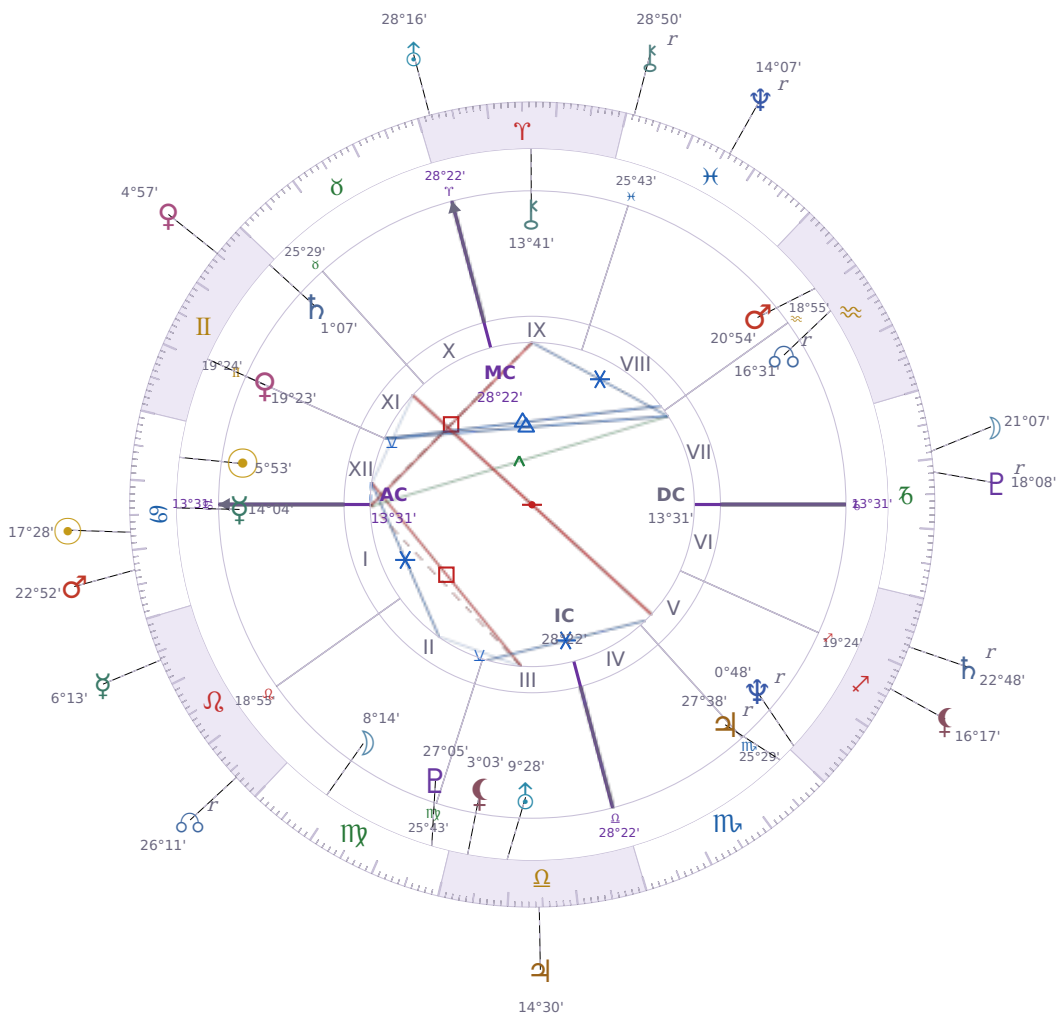

DAILY HOROSCOPE

Elon Reeve Musk

Businessman, entrepreneur, and political figure (born 1971)

♋ Cancer June 28, 1971 07:30 Pretoria

Sunday, 9 July 2017

TRANSITS FOR TODAY

☉ Sun	in ♋ Cancer	17°28'06"
☾ Moon	in ♑ Capricorn	21°07'14"
☿ Mercury	in ♌ Leo	6°13'19"
♀ Venus	in ♊ Gemini	4°57'04"
♂ Mars	in ♋ Cancer	22°52'09"
♃ Jupiter	in ♎ Libra	14°30'41"
♄ Saturn	in ♏ Sagittarius Rx	22°48'51"

♅ Uranus	in ♈ Aries	28°16'39"
♆ Neptune	in ♋ Pisces Rx	14°07'29"
♇ Pluto	in ♑ Capricorn Rx	18°08'39"
♁ Chiron	in ♋ Pisces Rx	28°50'09"
♁ NNode	in ♌ Leo Rx	26°11'27"
♁ Lilith	in ♐ Sagittarius	16°17'46"

## NATAL PLANETS

☉ Sun	in ♋ Cancer	5°53'26"	XII
☾ Moon	in ♍ Virgo	8°14'52"	II
☿ Mercury	in ♋ Cancer	14°04'03"	I
♀ Venus	in ♊ Gemini	19°23'48"	XI
♂ Mars	in ♒ Aquarius	20°54'21"	VIII
♃ Jupiter	in ♏ Scorpio	27°38'52"	V Rx
♄ Saturn	in ♊ Gemini	1°07'22"	XI
♅ Uranus	in ♎ Libra	9°28'55"	III
♆ Neptune	in ♐ Sagittarius	0°48'48"	V Rx
♇ Pluto	in ♍ Virgo	27°05'36"	III
♁ Chiron	in ♈ Aries	13°41'50"	IX
♁ North Node	in ♒ Aquarius	16°31'23"	VII Rx
♁ Lilith	in ♎ Libra	3°03'14"	III

## KEY TRANSIT FACTORS