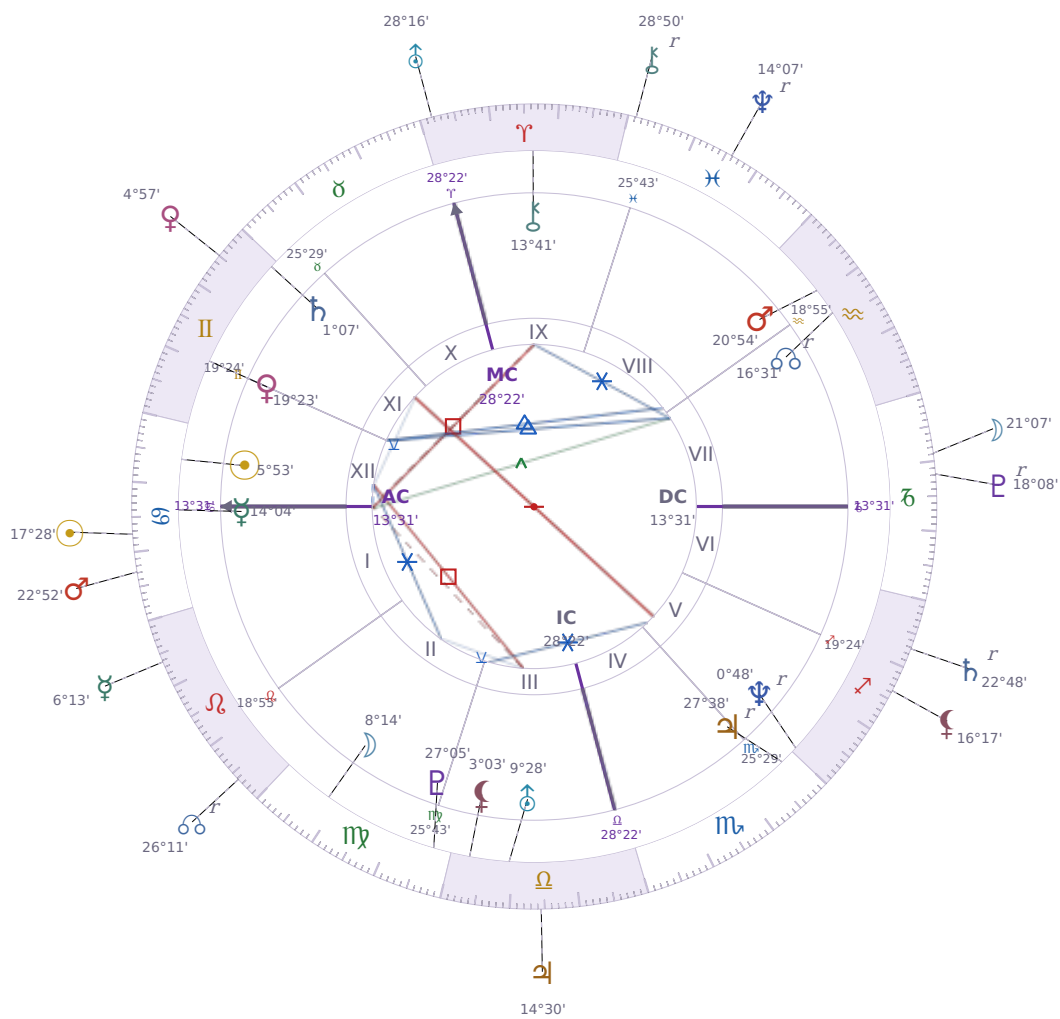

DAILY HOROSCOPE

**Elon Reeve Musk**

Businessman, entrepreneur, and political figure (born 1971)

♋ Cancer June 28, 1971 07:30 Pretoria

**Sunday, 9 July 2017**

**TRANSITS FOR TODAY**

☉ Sun	in ♋ Cancer	17°28'06"
☾ Moon	in ♑ Capricorn	21°07'14"
☿ Mercury	in ♌ Leo	6°13'19"
♀ Venus	in ♊ Gemini	4°57'04"
♂ Mars	in ♋ Cancer	22°52'09"
♃ Jupiter	in ♎ Libra	14°30'41"
♄ Saturn	in ♐ Sagittarius Rx	22°48'51"

♅ Uranus	in ♈ Aries	28°16'39"
♆ Neptune	in ♋ Pisces Rx	14°07'29"
♇ Pluto	in ♑ Capricorn Rx	18°08'39"
♁ Chiron	in ♋ Pisces Rx	28°50'09"
♁ NNode	in ♌ Leo Rx	26°11'27"
♁ Lilith	in ♐ Sagittarius	16°17'46"

## NATAL PLANETS

☉ Sun	in ♋ Cancer	5°53'26"	XII
☾ Moon	in ♍ Virgo	8°14'52"	II
☿ Mercury	in ♋ Cancer	14°04'03"	I
♀ Venus	in ♊ Gemini	19°23'48"	XI
♂ Mars	in ♒ Aquarius	20°54'21"	VIII
♃ Jupiter	in ♏ Scorpio	27°38'52"	V Rx
♄ Saturn	in ♊ Gemini	1°07'22"	XI
♅ Uranus	in ♎ Libra	9°28'55"	III
♆ Neptune	in ♐ Sagittarius	0°48'48"	V Rx
♇ Pluto	in ♍ Virgo	27°05'36"	III
♁ Chiron	in ♈ Aries	13°41'50"	IX
♁ North Node	in ♒ Aquarius	16°31'23"	VII Rx
♁ Lilith	in ♎ Libra	3°03'14"	III

## KEY TRANSIT FACTORS