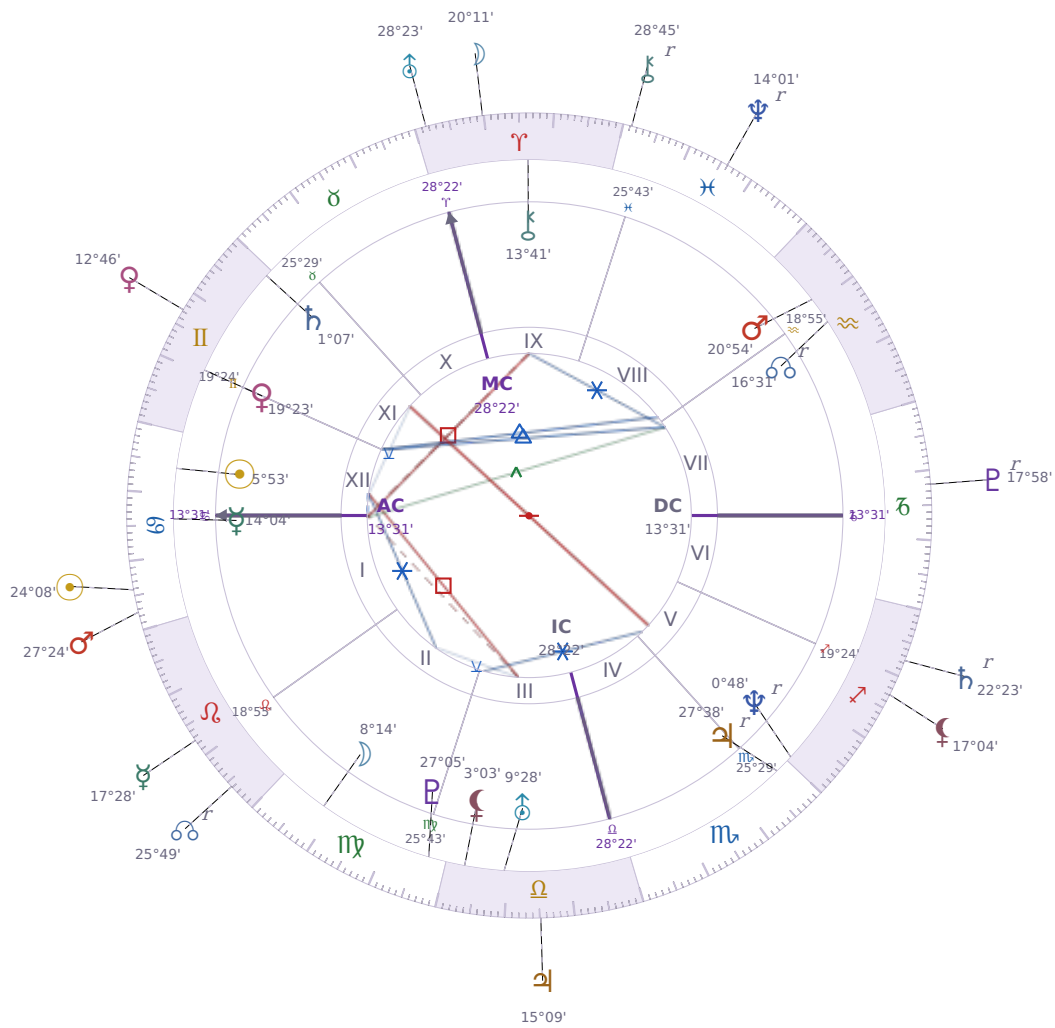

DAILY HOROSCOPE

Elon Reeve Musk

Businessman, entrepreneur, and political figure (born 1971)

♋ Cancer June 28, 1971 07:30 Pretoria

Sunday, 16 July 2017

TRANSITS FOR TODAY

☉ Sun	in ♋ Cancer	24°08'34"
☾ Moon	in ♈ Aries	20°11'32"
☿ Mercury	in ♌ Leo	17°28'47"
♀ Venus	in ♊ Gemini	12°46'01"
♂ Mars	in ♋ Cancer	27°24'21"
♃ Jupiter	in ♎ Libra	15°09'39"
♄ Saturn	in ♐ Sagittarius Rx	22°23'36"

♅ Uranus	in ♈ Aries	28°23'52"
♆ Neptune	in ♋ Pisces Rx	14°01'47"
♇ Pluto	in ♏ Capricorn Rx	17°58'20"
♁ Chiron	in ♋ Pisces Rx	28°45'54"
♁ NNode	in ♌ Leo Rx	25°49'13"
♁ Lilith	in ♐ Sagittarius	17°04'46"

NATAL PLANETS

☉ Sun	in ♋ Cancer	5°53'26"	XII
☾ Moon	in ♍ Virgo	8°14'52"	II
☿ Mercury	in ♋ Cancer	14°04'03"	I
♀ Venus	in ♊ Gemini	19°23'48"	XI
♂ Mars	in ♒ Aquarius	20°54'21"	VIII
♃ Jupiter	in ♏ Scorpio	27°38'52"	V Rx
♄ Saturn	in ♊ Gemini	1°07'22"	XI
♅ Uranus	in ♎ Libra	9°28'55"	III
♆ Neptune	in ♐ Sagittarius	0°48'48"	V Rx
♇ Pluto	in ♍ Virgo	27°05'36"	III
♁ Chiron	in ♈ Aries	13°41'50"	IX
♁ North Node	in ♒ Aquarius	16°31'23"	VII Rx
♁ Lilith	in ♎ Libra	3°03'14"	III