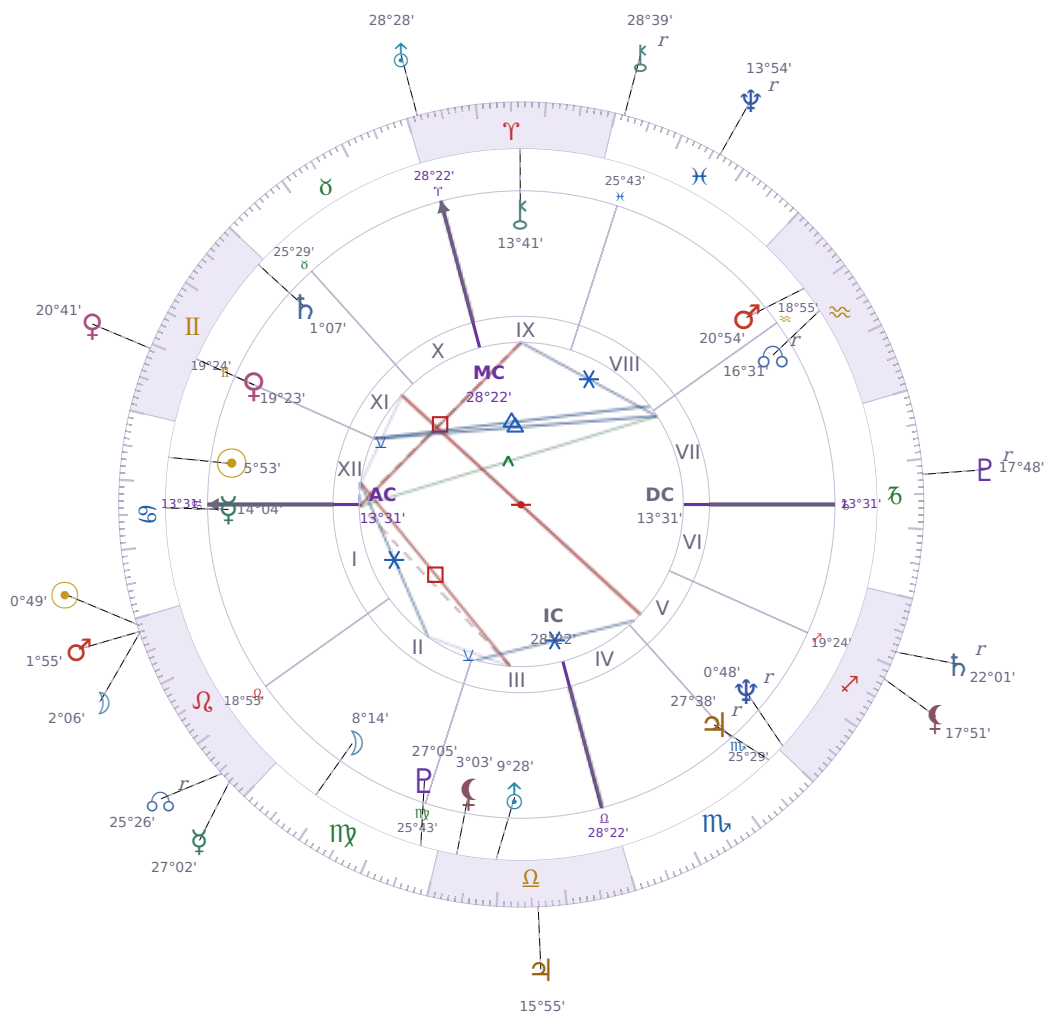

DAILY HOROSCOPE

Elon Reeve Musk

Businessman, entrepreneur, and political figure (born 1971)

♋ Cancer June 28, 1971 07:30 Pretoria

Sunday, 23 July 2017

TRANSITS FOR TODAY

☉ Sun	in ♌ Leo	0°49'32"
☾ Moon	in ♌ Leo	2°06'32"
☿ Mercury	in ♌ Leo	27°02'40"
♀ Venus	in ♊ Gemini	20°41'30"
♂ Mars	in ♌ Leo	1°55'39"
♃ Jupiter	in ♎ Libra	15°55'33"
♄ Saturn	in ♐ Sagittarius Rx	22°01'23"

♅ Uranus	in ♈ Aries	28°28'45"
♆ Neptune	in ♋ Pisces Rx	13°54'48"
♇ Pluto	in ♏ Capricorn Rx	17°48'12"
♁ Chiron	in ♋ Pisces Rx	28°39'10"
♁ NNode	in ♌ Leo Rx	25°26'59"
♁ Lilith	in ♐ Sagittarius	17°51'46"

NATAL PLANETS

☉ Sun	in ♋ Cancer	5°53'26"	XII
☾ Moon	in ♍ Virgo	8°14'52"	II
☿ Mercury	in ♋ Cancer	14°04'03"	I
♀ Venus	in ♊ Gemini	19°23'48"	XI
♂ Mars	in ♒ Aquarius	20°54'21"	VIII
♃ Jupiter	in ♏ Scorpio	27°38'52"	V Rx
♄ Saturn	in ♊ Gemini	1°07'22"	XI
♅ Uranus	in ♎ Libra	9°28'55"	III
♆ Neptune	in ♐ Sagittarius	0°48'48"	V Rx
♇ Pluto	in ♍ Virgo	27°05'36"	III
♁ Chiron	in ♈ Aries	13°41'50"	IX
♁ North Node	in ♒ Aquarius	16°31'23"	VII Rx
♁ Lilith	in ♎ Libra	3°03'14"	III