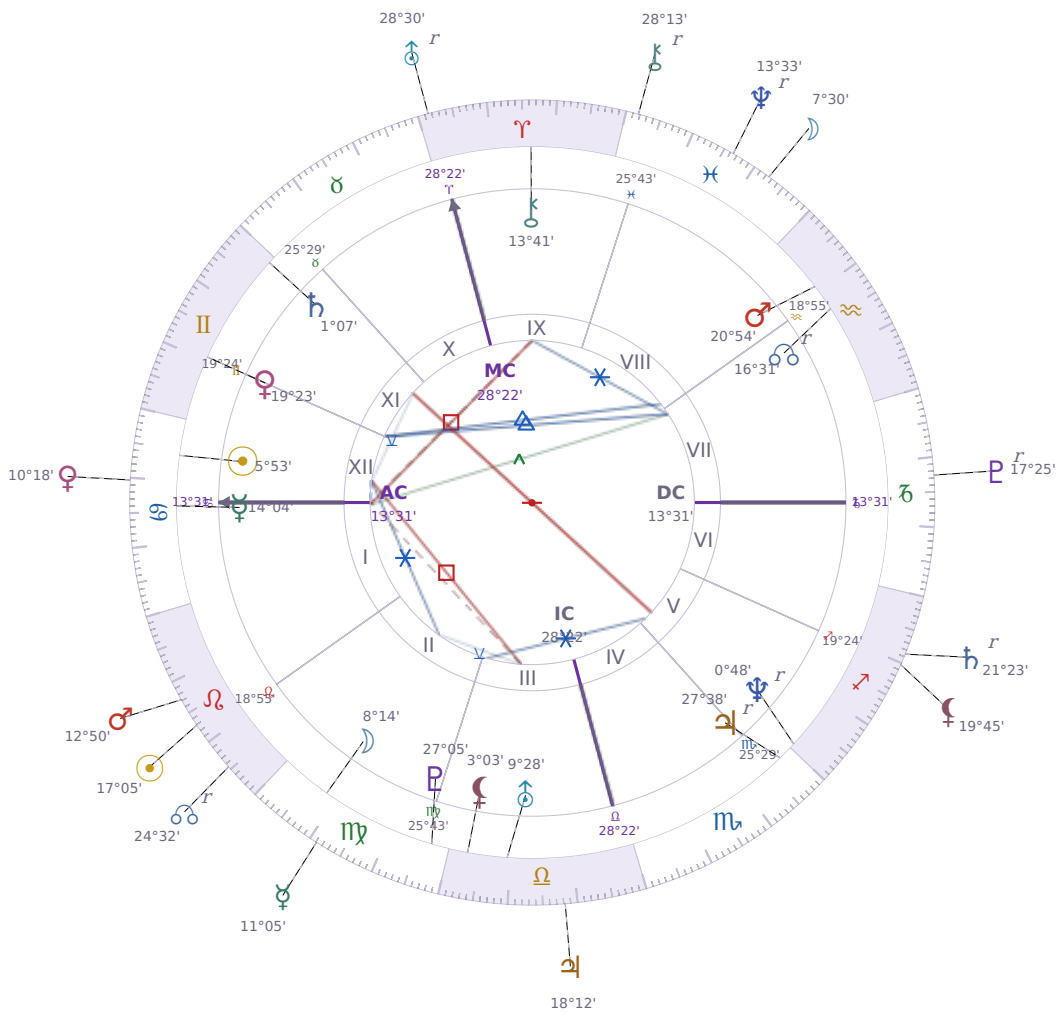

DAILY HOROSCOPE

Elon Reeve Musk

Businessman, entrepreneur, and political figure (born 1971)

♋ Cancer June 28, 1971 07:30 Pretoria

Wednesday, 9 August 2017

TRANSITS FOR TODAY

| | | |
|-----------|---------------------|-----------|
| ☉ Sun | in ♌ Leo | 17°05'22" |
| ☾ Moon | in ♓ Pisces | 7°30'03" |
| ☿ Mercury | in ♍ Virgo | 11°05'51" |
| ♀ Venus | in ♋ Cancer | 10°18'18" |
| ♂ Mars | in ♌ Leo | 12°50'51" |
| ♃ Jupiter | in ♎ Libra | 18°12'46" |
| ♄ Saturn | in ♐ Sagittarius Rx | 21°23'14" |

| | | |
|-----------|-------------------|-----------|
| ♅ Uranus | in ♈ Aries Rx | 28°30'36" |
| ♆ Neptune | in ♋ Pisces Rx | 13°33'13" |
| ♇ Pluto | in ♏ Capricorn Rx | 17°25'22" |
| ♁ Chiron | in ♋ Pisces Rx | 28°13'16" |
| ♊ NNode | in ♌ Leo Rx | 24°32'58" |
| ♁ Lilith | in ♐ Sagittarius | 19°45'51" |

NATAL PLANETS

| | | | |
|--------------|------------------|-----------|--------|
| ☉ Sun | in ♋ Cancer | 5°53'26" | XII |
| ☾ Moon | in ♍ Virgo | 8°14'52" | II |
| ☿ Mercury | in ♋ Cancer | 14°04'03" | I |
| ♀ Venus | in ♊ Gemini | 19°23'48" | XI |
| ♂ Mars | in ♒ Aquarius | 20°54'21" | VIII |
| ♃ Jupiter | in ♏ Scorpio | 27°38'52" | V Rx |
| ♄ Saturn | in ♊ Gemini | 1°07'22" | XI |
| ♅ Uranus | in ♎ Libra | 9°28'55" | III |
| ♆ Neptune | in ♐ Sagittarius | 0°48'48" | V Rx |
| ♇ Pluto | in ♍ Virgo | 27°05'36" | III |
| ♁ Chiron | in ♈ Aries | 13°41'50" | IX |
| ♊ North Node | in ♒ Aquarius | 16°31'23" | VII Rx |
| ♁ Lilith | in ♎ Libra | 3°03'14" | III |