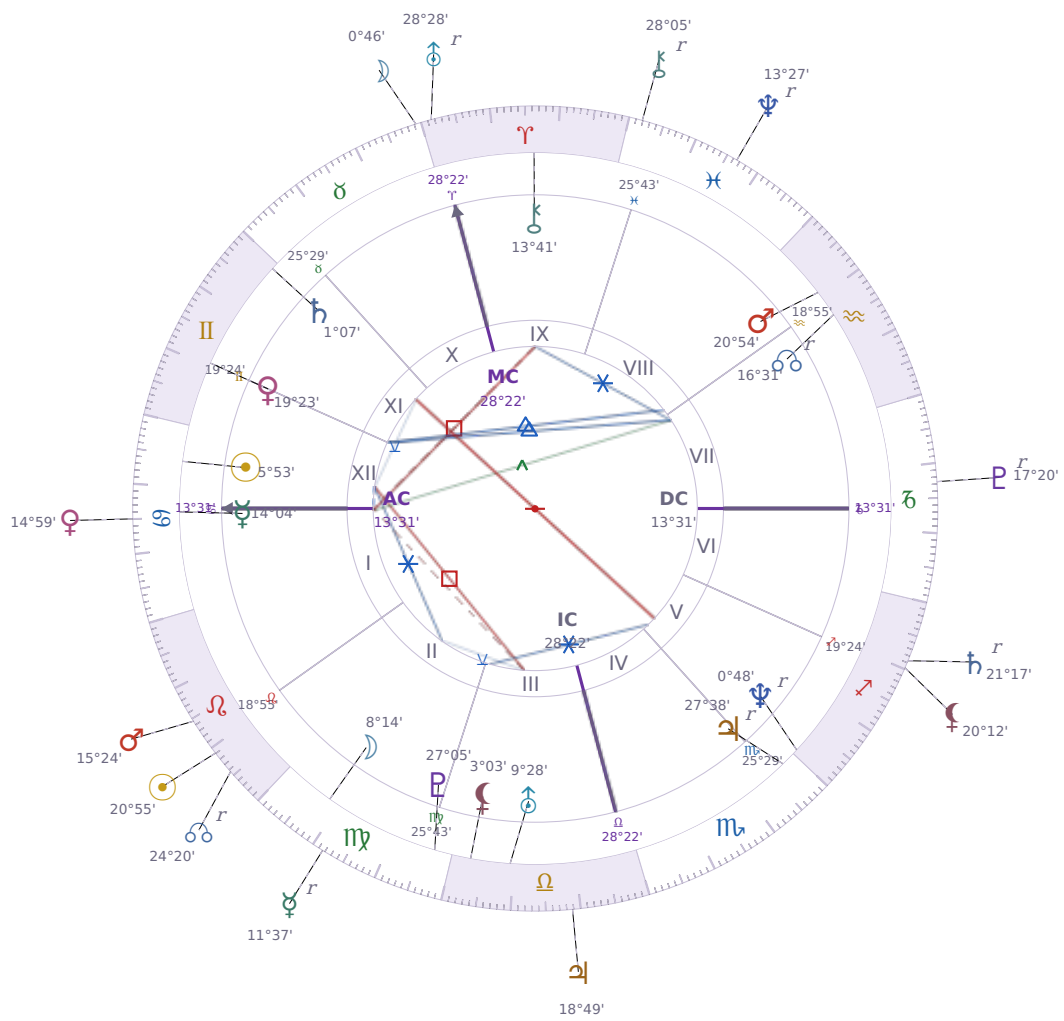

DAILY HOROSCOPE

Elon Reeve Musk

Businessman, entrepreneur, and political figure (born 1971)

♋ Cancer June 28, 1971 07:30 Pretoria

Sunday, 13 August 2017

TRANSITS FOR TODAY

☉ Sun	in ♌ Leo	20°55'36"
☾ Moon	in ♉ Taurus	0°46'06"
☿ Mercury	in ♍ Virgo Rx	11°37'50"
♀ Venus	in ♋ Cancer	14°59'20"
♂ Mars	in ♌ Leo	15°24'23"
♃ Jupiter	in ♎ Libra	18°49'43"
♄ Saturn	in ♏ Sagittarius Rx	21°17'53"

♅ Uranus	in ♈ Aries Rx	28°28'59"
♆ Neptune	in ♋ Pisces Rx	13°27'22"
♇ Pluto	in ♏ Capricorn Rx	17°20'33"
♁ Chiron	in ♋ Pisces Rx	28°05'25"
♁ NNode	in ♌ Leo Rx	24°20'15"
♁ Lilith	in ♏ Sagittarius	20°12'41"

NATAL PLANETS

☉ Sun	in ♋ Cancer	5°53'26"	XII
☾ Moon	in ♍ Virgo	8°14'52"	II
☿ Mercury	in ♋ Cancer	14°04'03"	I
♀ Venus	in ♊ Gemini	19°23'48"	XI
♂ Mars	in ♒ Aquarius	20°54'21"	VIII
♃ Jupiter	in ♏ Scorpio	27°38'52"	V Rx
♄ Saturn	in ♊ Gemini	1°07'22"	XI
♅ Uranus	in ♎ Libra	9°28'55"	III
♆ Neptune	in ♏ Sagittarius	0°48'48"	V Rx
♇ Pluto	in ♍ Virgo	27°05'36"	III
♁ Chiron	in ♈ Aries	13°41'50"	IX
♁ North Node	in ♒ Aquarius	16°31'23"	VII Rx
♁ Lilith	in ♎ Libra	3°03'14"	III