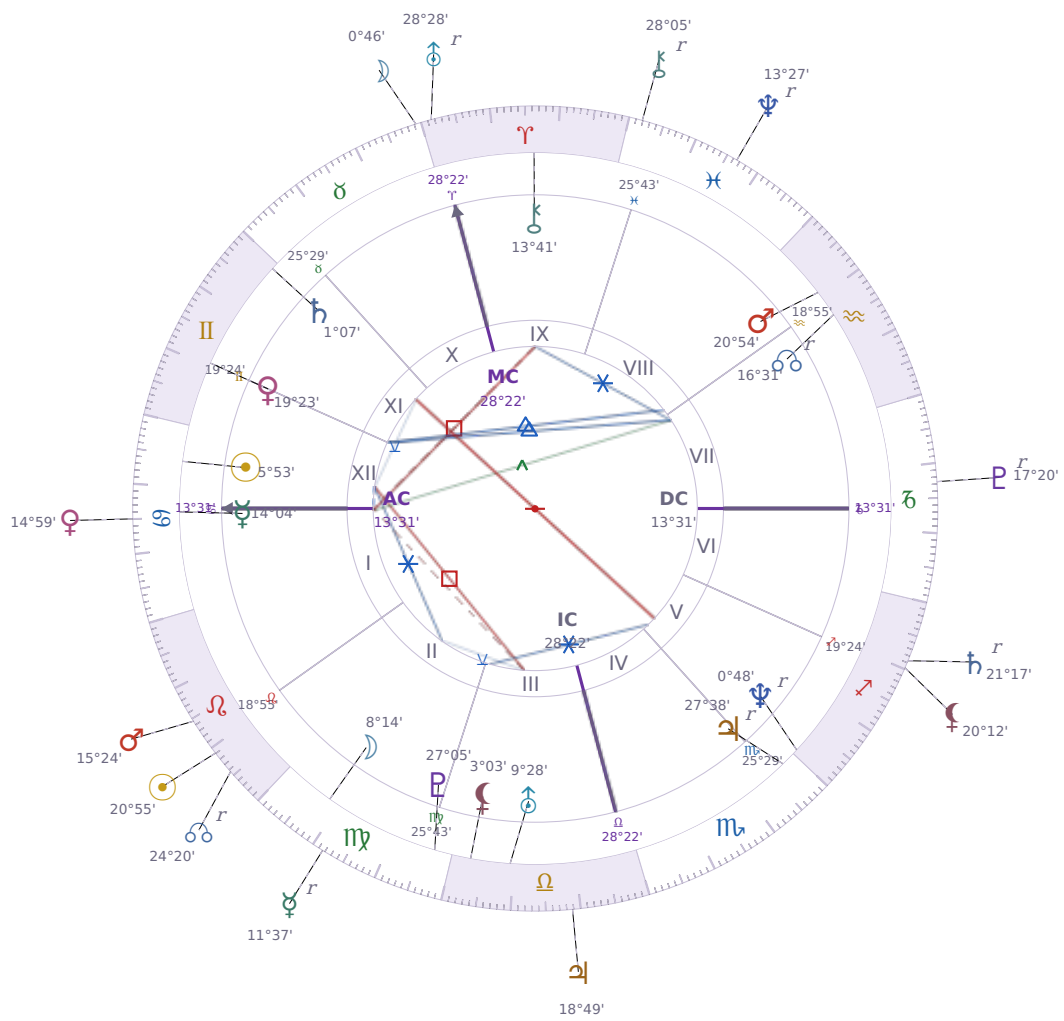

DAILY HOROSCOPE

Elon Reeve Musk

Businessman, entrepreneur, and political figure (born 1971)

♋ Cancer June 28, 1971 07:30 Pretoria

Sunday, 13 August 2017

TRANSITS FOR TODAY

☉ Sun	in ♌ Leo	20°55'36"
☾ Moon	in ♉ Taurus	0°46'06"
☿ Mercury	in ♍ Virgo Rx	11°37'50"
♀ Venus	in ♋ Cancer	14°59'20"
♂ Mars	in ♌ Leo	15°24'23"
♃ Jupiter	in ♎ Libra	18°49'43"
♄ Saturn	in ♏ Sagittarius Rx	21°17'53"

♅ Uranus	in ♈ Aries Rx	28°28'59"
♆ Neptune	in ♋ Pisces Rx	13°27'22"
♇ Pluto	in ♑ Capricorn Rx	17°20'33"
♁ Chiron	in ♋ Pisces Rx	28°05'25"
♁ NNode	in ♌ Leo Rx	24°20'15"
♁ Lilith	in ♐ Sagittarius	20°12'41"

NATAL PLANETS

☉ Sun	in ♋ Cancer	5°53'26"	XII
☾ Moon	in ♍ Virgo	8°14'52"	II
☿ Mercury	in ♋ Cancer	14°04'03"	I
♀ Venus	in ♊ Gemini	19°23'48"	XI
♂ Mars	in ♒ Aquarius	20°54'21"	VIII
♃ Jupiter	in ♏ Scorpio	27°38'52"	V Rx
♄ Saturn	in ♊ Gemini	1°07'22"	XI
♅ Uranus	in ♎ Libra	9°28'55"	III
♆ Neptune	in ♐ Sagittarius	0°48'48"	V Rx
♇ Pluto	in ♍ Virgo	27°05'36"	III
♁ Chiron	in ♈ Aries	13°41'50"	IX
♁ North Node	in ♒ Aquarius	16°31'23"	VII Rx
♁ Lilith	in ♎ Libra	3°03'14"	III