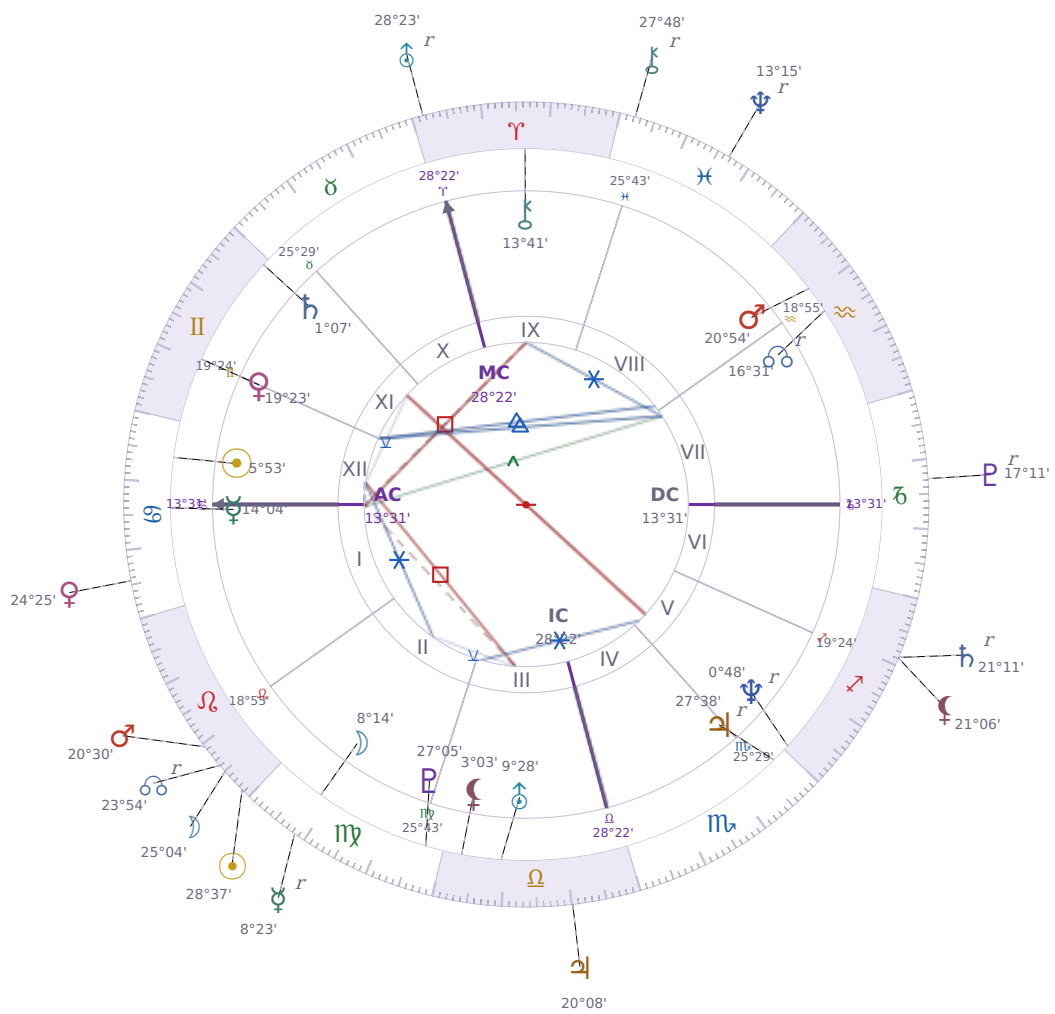

DAILY HOROSCOPE

Elon Reeve Musk

Businessman, entrepreneur, and political figure (born 1971)

♋ Cancer June 28, 1971 07:30 Pretoria

Monday, 21 August 2017

TRANSITS FOR TODAY

☉ Sun	in ♌ Leo	28°37'16"
☾ Moon	in ♌ Leo	25°04'06"
☿ Mercury	in ♍ Virgo Rx	8°23'37"
♀ Venus	in ♋ Cancer	24°25'43"
♂ Mars	in ♌ Leo	20°30'56"
♃ Jupiter	in ♎ Libra	20°08'20"
♄ Saturn	in ♐ Sagittarius Rx	21°11'43"

♅ Uranus	in ♈ Aries Rx	28°23'29"
♆ Neptune	in ♓ Pisces Rx	13°15'04"
♇ Pluto	in ♑ Capricorn Rx	17°11'49"
♁ Chiron	in ♓ Pisces Rx	27°48'04"
♁ NNode	in ♌ Leo Rx	23°54'50"
♁ Lilith	in ♐ Sagittarius	21°06'21"

## NATAL PLANETS

☉ Sun	in ♋ Cancer	5°53'26"	XII
☾ Moon	in ♍ Virgo	8°14'52"	II
☿ Mercury	in ♋ Cancer	14°04'03"	I
♀ Venus	in ♊ Gemini	19°23'48"	XI
♂ Mars	in ♒ Aquarius	20°54'21"	VIII
♃ Jupiter	in ♏ Scorpio	27°38'52"	V Rx
♄ Saturn	in ♊ Gemini	1°07'22"	XI
♅ Uranus	in ♎ Libra	9°28'55"	III
♆ Neptune	in ♐ Sagittarius	0°48'48"	V Rx
♇ Pluto	in ♍ Virgo	27°05'36"	III
♁ Chiron	in ♈ Aries	13°41'50"	IX
♁ North Node	in ♒ Aquarius	16°31'23"	VII Rx
♁ Lilith	in ♎ Libra	3°03'14"	III