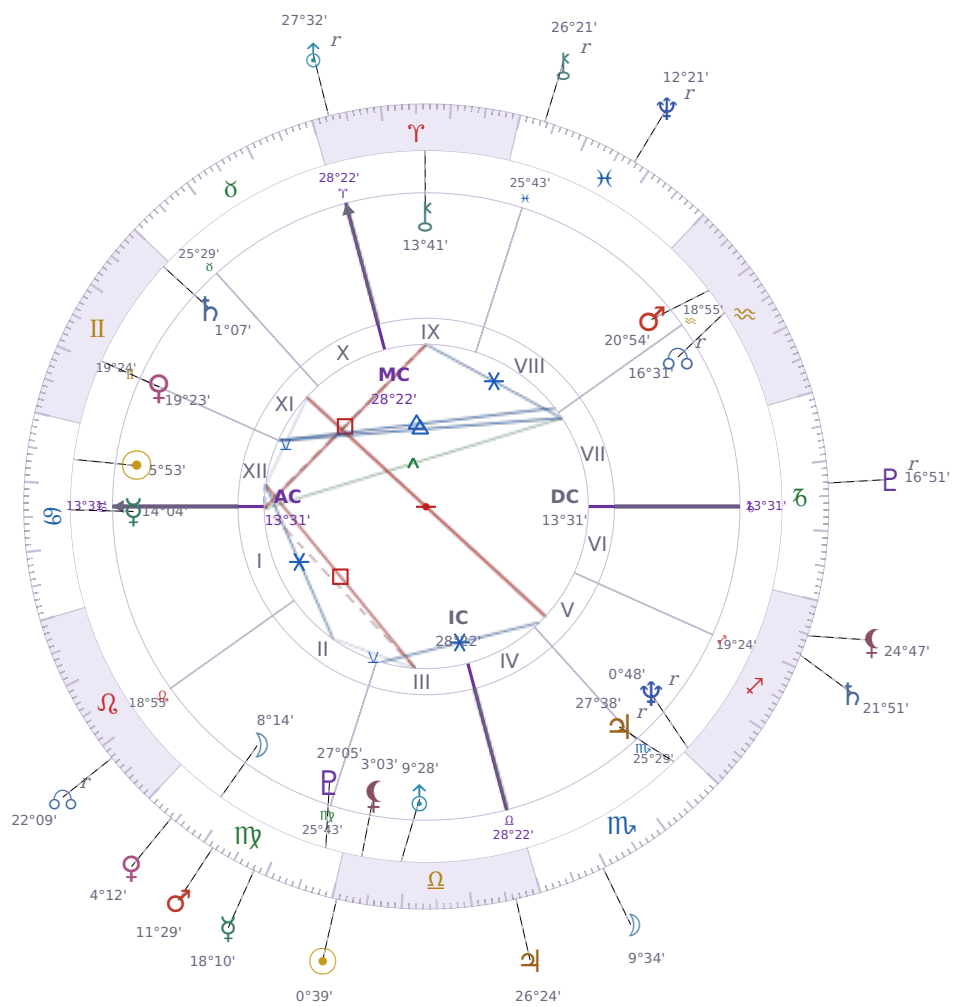

DAILY HOROSCOPE

Elon Reeve Musk

Businessman, entrepreneur, and political figure (born 1971)

♋ Cancer June 28, 1971 07:30 Pretoria

Saturday, 23 September 2017

TRANSITS FOR TODAY

☉ Sun	in ♎ Libra	0°39'05"
☾ Moon	in ♏ Scorpio	9°34'47"
☿ Mercury	in ♏ Virgo	18°10'57"
♀ Venus	in ♏ Virgo	4°12'48"
♂ Mars	in ♏ Virgo	11°29'05"
♃ Jupiter	in ♎ Libra	26°24'11"
♄ Saturn	in ♐ Sagittarius	21°51'26"

♅ Uranus	in ♈ Aries Rx	27°32'35"
♆ Neptune	in ♓ Pisces Rx	12°21'32"
♇ Pluto	in ♐ Capricorn Rx	16°51'40"
♁ Chiron	in ♓ Pisces Rx	26°21'58"
♁ NNode	in ♌ Leo Rx	22°09'57"
♁ Lilith	in ♐ Sagittarius	24°47'34"

NATAL PLANETS

☉ Sun	in ♋ Cancer	5°53'26"	XII
☾ Moon	in ♍ Virgo	8°14'52"	II
☿ Mercury	in ♋ Cancer	14°04'03"	I
♀ Venus	in ♊ Gemini	19°23'48"	XI
♂ Mars	in ♒ Aquarius	20°54'21"	VIII
♃ Jupiter	in ♏ Scorpio	27°38'52"	V Rx
♄ Saturn	in ♊ Gemini	1°07'22"	XI
♅ Uranus	in ♎ Libra	9°28'55"	III
♆ Neptune	in ♐ Sagittarius	0°48'48"	V Rx
♇ Pluto	in ♍ Virgo	27°05'36"	III
♁ Chiron	in ♈ Aries	13°41'50"	IX
♁ North Node	in ♒ Aquarius	16°31'23"	VII Rx
♁ Lilith	in ♎ Libra	3°03'14"	III

Saturday · ♄ Saturn

Colors: Violet

Stone: Obsidian

Number: 8