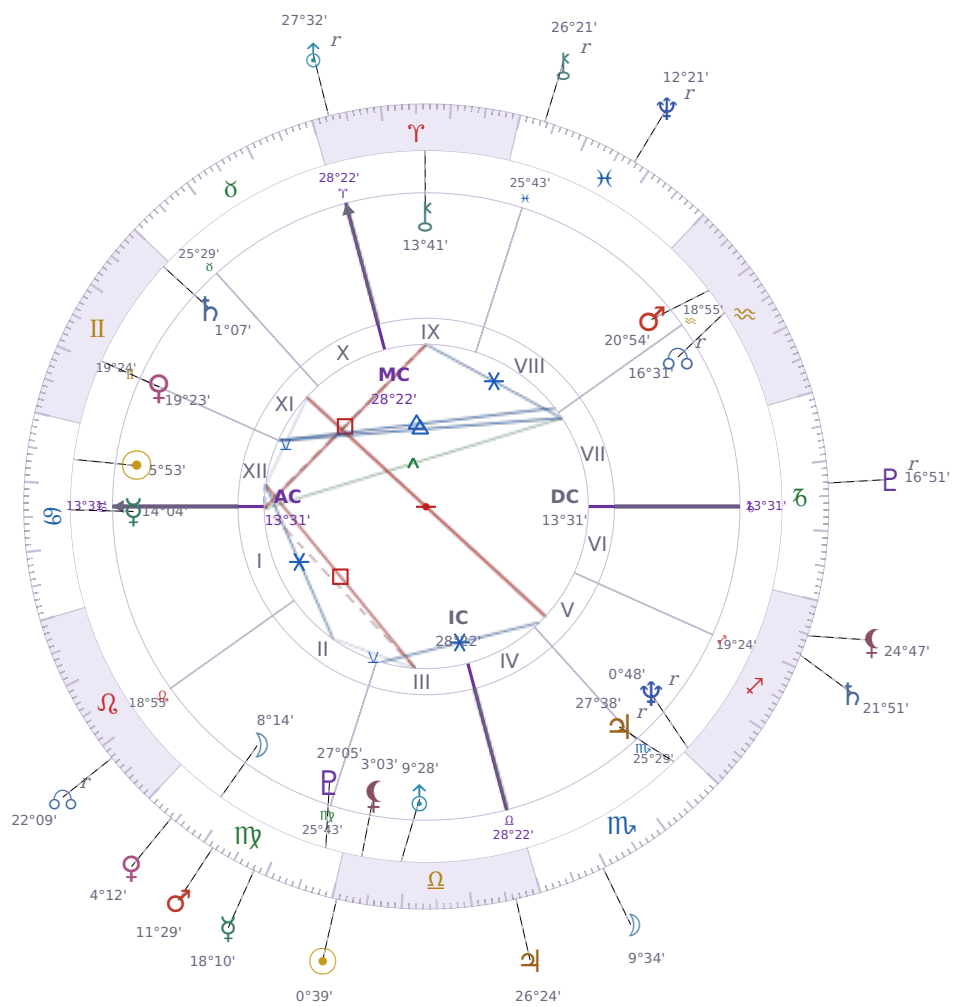

DAILY HOROSCOPE

Elon Reeve Musk

Businessman, entrepreneur, and political figure (born 1971)

♋ Cancer June 28, 1971 07:30 Pretoria

Saturday, 23 September 2017

TRANSITS FOR TODAY

☉ Sun	in ♎ Libra	0°39'05"
☾ Moon	in ♏ Scorpio	9°34'47"
☿ Mercury	in ♍ Virgo	18°10'57"
♀ Venus	in ♍ Virgo	4°12'48"
♂ Mars	in ♍ Virgo	11°29'05"
♃ Jupiter	in ♎ Libra	26°24'11"
♄ Saturn	in ♏ Sagittarius	21°51'26"

♅ Uranus	in ♈ Aries Rx	27°32'35"
♆ Neptune	in ♓ Pisces Rx	12°21'32"
♇ Pluto	in ♐ Capricorn Rx	16°51'40"
♁ Chiron	in ♓ Pisces Rx	26°21'58"
♋ NNode	in ♌ Leo Rx	22°09'57"
♁ Lilith	in ♐ Sagittarius	24°47'34"

NATAL PLANETS

☉ Sun	in ♋ Cancer	5°53'26"	XII
☾ Moon	in ♍ Virgo	8°14'52"	II
☿ Mercury	in ♋ Cancer	14°04'03"	I
♀ Venus	in ♊ Gemini	19°23'48"	XI
♂ Mars	in ♒ Aquarius	20°54'21"	VIII
♃ Jupiter	in ♏ Scorpio	27°38'52"	V Rx
♄ Saturn	in ♊ Gemini	1°07'22"	XI
♅ Uranus	in ♎ Libra	9°28'55"	III
♆ Neptune	in ♐ Sagittarius	0°48'48"	V Rx
♇ Pluto	in ♍ Virgo	27°05'36"	III
♁ Chiron	in ♈ Aries	13°41'50"	IX
♋ North Node	in ♒ Aquarius	16°31'23"	VII Rx
♁ Lilith	in ♎ Libra	3°03'14"	III

Saturday · ♄ Saturn

Colors: Violet

Stone: Obsidian

Number: 8