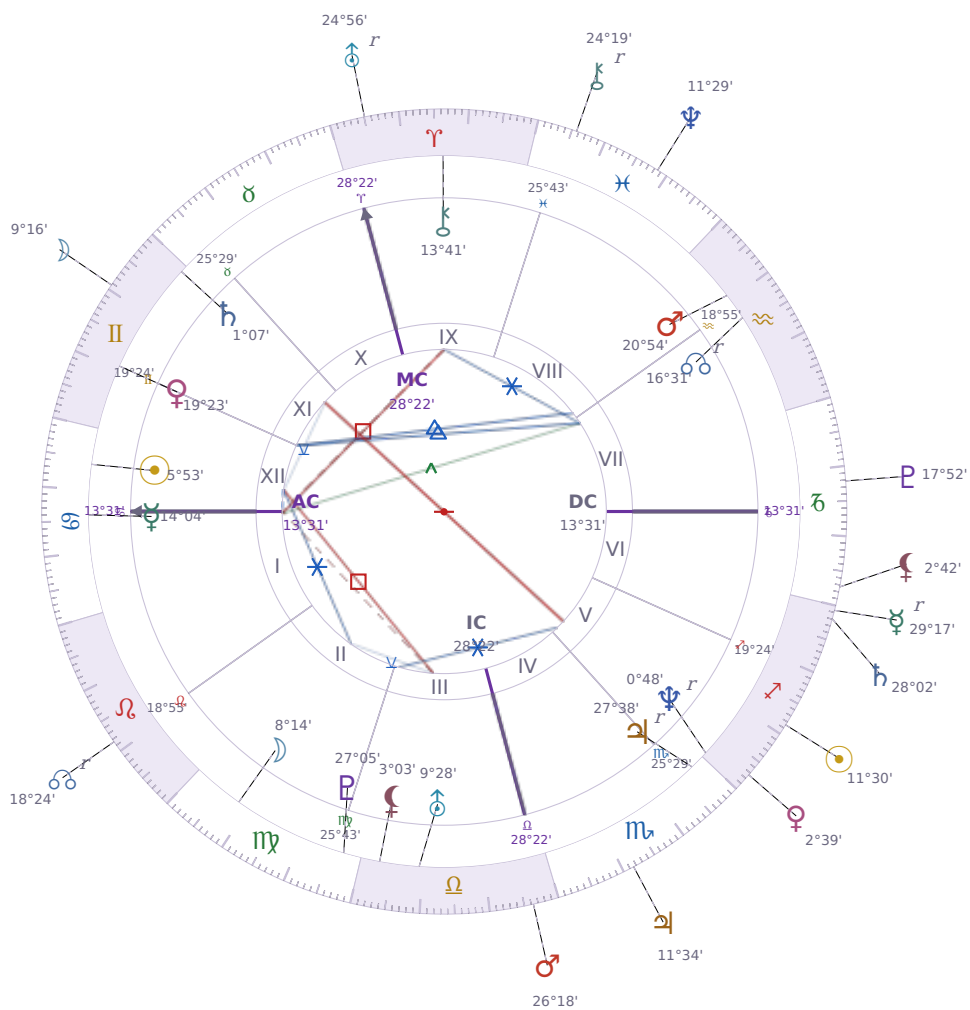

DAILY HOROSCOPE

Elon Reeve Musk

Businessman, entrepreneur, and political figure (born 1971)

♋ Cancer June 28, 1971 07:30 Pretoria

Sunday, 3 December 2017

TRANSITS FOR TODAY

☉ Sun	in ♏ Sagittarius	11°30'39"
☾ Moon	in ♊ Gemini	9°16'05"
☿ Mercury	in ♏ Sagittarius Rx	29°17'59"
♀ Venus	in ♏ Sagittarius	2°39'34"
♂ Mars	in ♎ Libra	26°18'30"
♃ Jupiter	in ♏ Scorpio	11°34'45"
♄ Saturn	in ♏ Sagittarius	28°02'52"

♅ Uranus	in ♈ Aries Rx	24°56'56"
♆ Neptune	in ♓ Pisces	11°29'59"
♇ Pluto	in ♑ Capricorn	17°52'25"
♁ Chiron	in ♓ Pisces Rx	24°19'06"
♊ NNode	in ♌ Leo Rx	18°24'21"
♁ Lilith	in ♑ Capricorn	2°42'45"