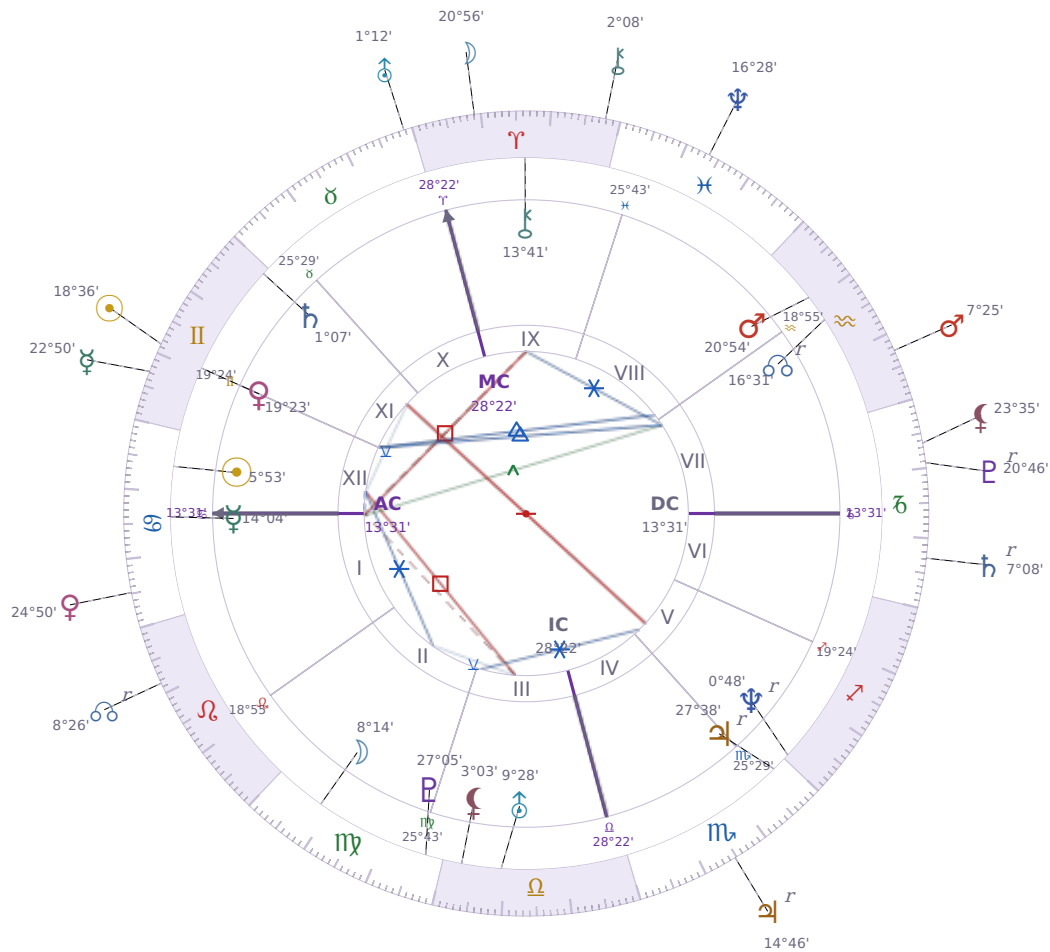

DAILY HOROSCOPE

## Elon Reeve Musk

Businessman, entrepreneur, and political figure (born 1971)

♋ Cancer June 28, 1971 07:30 Pretoria

Saturday, 9 June 2018

### TRANSITS FOR TODAY

☉ Sun	in ♊ Gemini	18°36'32"
☾ Moon	in ♈ Aries	20°56'19"
☿ Mercury	in ♊ Gemini	22°50'19"
♀ Venus	in ♋ Cancer	24°50'06"
♂ Mars	in ♒ Aquarius	7°25'07"
♃ Jupiter	in ♏ Scorpio Rx	14°46'12"
♄ Saturn	in ♐ Capricorn Rx	7°08'57"