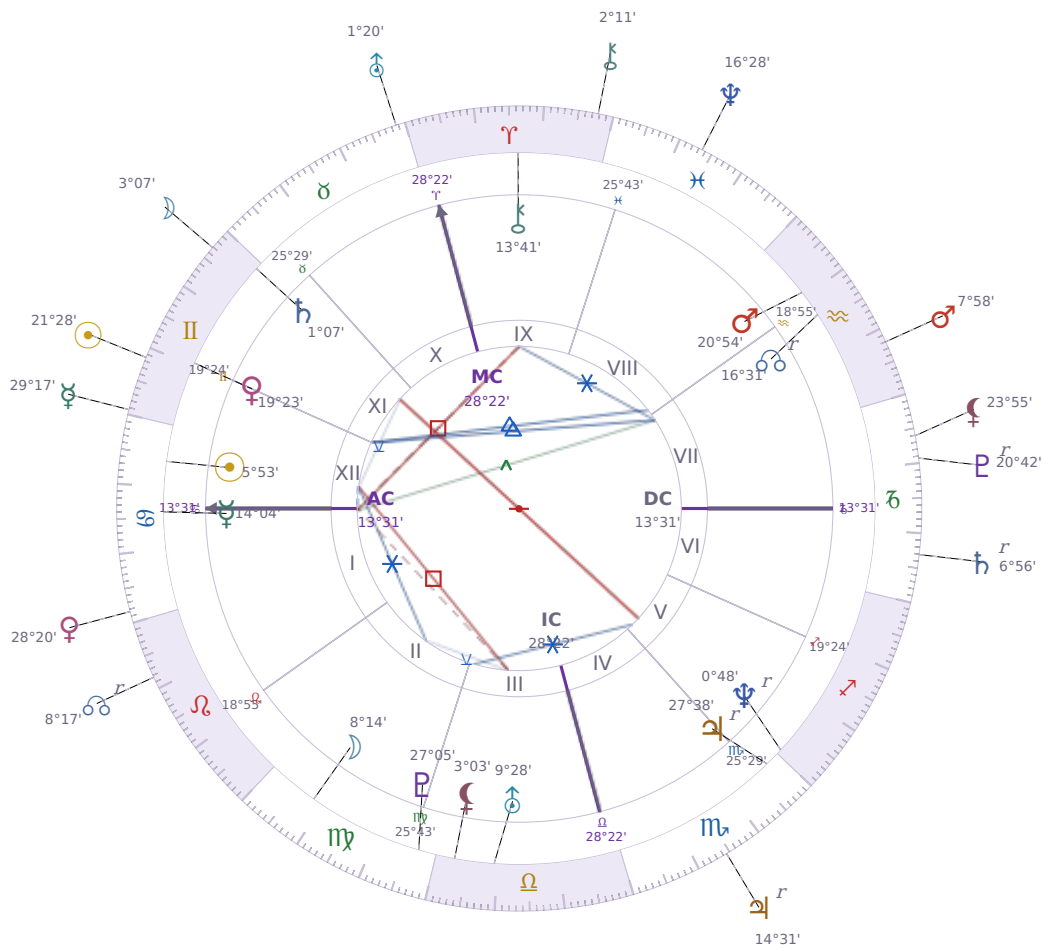

DAILY HOROSCOPE

## Elon Reeve Musk

Businessman, entrepreneur, and political figure (born 1971)

♋ Cancer June 28, 1971 07:30 Pretoria

**Tuesday, 12 June 2018**

### TRANSITS FOR TODAY

☉ Sun	in ♊ Gemini	21°28'40"
☾ Moon	in ♊ Gemini	3°07'19"
☿ Mercury	in ♊ Gemini	29°17'43"
♀ Venus	in ♋ Cancer	28°20'58"
♂ Mars	in ♒ Aquarius	7°58'28"
♃ Jupiter	in ♏ Scorpio Rx	14°31'01"
♄ Saturn	in ♐ Capricorn Rx	6°56'36"