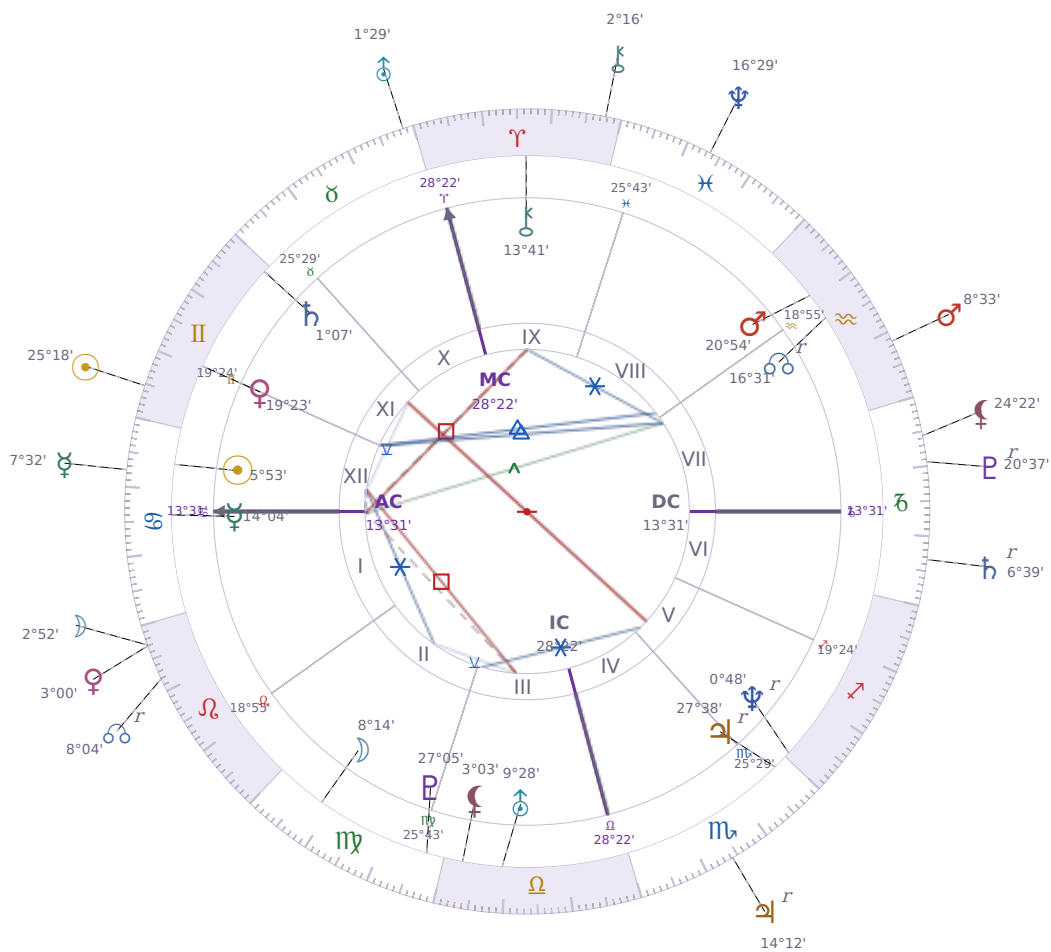

DAILY HOROSCOPE

Elon Reeve Musk

Businessman, entrepreneur, and political figure (born 1971)

♋ Cancer June 28, 1971 07:30 Pretoria

Saturday, 16 June 2018

TRANSITS FOR TODAY

☉ Sun	in ♊ Gemini	25°18'03"
☾ Moon	in ♌ Leo	2°52'55"
☿ Mercury	in ♋ Cancer	7°32'48"
♀ Venus	in ♌ Leo	3°01'00"
♂ Mars	in ♒ Aquarius	8°33'47"
♃ Jupiter	in ♏ Scorpio Rx	14°12'52"
♄ Saturn	in ♐ Capricorn Rx	6°39'42"

♅ Uranus	in ♉ Taurus	1°29'40"
♆ Neptune	in ♋ Pisces	16°29'27"
♇ Pluto	in ♄ Capricorn Rx	20°37'48"
♁ Chiron	in ♈ Aries	2°16'13"
♁ NNode	in ♌ Leo Rx	8°04'46"
♁ Lilith	in ♄ Capricorn	24°22'25"

NATAL PLANETS