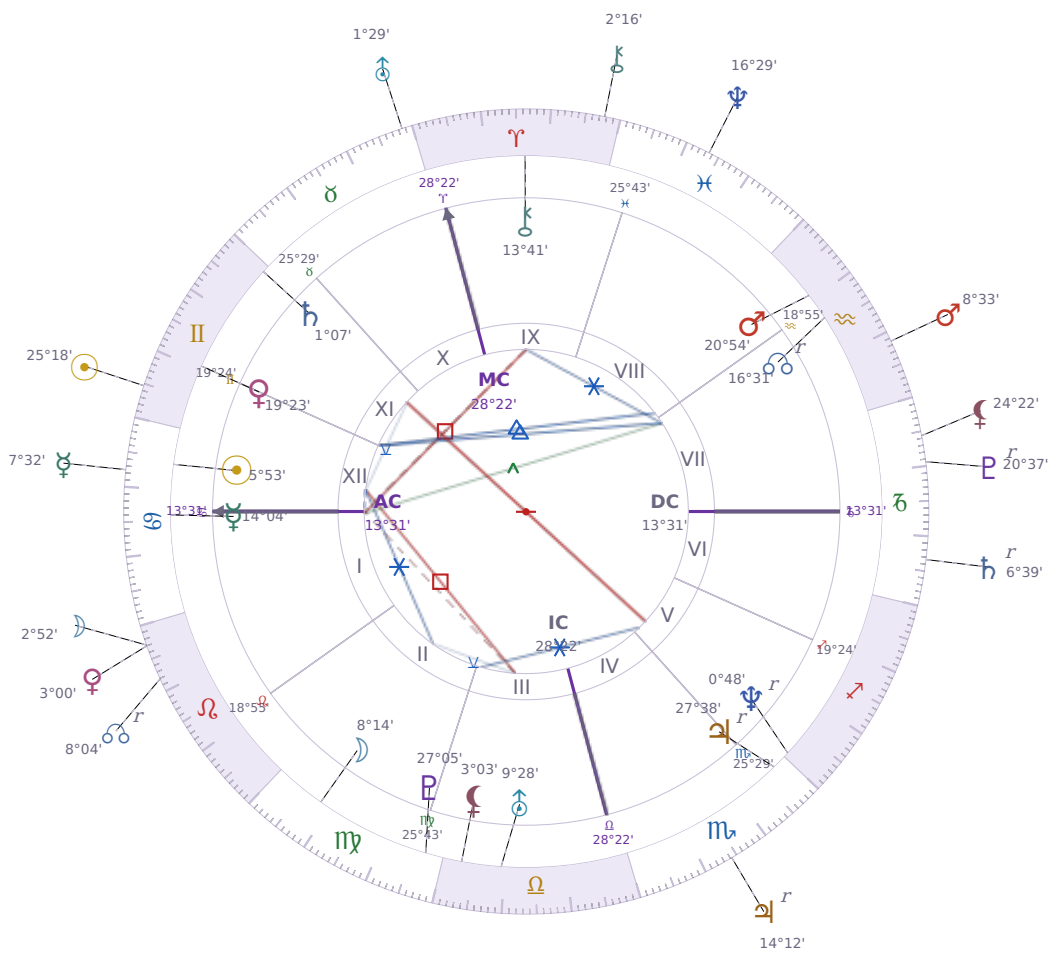

DAILY HOROSCOPE

Elon Reeve Musk

Businessman, entrepreneur, and political figure (born 1971)

♋ Cancer June 28, 1971 07:30 Pretoria

Saturday, 16 June 2018

TRANSITS FOR TODAY

☉ Sun	in ♊ Gemini	25°18'03"
☾ Moon	in ♌ Leo	2°52'55"
☿ Mercury	in ♋ Cancer	7°32'48"
♀ Venus	in ♌ Leo	3°01'00"
♂ Mars	in ♒ Aquarius	8°33'47"
♃ Jupiter	in ♏ Scorpio Rx	14°12'52"
♄ Saturn	in ♑ Capricorn Rx	6°39'42"

♅ Uranus	in ♉ Taurus	1°29'40"
♆ Neptune	in ♋ Pisces	16°29'27"
♇ Pluto	in ♄ Capricorn Rx	20°37'48"
♁ Chiron	in ♈ Aries	2°16'13"
♁ NNode	in ♌ Leo Rx	8°04'46"
♁ Lilith	in ♄ Capricorn	24°22'25"

NATAL PLANETS