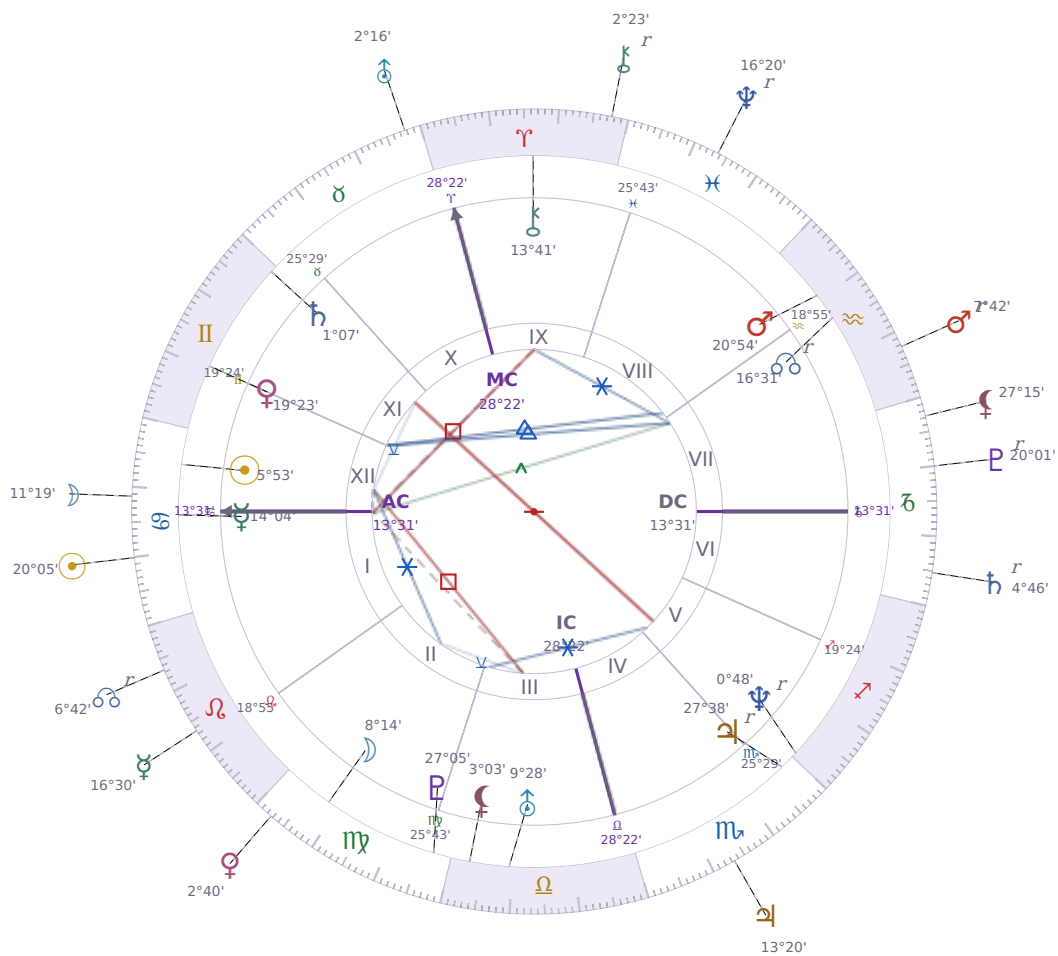

DAILY HOROSCOPE

## Elon Reeve Musk

Businessman, entrepreneur, and political figure (born 1971)

♋ Cancer June 28, 1971 07:30 Pretoria

Thursday, 12 July 2018