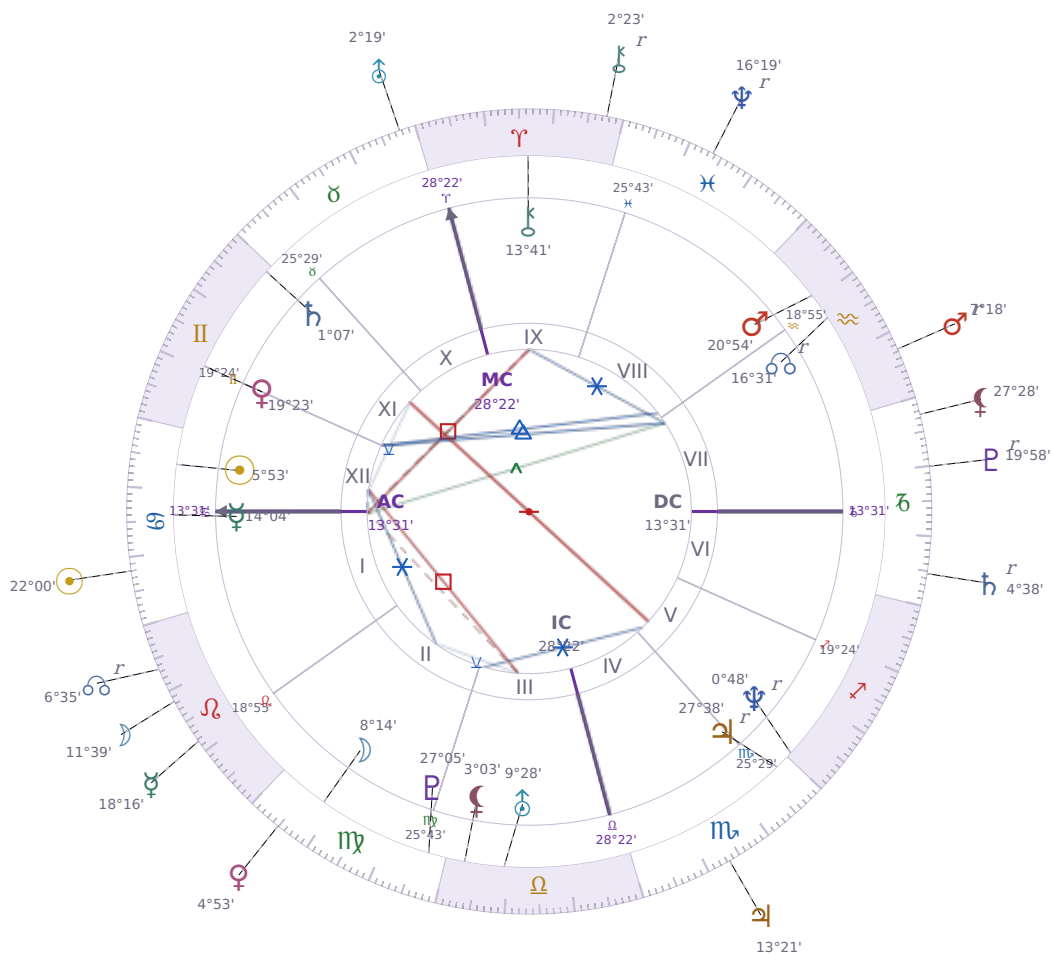

DAILY HOROSCOPE

Elon Reeve Musk

Businessman, entrepreneur, and political figure (born 1971)

♋ Cancer June 28, 1971 07:30 Pretoria

Saturday, 14 July 2018

TRANSITS FOR TODAY

☉ Sun	in ♋ Cancer	22°00'26"
☾ Moon	in ♌ Leo	11°39'12"
☿ Mercury	in ♌ Leo	18°16'41"
♀ Venus	in ♍ Virgo	4°53'42"
♂ Mars	in ♒ Aquarius Rx	7°18'47"
♃ Jupiter	in ♏ Scorpio	13°21'58"
♄ Saturn	in ♑ Capricorn Rx	4°38'13"

♅ Uranus	in ♉ Taurus	2°19'24"
♆ Neptune	in ♋ Pisces Rx	16°19'19"
♇ Pluto	in ♄ Capricorn Rx	19°58'17"
♁ Chiron	in ♈ Aries Rx	2°23'05"
♁ NNode	in ♌ Leo Rx	6°35'49"
♁ Lilith	in ♄ Capricorn	27°28'34"

NATAL PLANETS