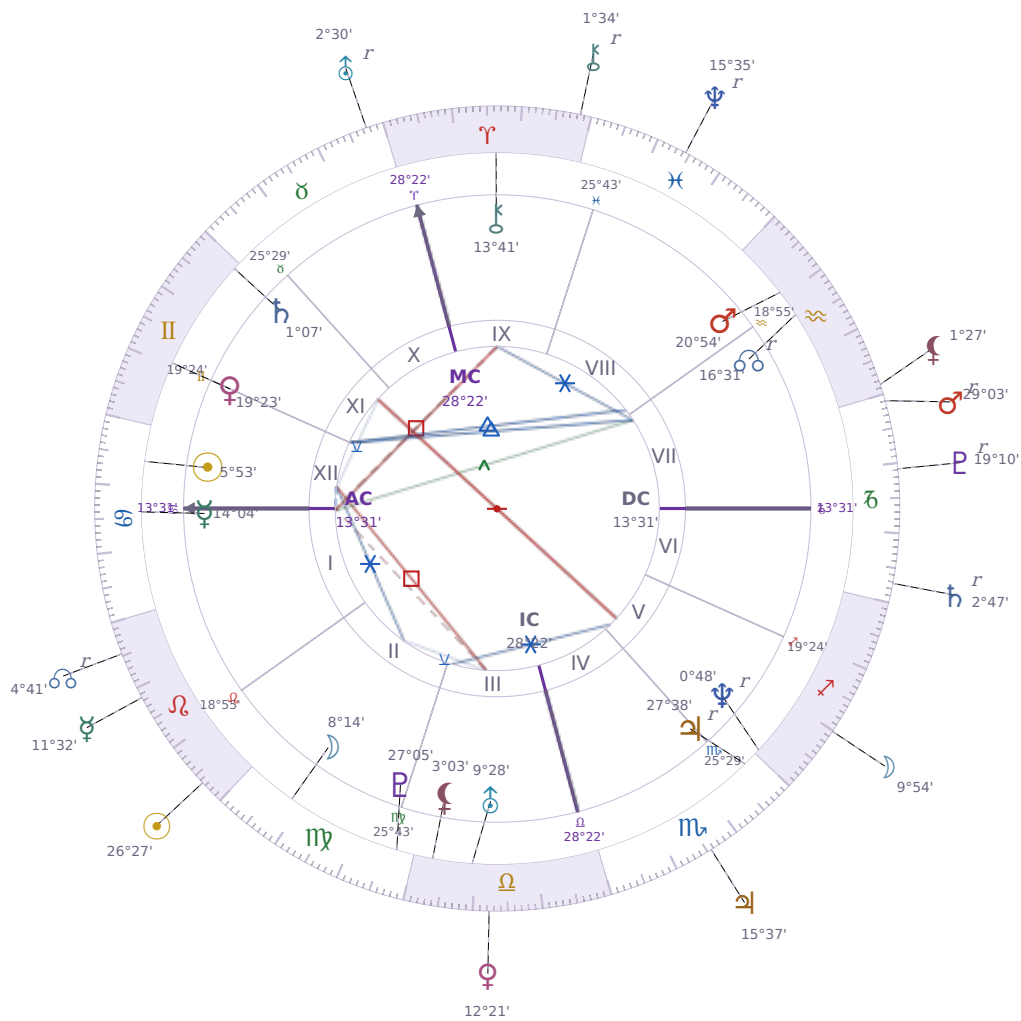

DAILY HOROSCOPE

Elon Reeve Musk

Businessman, entrepreneur, and political figure (born 1971)

♋ Cancer June 28, 1971 07:30 Pretoria

Sunday, 19 August 2018

TRANSITS FOR TODAY

☉ Sun	in ♌ Leo	26°27'51"
☾ Moon	in ♏ Sagittarius	9°54'11"
☿ Mercury	in ♌ Leo	11°32'10"
♀ Venus	in ♎ Libra	12°21'18"
♂ Mars	in ♐ Capricorn Rx	29°03'05"
♃ Jupiter	in ♏ Scorpio	15°37'14"
♄ Saturn	in ♐ Capricorn Rx	2°47'59"