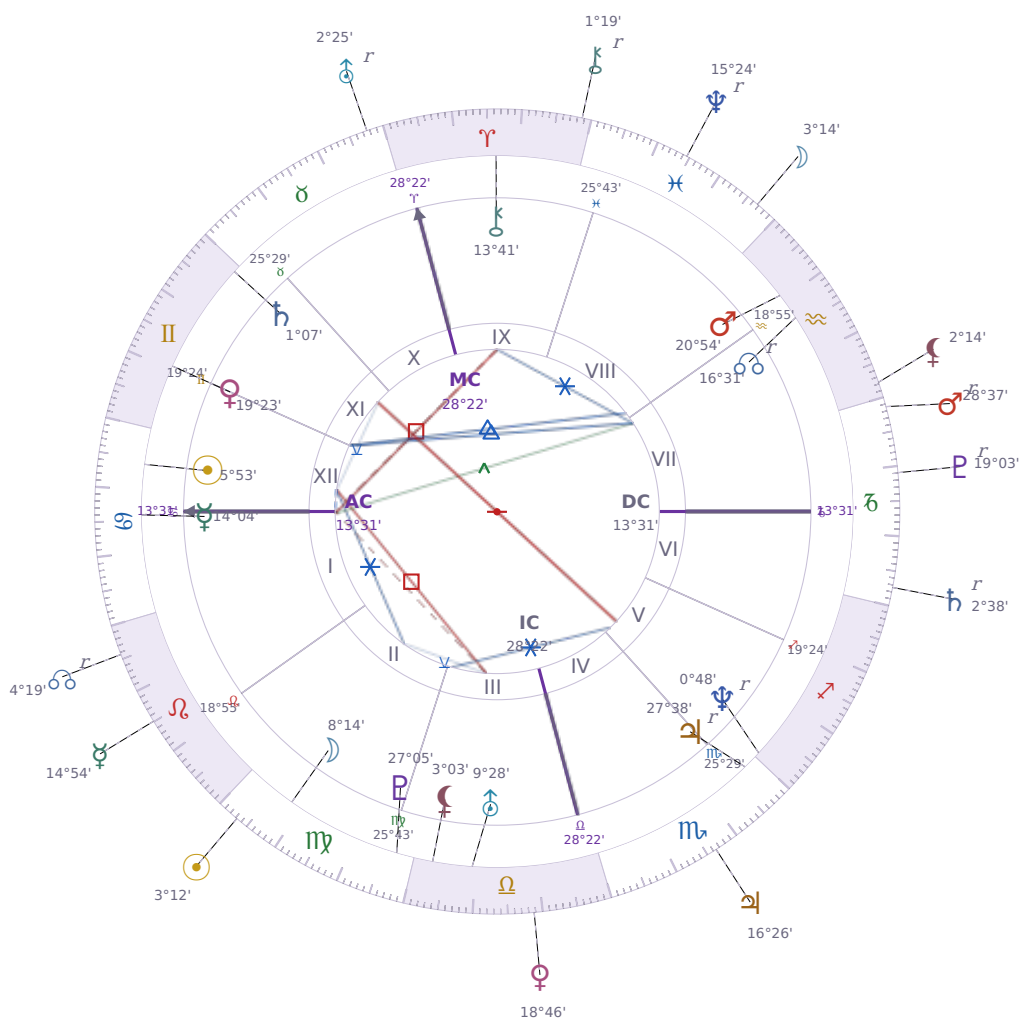

DAILY HOROSCOPE

Elon Reeve Musk

Businessman, entrepreneur, and political figure (born 1971)

♋ Cancer June 28, 1971 07:30 Pretoria

Sunday, 26 August 2018

TRANSITS FOR TODAY

☉ Sun	in ♍ Virgo	3°12'27"
☾ Moon	in ♓ Pisces	3°14'12"
☿ Mercury	in ♌ Leo	14°54'24"
♀ Venus	in ♎ Libra	18°46'36"
♂ Mars	in ♐ Capricorn Rx	28°37'05"
♃ Jupiter	in ♏ Scorpio	16°26'40"
♄ Saturn	in ♐ Capricorn Rx	2°38'21"

♅ Uranus	in	♉ Taurus Rx	2°25'02"
♆ Neptune	in	♓ Pisces Rx	15°24'48"
♇ Pluto	in	♑ Capricorn Rx	19°03'08"
♁ Chiron	in	♈ Aries Rx	1°19'17"
♊ NNode	in	♌ Leo Rx	4°19'11"
♁ Lilith	in	♒ Aquarius	2°14'18"

## NATAL PLANETS

☉ Sun	in	♋ Cancer	5°53'26"	XII
☾ Moon	in	♍ Virgo	8°14'52"	II
☿ Mercury	in	♋ Cancer	14°04'03"	I
♀ Venus	in	♊ Gemini	19°23'48"	XI
♂ Mars	in	♒ Aquarius	20°54'21"	VIII
♃ Jupiter	in	♏ Scorpio	27°38'52"	V Rx
♄ Saturn	in	♊ Gemini	1°07'22"	XI
♅ Uranus	in	♎ Libra	9°28'55"	III
♆ Neptune	in	♐ Sagittarius	0°48'48"	V Rx
♇ Pluto	in	♍ Virgo	27°05'36"	III
♁ Chiron	in	♈ Aries	13°41'50"	IX
♊ North Node	in	♒ Aquarius	16°31'23"	VII Rx
♁ Lilith	in	♎ Libra	3°03'14"	III

## KEY TRANSIT FACTORS