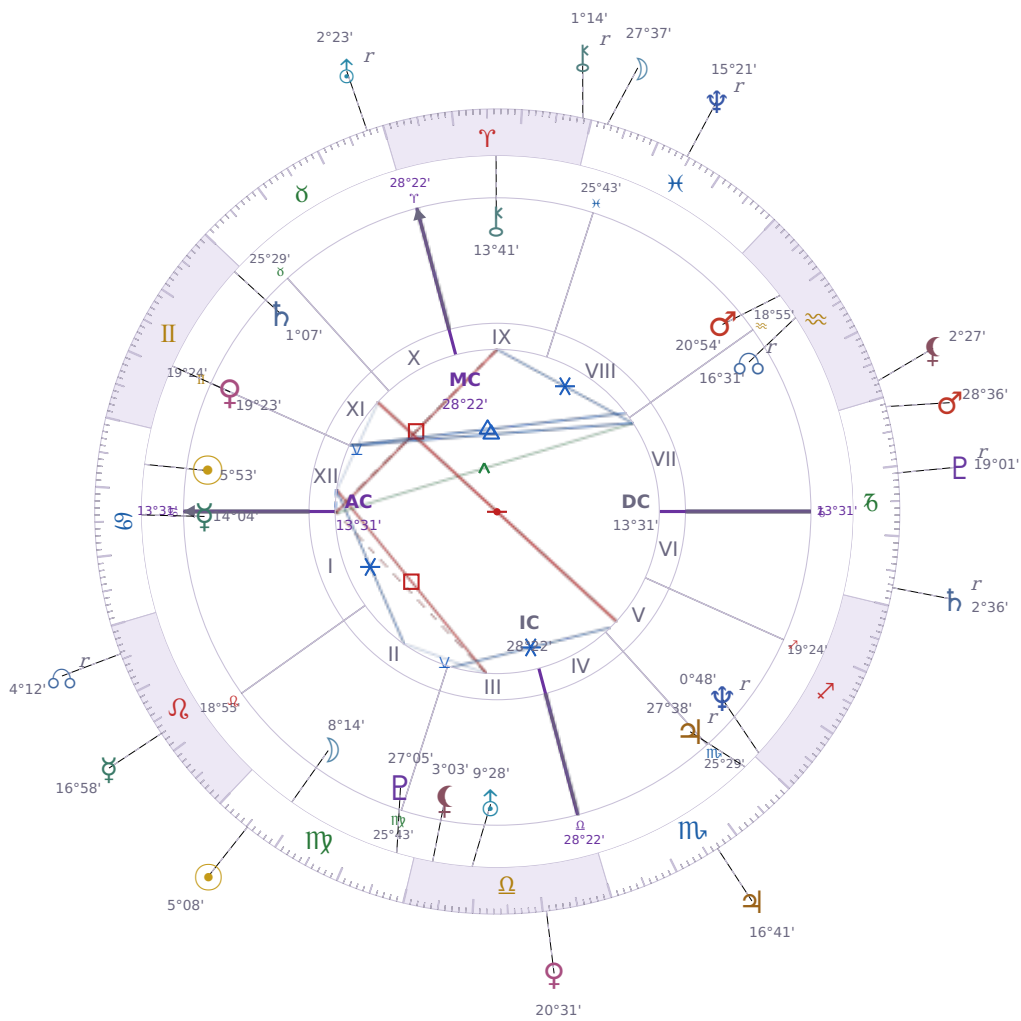

DAILY HOROSCOPE

Elon Reeve Musk

Businessman, entrepreneur, and political figure (born 1971)

♋ Cancer June 28, 1971 07:30 Pretoria

Tuesday, 28 August 2018

TRANSITS FOR TODAY

☉ Sun	in ♍ Virgo	5°08'15"
☾ Moon	in ♓ Pisces	27°37'57"
☿ Mercury	in ♌ Leo	16°58'06"
♀ Venus	in ♎ Libra	20°31'47"
♂ Mars	in ♐ Capricorn	28°36'56"
♃ Jupiter	in ♏ Scorpio	16°41'58"
♄ Saturn	in ♐ Capricorn Rx	2°36'26"

♅ Uranus	in ♉ Taurus Rx	2°23'08"
♆ Neptune	in ♓ Pisces Rx	15°21'35"
♇ Pluto	in ♑ Capricorn Rx	19°01'16"
♁ Chiron	in ♈ Aries Rx	1°14'36"
♊ NNode	in ♌ Leo Rx	4°12'50"
♁ Lilith	in ♒ Aquarius	2°27'36"

NATAL PLANETS

☉ Sun	in ♋ Cancer	5°53'26"	XII
☾ Moon	in ♍ Virgo	8°14'52"	II
☿ Mercury	in ♋ Cancer	14°04'03"	I
♀ Venus	in ♊ Gemini	19°23'48"	XI
♂ Mars	in ♒ Aquarius	20°54'21"	VIII
♃ Jupiter	in ♏ Scorpio	27°38'52"	V Rx
♄ Saturn	in ♊ Gemini	1°07'22"	XI
♅ Uranus	in ♎ Libra	9°28'55"	III
♆ Neptune	in ♐ Sagittarius	0°48'48"	V Rx
♇ Pluto	in ♍ Virgo	27°05'36"	III
♁ Chiron	in ♈ Aries	13°41'50"	IX
♊ North Node	in ♒ Aquarius	16°31'23"	VII Rx
♁ Lilith	in ♎ Libra	3°03'14"	III