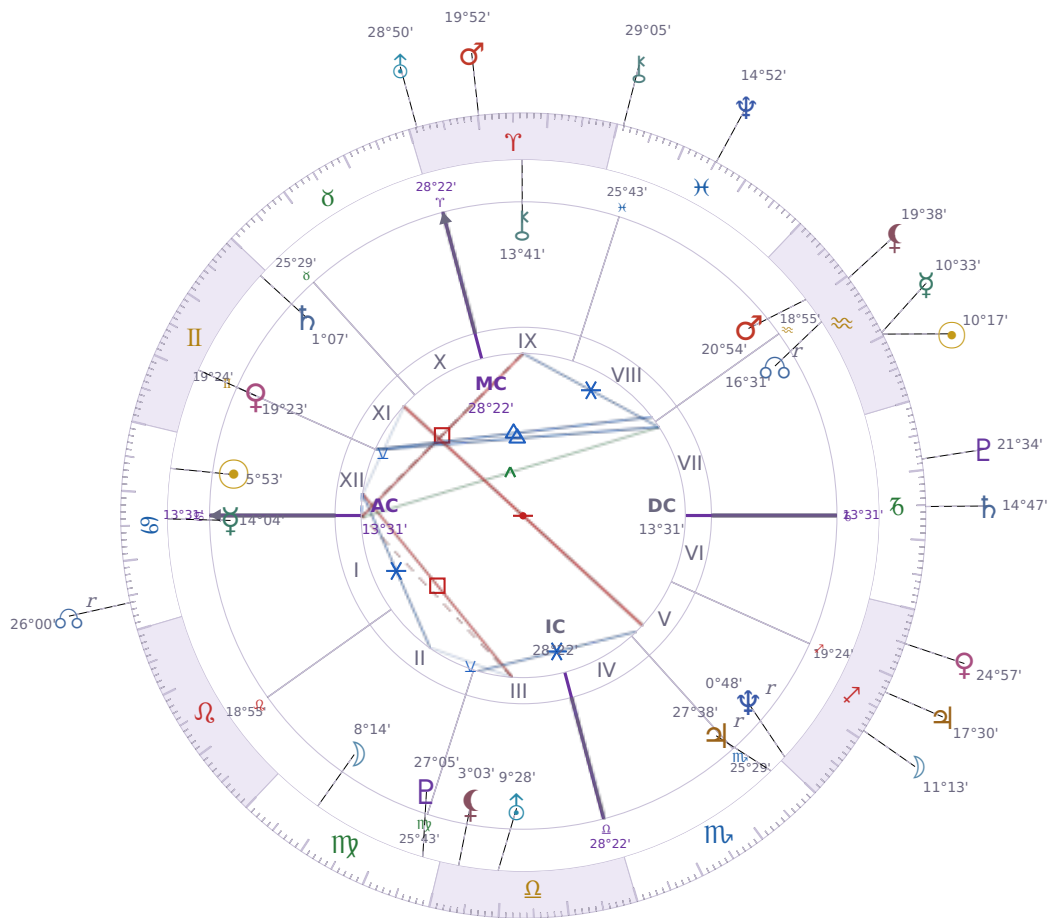

DAILY HOROSCOPE

Elon Reeve Musk

Businessman, entrepreneur, and political figure (born 1971)

♋ Cancer June 28, 1971 07:30 Pretoria

Wednesday, 30 January 2019

TRANSITS FOR TODAY

☉ Sun	in ♒ Aquarius	10°17'39"
☾ Moon	in ♏ Sagittarius	11°13'04"
☿ Mercury	in ♒ Aquarius	10°33'44"
♀ Venus	in ♏ Sagittarius	24°57'59"
♂ Mars	in ♈ Aries	19°52'41"
♃ Jupiter	in ♏ Sagittarius	17°30'30"
♄ Saturn	in ♐ Capricorn	14°47'31"

♅ Uranus	in ♈ Aries	28°50'32"
♆ Neptune	in ♋ Pisces	14°52'37"
♇ Pluto	in ♐ Capricorn	21°34'50"
♁ Chiron	in ♋ Pisces	29°05'25"
♁ NNode	in ♋ Cancer Rx	26°00'21"
♁ Lilith	in ♒ Aquarius	19°38'06"

NATAL PLANETS

★ = natal resonance — this transit echoes your birth chart, amplifying its influence

LUNAR DAY

Moon in ♏ Sagittarius · Day 25 / 30 · Last Quarter

Restlessness with routine increases during this transit, and the desire to break out of familiar patterns grows. Opinions get expressed more freely and with less filtering for the next day or two.