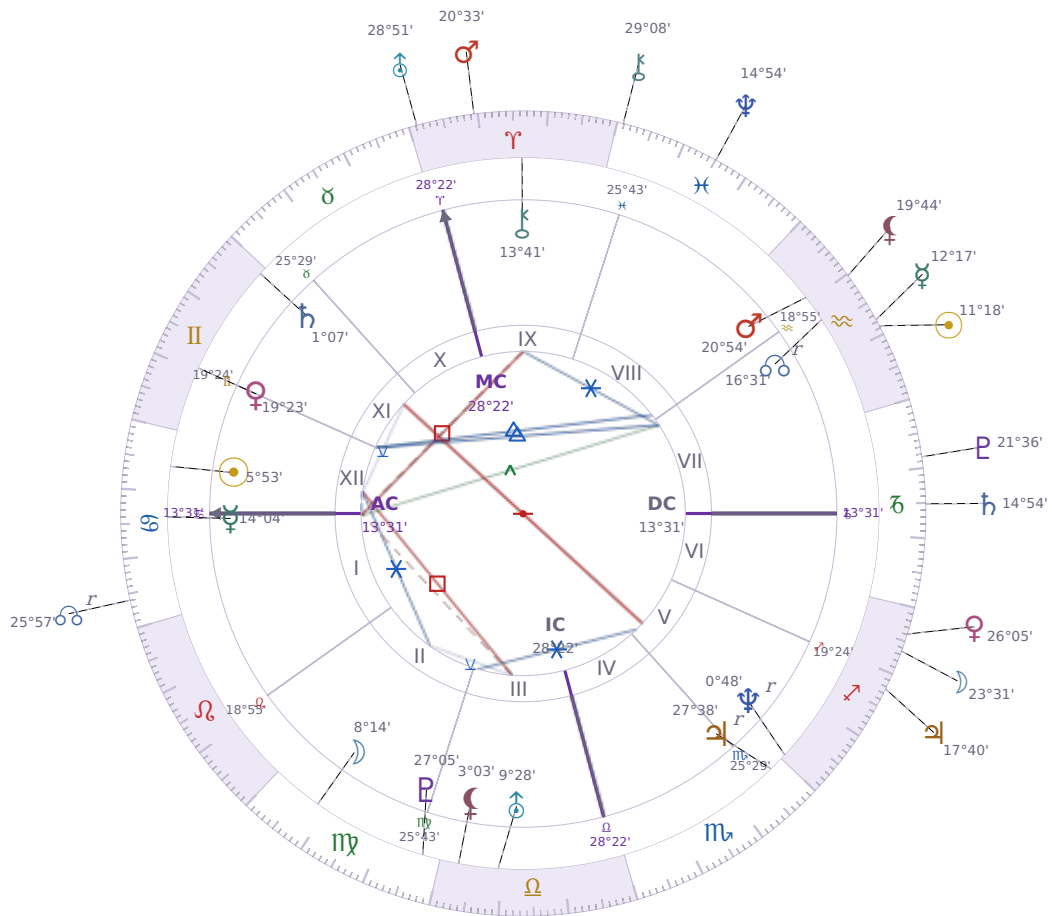

DAILY HOROSCOPE

Elon Reeve Musk

Businessman, entrepreneur, and political figure (born 1971)

♋ Cancer June 28, 1971 07:30 Pretoria

Thursday, 31 January 2019

TRANSITS FOR TODAY

☉ Sun	in ♒ Aquarius	11°18'36"
☾ Moon	in ♐ Sagittarius	23°31'36"
☿ Mercury	in ♒ Aquarius	12°17'23"
♀ Venus	in ♐ Sagittarius	26°05'46"
♂ Mars	in ♈ Aries	20°33'20"
♃ Jupiter	in ♐ Sagittarius	17°40'58"
♄ Saturn	in ♑ Capricorn	14°54'09"

♅ Uranus	in ♈ Aries	28°51'47"
♆ Neptune	in ♋ Pisces	14°54'35"
♇ Pluto	in ♏ Capricorn	21°36'47"
♁ Chiron	in ♋ Pisces	29°08'01"
♁ NNode	in ♋ Cancer Rx	25°57'10"
♁ Lilith	in ♒ Aquarius	19°44'46"

NATAL PLANETS