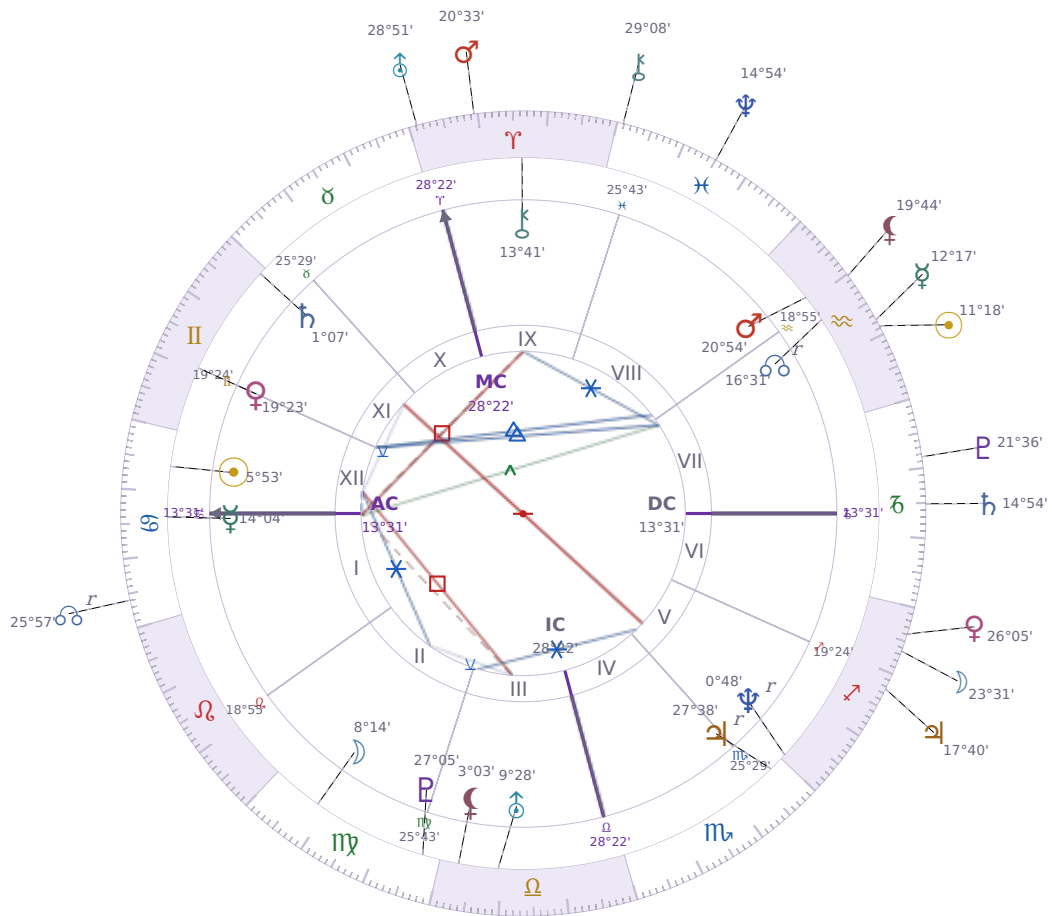

DAILY HOROSCOPE

Elon Reeve Musk

Businessman, entrepreneur, and political figure (born 1971)

♋ Cancer June 28, 1971 07:30 Pretoria

Thursday, 31 January 2019

TRANSITS FOR TODAY

☉ Sun	in ♒ Aquarius	11°18'36"
☾ Moon	in ♈ Sagittarius	23°31'36"
☿ Mercury	in ♒ Aquarius	12°17'23"
♀ Venus	in ♈ Sagittarius	26°05'46"
♂ Mars	in ♈ Aries	20°33'20"
♃ Jupiter	in ♈ Sagittarius	17°40'58"
♄ Saturn	in ♏ Capricorn	14°54'09"

♅ Uranus	in ♈ Aries	28°51'47"
♆ Neptune	in ♋ Pisces	14°54'35"
♇ Pluto	in ♐ Capricorn	21°36'47"
♁ Chiron	in ♋ Pisces	29°08'01"
♁ NNode	in ♋ Cancer Rx	25°57'10"
♁ Lilith	in ♒ Aquarius	19°44'46"

NATAL PLANETS