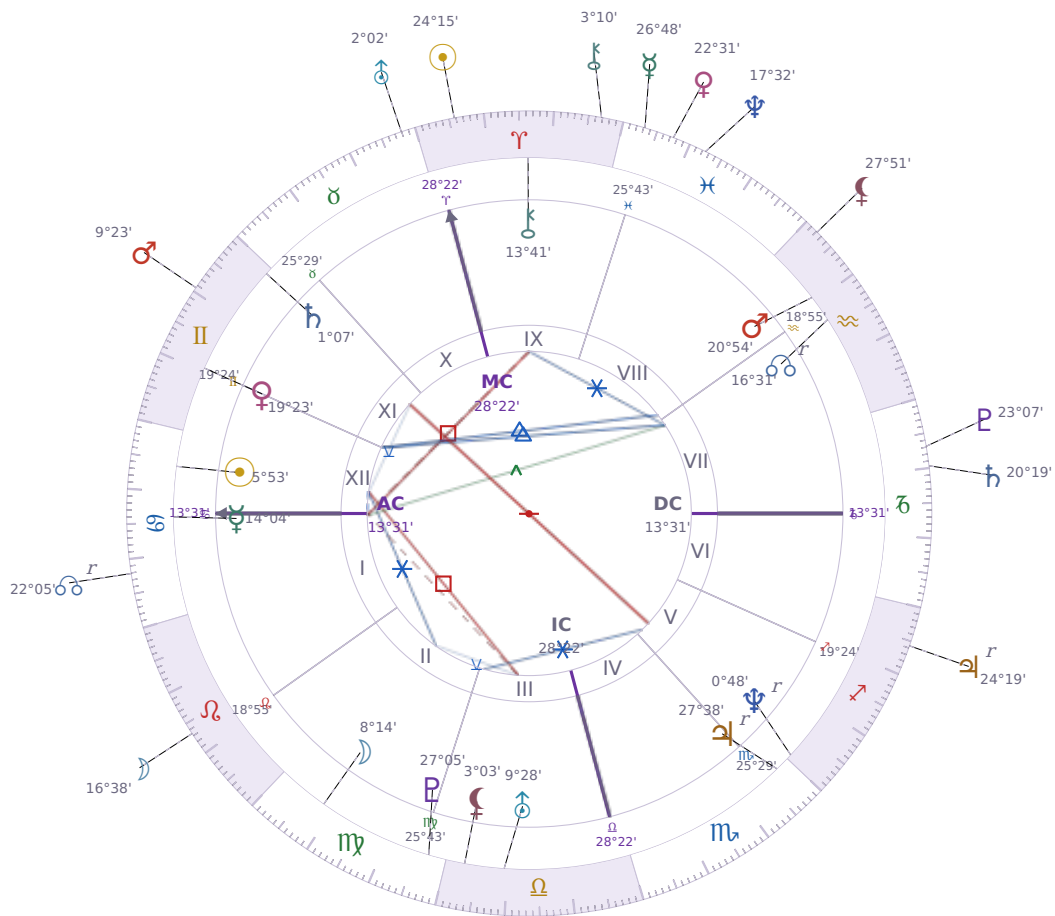

DAILY HOROSCOPE

Elon Reeve Musk

Businessman, entrepreneur, and political figure (born 1971)

♋ Cancer June 28, 1971 07:30 Pretoria

Sunday, 14 April 2019

TRANSITS FOR TODAY

| | | |
|-----------|---------------------|-----------|
| ☉ Sun | in ♈ Aries | 24°15'31" |
| ☾ Moon | in ♌ Leo | 16°38'21" |
| ☿ Mercury | in ♋ Pisces | 26°48'05" |
| ♀ Venus | in ♋ Pisces | 22°31'52" |
| ♂ Mars | in ♊ Gemini | 9°23'40" |
| ♃ Jupiter | in ♐ Sagittarius Rx | 24°19'40" |
| ♄ Saturn | in ♑ Capricorn | 20°19'17" |

| | | |
|-----------|----------------|-----------|
| ♅ Uranus | in ♉ Taurus | 2°02'36" |
| ♆ Neptune | in ♓ Pisces | 17°32'38" |
| ♇ Pluto | in ♑ Capricorn | 23°07'34" |
| ♁ Chiron | in ♈ Aries | 3°10'04" |
| ♊ NNode | in ♋ Cancer Rx | 22°05'12" |
| ♁ Lilith | in ♒ Aquarius | 27°51'13" |

NATAL PLANETS

| | | | |
|--------------|------------------|-----------|--------|
| ☉ Sun | in ♋ Cancer | 5°53'26" | XII |
| ☾ Moon | in ♍ Virgo | 8°14'52" | II |
| ☿ Mercury | in ♋ Cancer | 14°04'03" | I |
| ♀ Venus | in ♊ Gemini | 19°23'48" | XI |
| ♂ Mars | in ♒ Aquarius | 20°54'21" | VIII |
| ♃ Jupiter | in ♏ Scorpio | 27°38'52" | V Rx |
| ♄ Saturn | in ♊ Gemini | 1°07'22" | XI |
| ♅ Uranus | in ♎ Libra | 9°28'55" | III |
| ♆ Neptune | in ♐ Sagittarius | 0°48'48" | V Rx |
| ♇ Pluto | in ♍ Virgo | 27°05'36" | III |
| ♁ Chiron | in ♈ Aries | 13°41'50" | IX |
| ♊ North Node | in ♒ Aquarius | 16°31'23" | VII Rx |
| ♁ Lilith | in ♎ Libra | 3°03'14" | III |