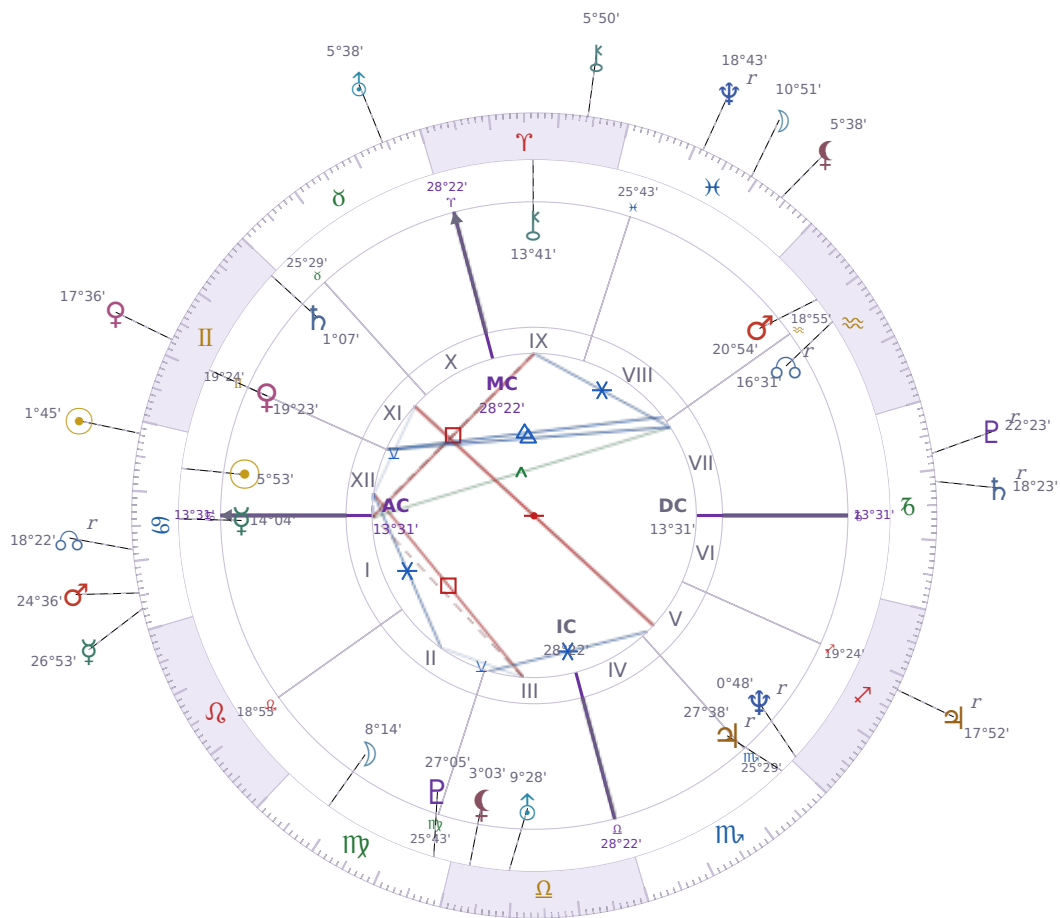

DAILY HOROSCOPE

Elon Reeve Musk

Businessman, entrepreneur, and political figure (born 1971)

♋ Cancer June 28, 1971 07:30 Pretoria

Sunday, 23 June 2019

TRANSITS FOR TODAY

☉ Sun	in ♋ Cancer	1°45'10"
☾ Moon	in ♓ Pisces	10°51'12"
☿ Mercury	in ♋ Cancer	26°53'41"
♀ Venus	in ♊ Gemini	17°36'13"
♂ Mars	in ♋ Cancer	24°36'21"
♃ Jupiter	in ♐ Sagittarius Rx	17°52'09"
♄ Saturn	in ♑ Capricorn Rx	18°23'06"

♅ Uranus	in ♉ Taurus	5°38'37"
♆ Neptune	in ♓ Pisces Rx	18°43'24"
♇ Pluto	in ♑ Capricorn Rx	22°23'31"
♁ Chiron	in ♈ Aries	5°50'09"
♊ NNode	in ♋ Cancer Rx	18°22'48"
♁ Lilith	in ♓ Pisces	5°38'47"

NATAL PLANETS