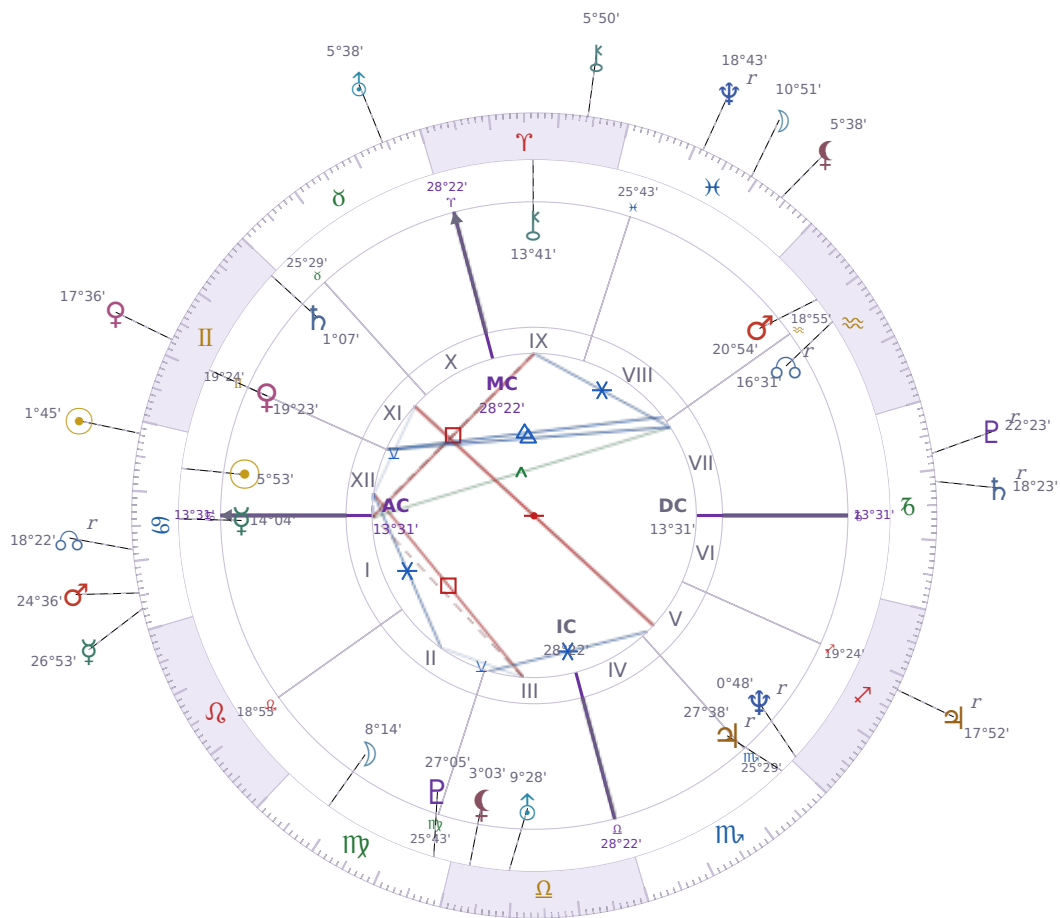

DAILY HOROSCOPE

Elon Reeve Musk

Businessman, entrepreneur, and political figure (born 1971)

♋ Cancer June 28, 1971 07:30 Pretoria

Sunday, 23 June 2019

TRANSITS FOR TODAY

☉ Sun	in ♋ Cancer	1°45'10"
☾ Moon	in ♋ Cancer	10°51'12"
☿ Mercury	in ♋ Cancer	26°53'41"
♀ Venus	in ♋ Cancer	17°36'13"
♂ Mars	in ♋ Cancer	24°36'21"
♃ Jupiter	in ♋ Sagittarius Rx	17°52'09"
♄ Saturn	in ♋ Capricorn Rx	18°23'06"

♅ Uranus	in ♉ Taurus	5°38'37"
♆ Neptune	in ♓ Pisces Rx	18°43'24"
♇ Pluto	in ♑ Capricorn Rx	22°23'31"
♁ Chiron	in ♈ Aries	5°50'09"
♊ NNode	in ♋ Cancer Rx	18°22'48"
♁ Lilith	in ♓ Pisces	5°38'47"

NATAL PLANETS