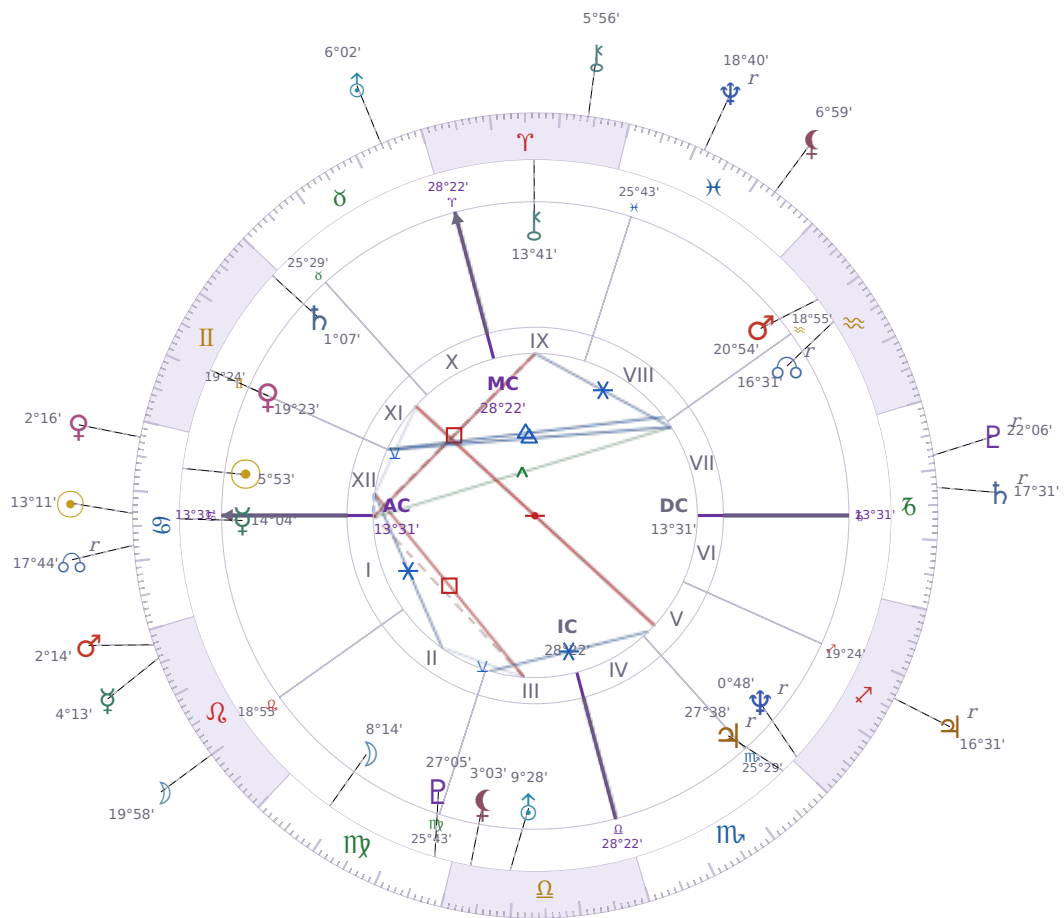

DAILY HOROSCOPE

Elon Reeve Musk

Businessman, entrepreneur, and political figure (born 1971)

♋ Cancer June 28, 1971 07:30 Pretoria

Friday, 5 July 2019

TRANSITS FOR TODAY

☉ Sun	in ♋ Cancer	13°11'54"
☾ Moon	in ♌ Leo	19°58'05"
☿ Mercury	in ♌ Leo	4°13'35"
♀ Venus	in ♋ Cancer	2°16'50"
♂ Mars	in ♌ Leo	2°14'40"
♃ Jupiter	in ♐ Sagittarius Rx	16°31'19"
♄ Saturn	in ♑ Capricorn Rx	17°31'34"

♅ Uranus	in ♉ Taurus	6°02'47"
♆ Neptune	in ♋ Pisces Rx	18°40'21"
♇ Pluto	in ♑ Capricorn Rx	22°06'48"
♁ Chiron	in ♈ Aries	5°56'06"
♊ NNode	in ♋ Cancer Rx	17°44'41"
♁ Lilith	in ♋ Pisces	6°59'03"

## NATAL PLANETS

☉ Sun	in ♋ Cancer	5°53'26"	XII
☾ Moon	in ♍ Virgo	8°14'52"	II
☿ Mercury	in ♋ Cancer	14°04'03"	I
♀ Venus	in ♊ Gemini	19°23'48"	XI
♂ Mars	in ♒ Aquarius	20°54'21"	VIII
♃ Jupiter	in ♏ Scorpio	27°38'52"	V Rx
♄ Saturn	in ♊ Gemini	1°07'22"	XI
♅ Uranus	in ♎ Libra	9°28'55"	III
♆ Neptune	in ♐ Sagittarius	0°48'48"	V Rx
♇ Pluto	in ♍ Virgo	27°05'36"	III
♁ Chiron	in ♈ Aries	13°41'50"	IX
♊ North Node	in ♒ Aquarius	16°31'23"	VII Rx
♁ Lilith	in ♎ Libra	3°03'14"	III