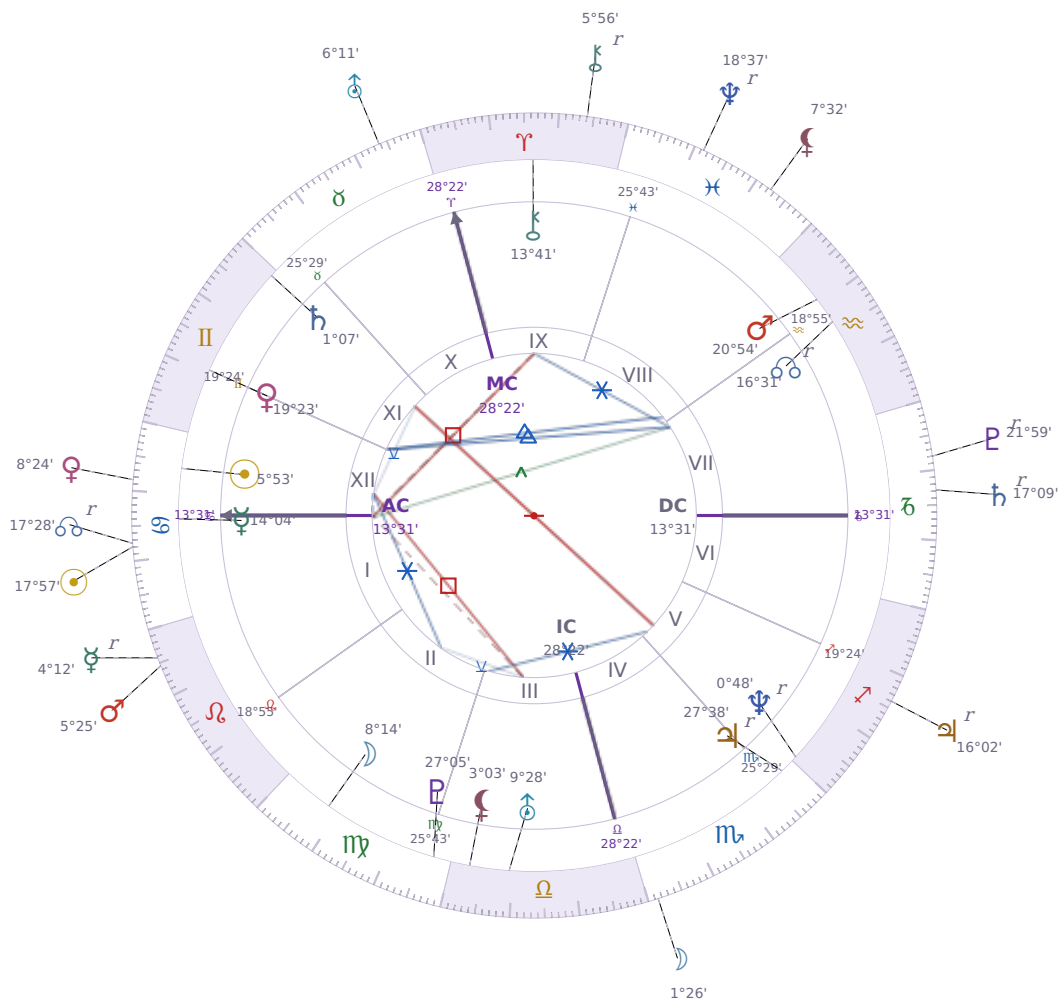

DAILY HOROSCOPE

Elon Reeve Musk

Businessman, entrepreneur, and political figure (born 1971)

♋ Cancer June 28, 1971 07:30 Pretoria

Wednesday, 10 July 2019

TRANSITS FOR TODAY

☉ Sun	in ♋ Cancer	17°57'57"
☾ Moon	in ♏ Scorpio	1°26'34"
☿ Mercury	in ♌ Leo Rx	4°12'50"
♀ Venus	in ♋ Cancer	8°24'23"
♂ Mars	in ♌ Leo	5°25'20"
♃ Jupiter	in ♐ Sagittarius Rx	16°02'18"
♄ Saturn	in ♏ Capricorn Rx	17°09'28"

♅ Uranus	in ♉ Taurus	6°11'05"
♆ Neptune	in ♋ Pisces Rx	18°37'45"
♇ Pluto	in ♑ Capricorn Rx	21°59'33"
♁ Chiron	in ♈ Aries Rx	5°56'22"
♊ NNode	in ♋ Cancer Rx	17°28'47"
♁ Lilith	in ♋ Pisces	7°32'30"

NATAL PLANETS