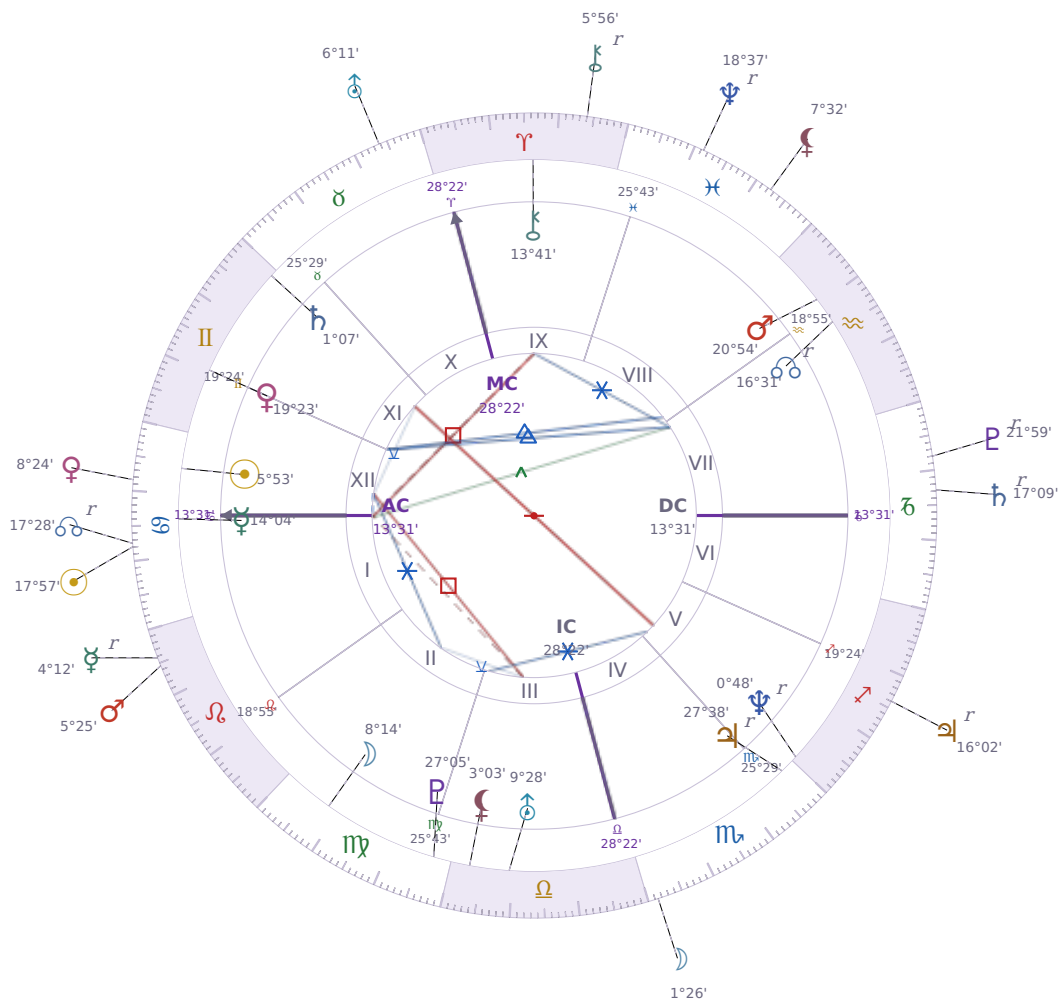

DAILY HOROSCOPE

Elon Reeve Musk

Businessman, entrepreneur, and political figure (born 1971)

♋ Cancer June 28, 1971 07:30 Pretoria

Wednesday, 10 July 2019

TRANSITS FOR TODAY

☉ Sun	in ♋ Cancer	17°57'57"
☾ Moon	in ♏ Scorpio	1°26'34"
☿ Mercury	in ♌ Leo Rx	4°12'50"
♀ Venus	in ♋ Cancer	8°24'23"
♂ Mars	in ♌ Leo	5°25'20"
♃ Jupiter	in ♐ Sagittarius Rx	16°02'18"
♄ Saturn	in ♏ Capricorn Rx	17°09'28"

♅ Uranus	in ♉ Taurus	6°11'05"
♆ Neptune	in ♋ Pisces Rx	18°37'45"
♇ Pluto	in ♑ Capricorn Rx	21°59'33"
♁ Chiron	in ♈ Aries Rx	5°56'22"
♊ NNode	in ♋ Cancer Rx	17°28'47"
♁ Lilith	in ♋ Pisces	7°32'30"

NATAL PLANETS