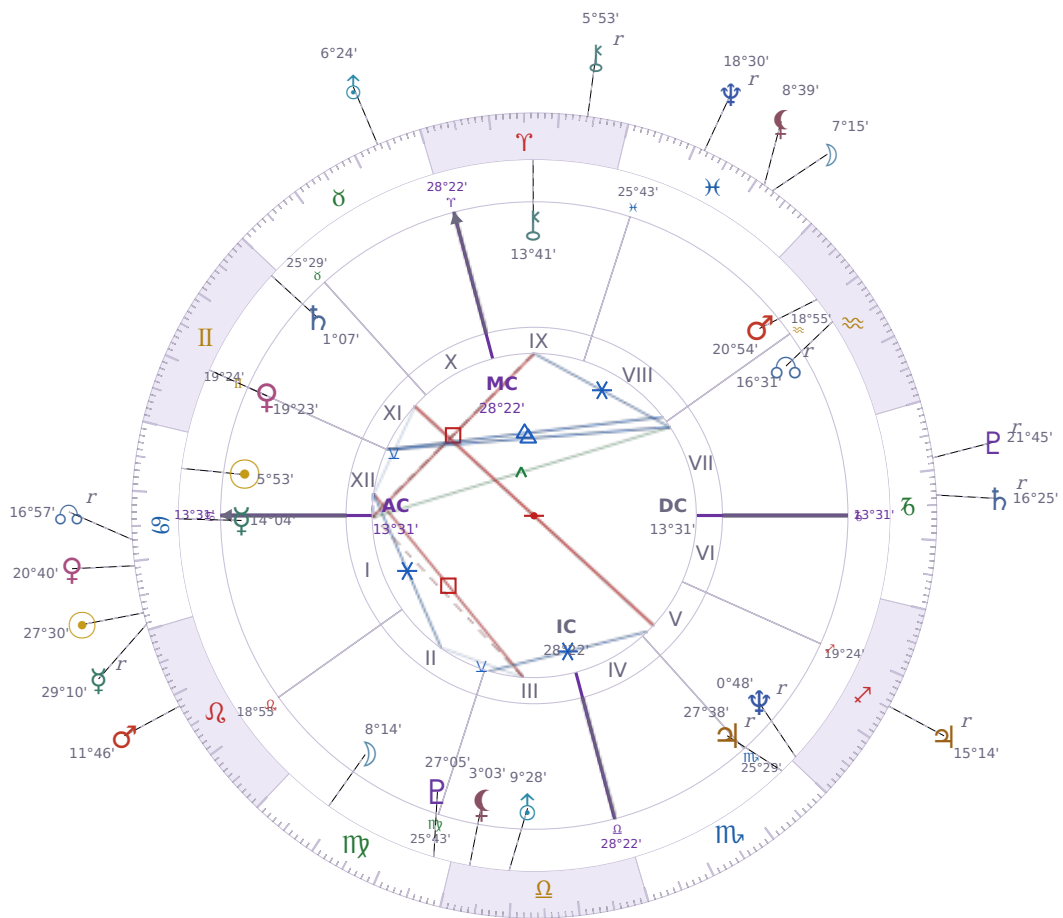

DAILY HOROSCOPE

Elon Reeve Musk

Businessman, entrepreneur, and political figure (born 1971)

♋ Cancer June 28, 1971 07:30 Pretoria

Saturday, 20 July 2019

TRANSITS FOR TODAY

☉ Sun	in ♋ Cancer	27°30'05"
☾ Moon	in ♓ Pisces	7°15'32"
☿ Mercury	in ♋ Cancer Rx	29°10'47"
♀ Venus	in ♋ Cancer	20°40'41"
♂ Mars	in ♌ Leo	11°46'14"
♃ Jupiter	in ♐ Sagittarius Rx	15°14'57"
♄ Saturn	in ♑ Capricorn Rx	16°25'43"

♅ Uranus	in	♉ Taurus	6°24'23"
♆ Neptune	in	♓ Pisces Rx	18°30'21"
♇ Pluto	in	♑ Capricorn Rx	21°45'00"
♁ Chiron	in	♈ Aries Rx	5°53'01"
♊ NNode	in	♋ Cancer Rx	16°57'02"
♁ Lilith	in	♓ Pisces	8°39'26"

## NATAL PLANETS

☉ Sun	in	♋ Cancer	5°53'26"	XII
☾ Moon	in	♍ Virgo	8°14'52"	II
☿ Mercury	in	♋ Cancer	14°04'03"	I
♀ Venus	in	♊ Gemini	19°23'48"	XI
♂ Mars	in	♒ Aquarius	20°54'21"	VIII
♃ Jupiter	in	♏ Scorpio	27°38'52"	V Rx
♄ Saturn	in	♊ Gemini	1°07'22"	XI
♅ Uranus	in	♎ Libra	9°28'55"	III
♆ Neptune	in	♐ Sagittarius	0°48'48"	V Rx
♇ Pluto	in	♍ Virgo	27°05'36"	III
♁ Chiron	in	♈ Aries	13°41'50"	IX
♊ North Node	in	♒ Aquarius	16°31'23"	VII Rx
♁ Lilith	in	♎ Libra	3°03'14"	III