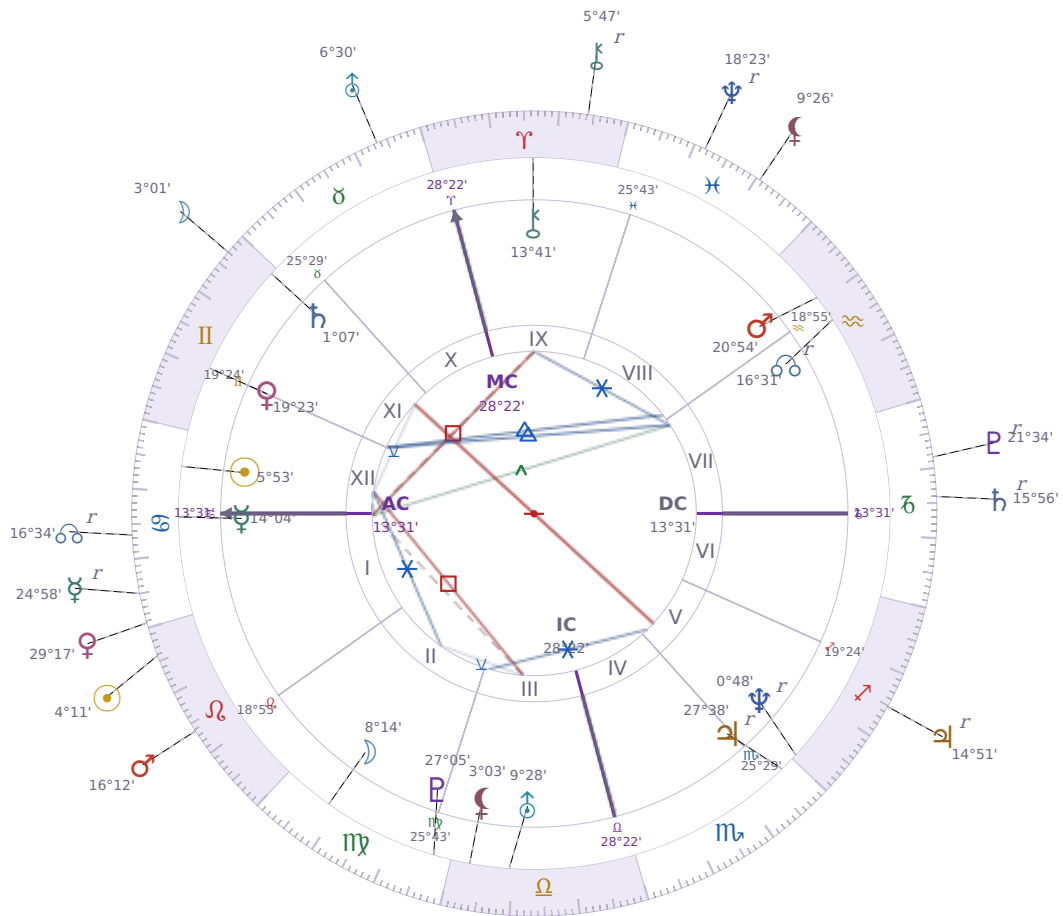

DAILY HOROSCOPE

Elon Reeve Musk

Businessman, entrepreneur, and political figure (born 1971)

♋ Cancer June 28, 1971 07:30 Pretoria

Saturday, 27 July 2019

TRANSITS FOR TODAY

☉ Sun	in ♌ Leo	4°11'06"
☾ Moon	in ♊ Gemini	3°01'26"
☿ Mercury	in ♋ Cancer Rx	24°58'49"
♀ Venus	in ♋ Cancer	29°17'14"
♂ Mars	in ♌ Leo	16°12'43"
♃ Jupiter	in ♐ Sagittarius Rx	14°51'20"
♄ Saturn	in ♑ Capricorn Rx	15°56'21"

♅ Uranus	in ♉ Taurus	6°30'55"
♆ Neptune	in ♋ Pisces Rx	18°23'33"
♇ Pluto	in ♄ Capricorn Rx	21°34'57"
♁ Chiron	in ♈ Aries Rx	5°47'38"
♊ NNode	in ♋ Cancer Rx	16°34'47"
♁ Lilith	in ♋ Pisces	9°26'18"

NATAL PLANETS