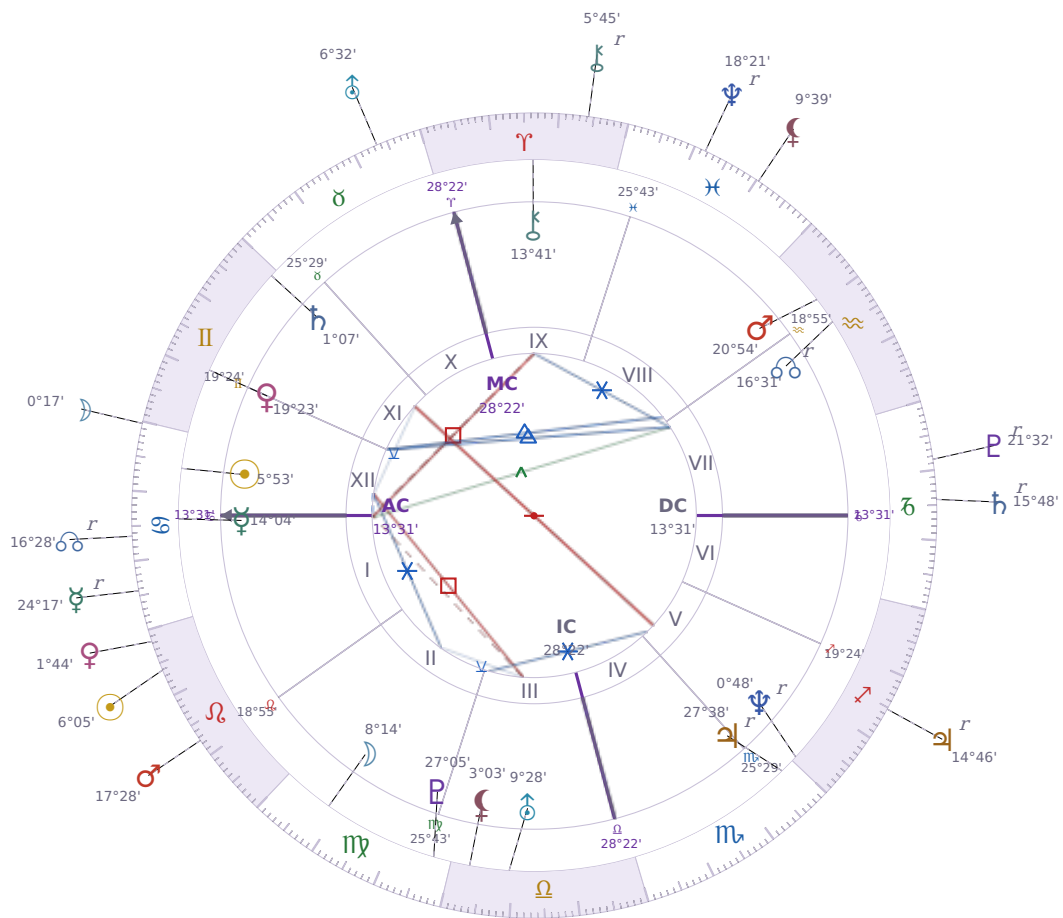

DAILY HOROSCOPE

Elon Reeve Musk

Businessman, entrepreneur, and political figure (born 1971)

♋ Cancer June 28, 1971 07:30 Pretoria

Monday, 29 July 2019

TRANSITS FOR TODAY

☉ Sun	in ♌ Leo	6°05'49"
☾ Moon	in ♋ Cancer	0°17'08"
☿ Mercury	in ♋ Cancer Rx	24°17'50"
♀ Venus	in ♌ Leo	1°45'00"
♂ Mars	in ♌ Leo	17°28'52"
♃ Jupiter	in ♐ Sagittarius Rx	14°46'09"
♄ Saturn	in ♑ Capricorn Rx	15°48'16"

♅ Uranus	in ♉ Taurus	6°32'22"
♆ Neptune	in ♓ Pisces Rx	18°21'23"
♇ Pluto	in ♑ Capricorn Rx	21°32'08"
♁ Chiron	in ♈ Aries Rx	5°45'40"
♊ NNode	in ♋ Cancer Rx	16°28'26"
♁ Lilith	in ♓ Pisces	9°39'41"

NATAL PLANETS