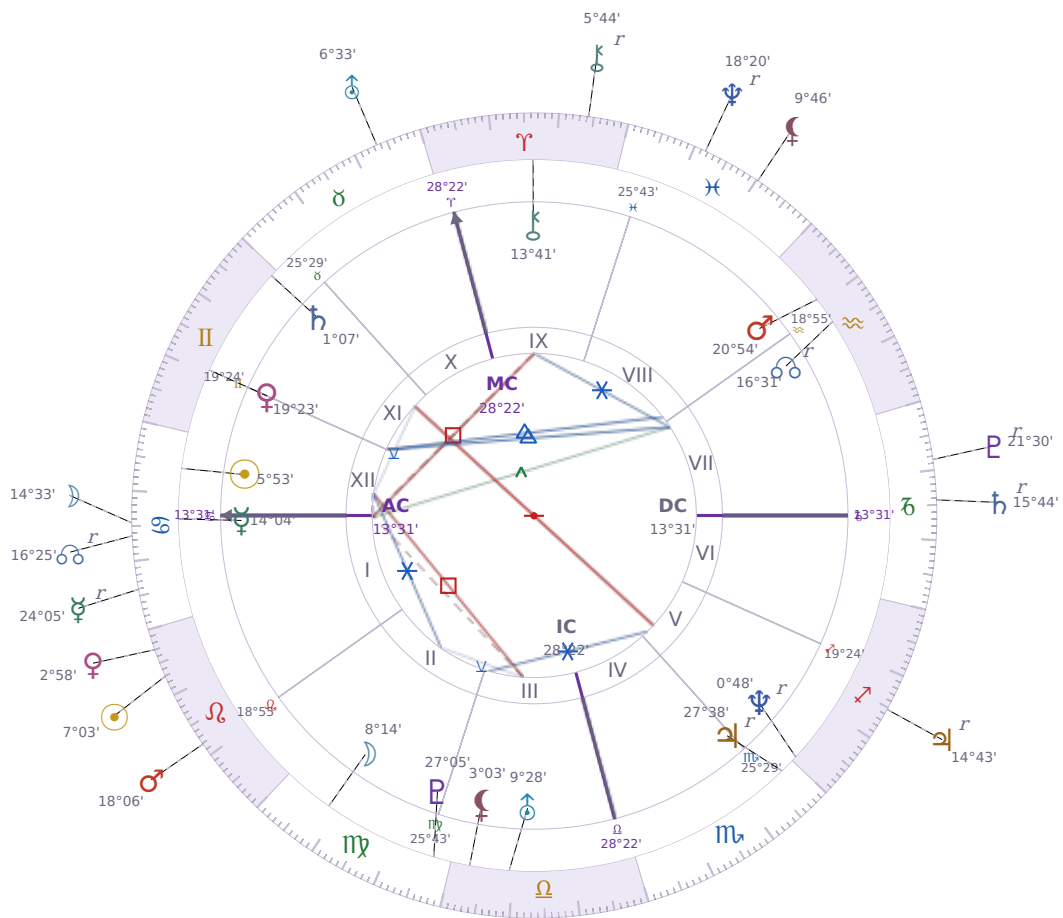

DAILY HOROSCOPE

Elon Reeve Musk

Businessman, entrepreneur, and political figure (born 1971)

♋ Cancer June 28, 1971 07:30 Pretoria

Tuesday, 30 July 2019

TRANSITS FOR TODAY

☉ Sun	in ♌ Leo	7°03'12"
☾ Moon	in ♋ Cancer	14°33'23"
☿ Mercury	in ♋ Cancer Rx	24°05'10"
♀ Venus	in ♌ Leo	2°58'55"
♂ Mars	in ♌ Leo	18°06'57"
♃ Jupiter	in ♐ Sagittarius Rx	14°43'50"
♄ Saturn	in ♑ Capricorn Rx	15°44'18"

♅ Uranus	in ♉ Taurus	6°33'01"
♆ Neptune	in ♋ Pisces Rx	18°20'16"
♇ Pluto	in ♏ Capricorn Rx	21°30'45"
♁ Chiron	in ♈ Aries Rx	5°44'36"
♊ NNode	in ♋ Cancer Rx	16°25'15"
♁ Lilith	in ♋ Pisces	9°46'23"

NATAL PLANETS