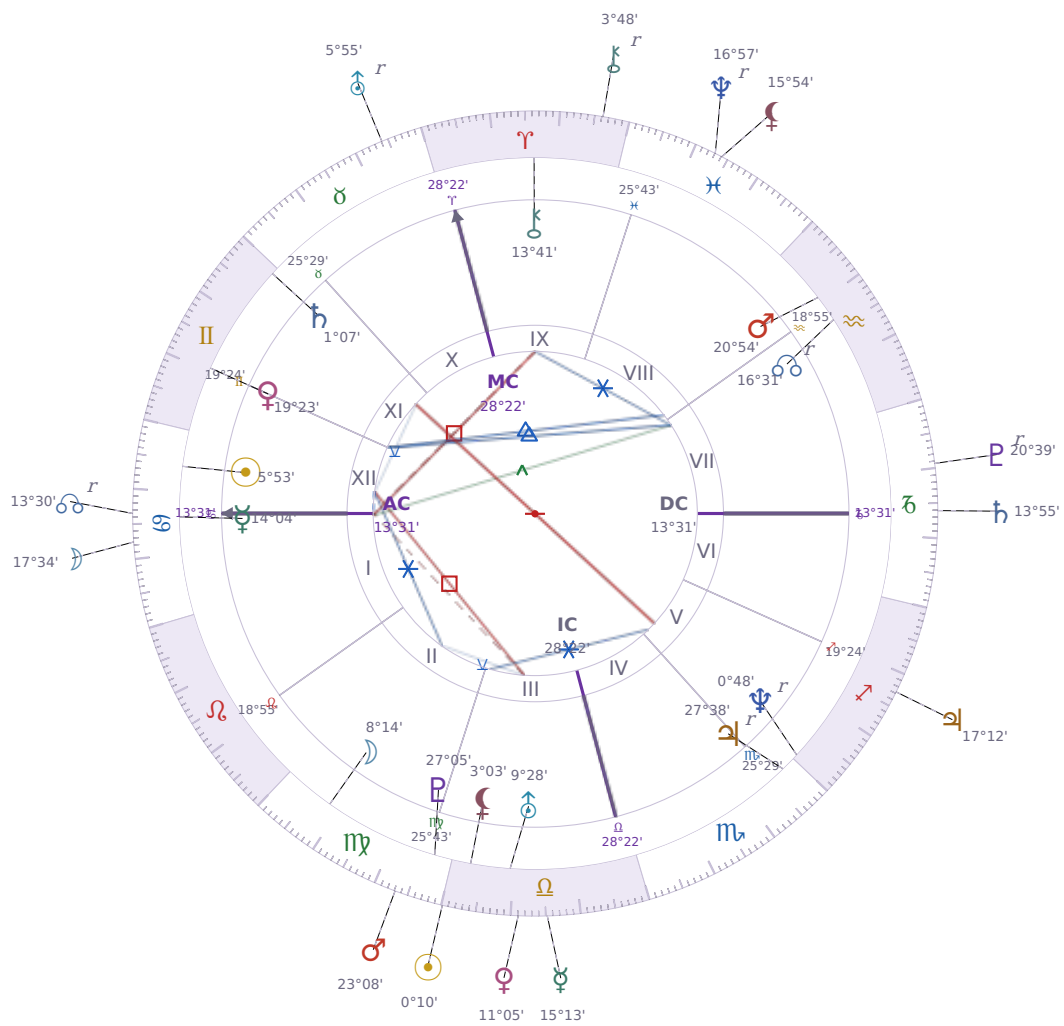

DAILY HOROSCOPE

Elon Reeve Musk

Businessman, entrepreneur, and political figure (born 1971)

♋ Cancer June 28, 1971 07:30 Pretoria

Monday, 23 September 2019

TRANSITS FOR TODAY

☉ Sun	in ♎ Libra	0°10'11"
☾ Moon	in ♋ Cancer	17°34'09"
☿ Mercury	in ♎ Libra	15°13'31"
♀ Venus	in ♎ Libra	11°05'24"
♂ Mars	in ♍ Virgo	23°08'17"
♃ Jupiter	in ♐ Sagittarius	17°12'46"
♄ Saturn	in ♑ Capricorn	13°55'53"

♅ Uranus	in	♉ Taurus Rx	5°55'09"
♆ Neptune	in	♓ Pisces Rx	16°57'03"
♇ Pluto	in	♑ Capricorn Rx	20°39'26"
♁ Chiron	in	♈ Aries Rx	3°48'55"
♊ NNode	in	♋ Cancer Rx	13°30'29"
♁ Lilith	in	♓ Pisces	15°54'57"

NATAL PLANETS