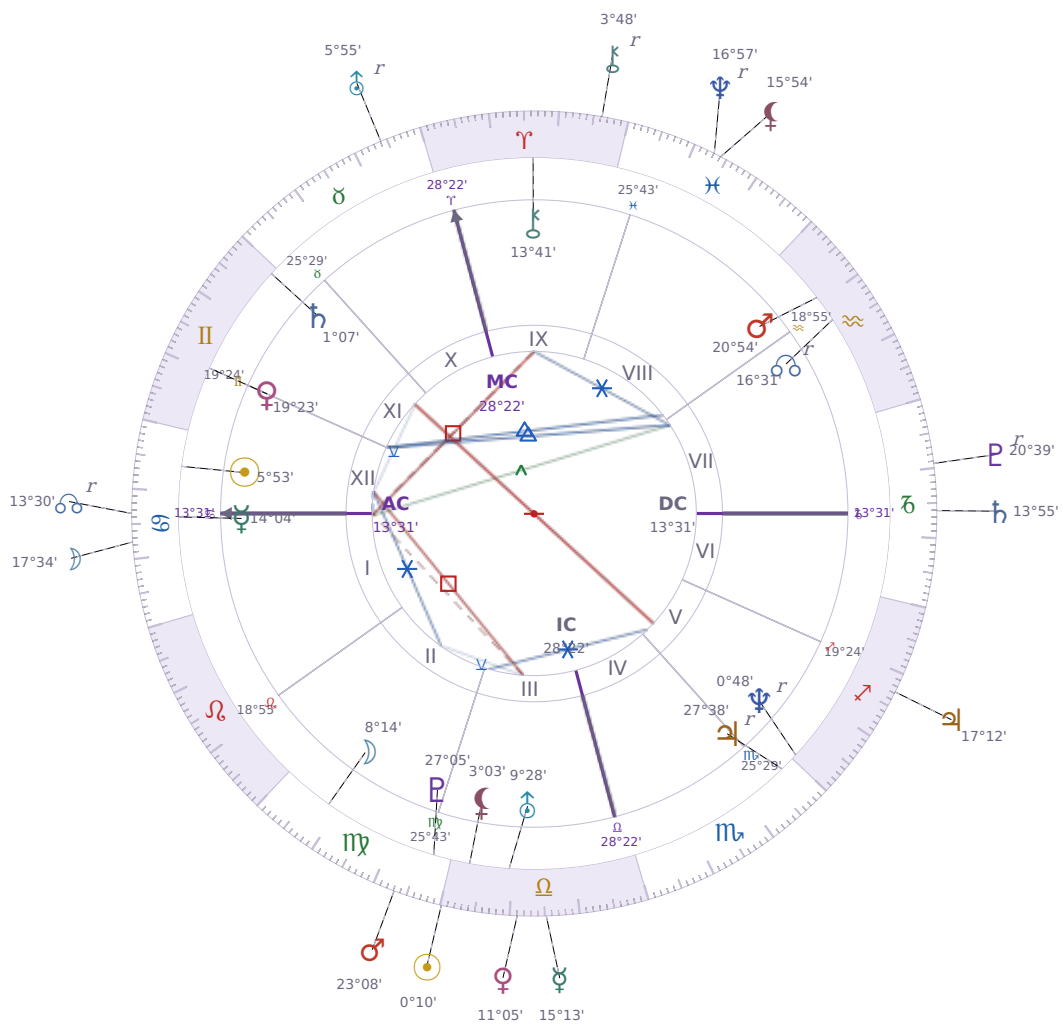

DAILY HOROSCOPE

Elon Reeve Musk

Businessman, entrepreneur, and political figure (born 1971)

♋ Cancer June 28, 1971 07:30 Pretoria

Monday, 23 September 2019

TRANSITS FOR TODAY

☉ Sun	in ♎ Libra	0°10'11"
☾ Moon	in ♋ Cancer	17°34'09"
☿ Mercury	in ♎ Libra	15°13'31"
♀ Venus	in ♎ Libra	11°05'24"
♂ Mars	in ♍ Virgo	23°08'17"
♃ Jupiter	in ♐ Sagittarius	17°12'46"
♄ Saturn	in ♑ Capricorn	13°55'53"

♅ Uranus	in	♉ Taurus Rx	5°55'09"
♆ Neptune	in	♓ Pisces Rx	16°57'03"
♇ Pluto	in	♑ Capricorn Rx	20°39'26"
♁ Chiron	in	♈ Aries Rx	3°48'55"
♊ NNode	in	♋ Cancer Rx	13°30'29"
♁ Lilith	in	♓ Pisces	15°54'57"

NATAL PLANETS