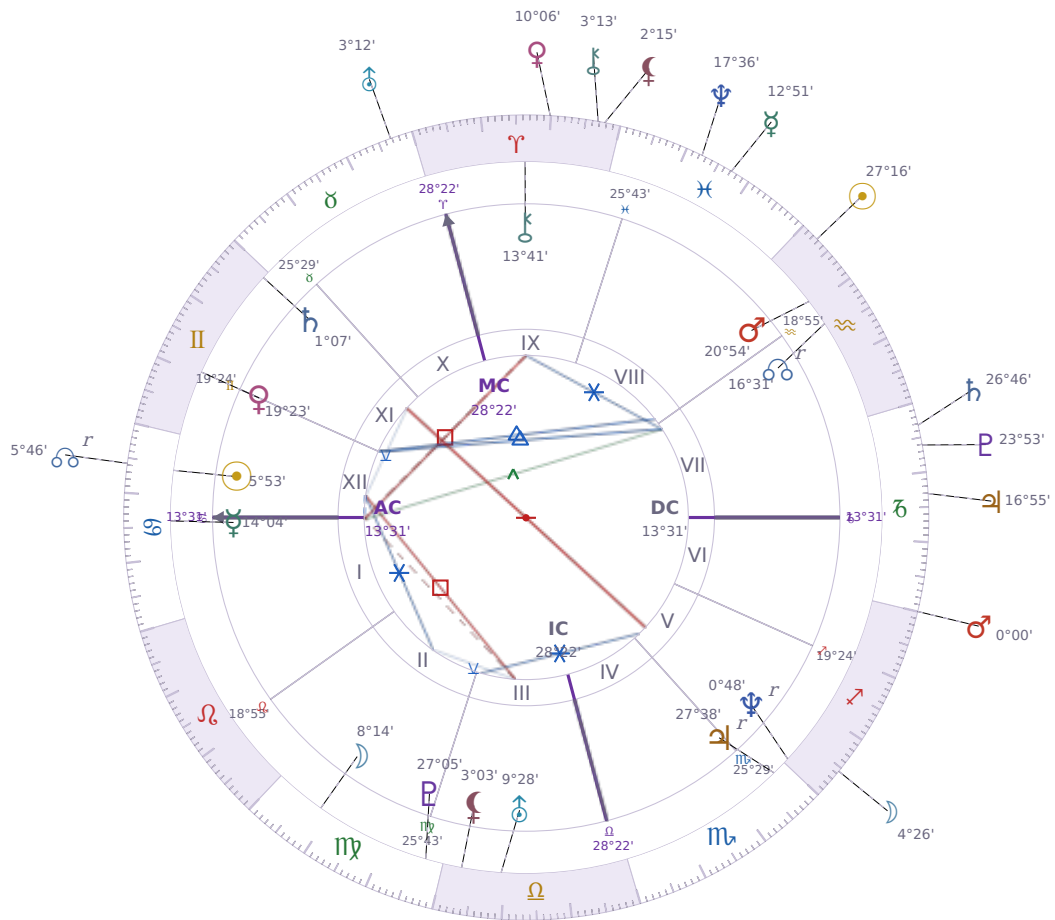

DAILY HOROSCOPE

Elon Reeve Musk

Businessman, entrepreneur, and political figure (born 1971)

♋ Cancer June 28, 1971 07:30 Pretoria

Sunday, 16 February 2020

TRANSITS FOR TODAY

☉ Sun	in ♒ Aquarius	27°16'04"
☾ Moon	in ♐ Sagittarius	4°26'42"
☿ Mercury	in ♓ Pisces	12°51'52"
♀ Venus	in ♈ Aries	10°06'02"
♂ Mars	in ♑ Capricorn	0°00'46"
♃ Jupiter	in ♑ Capricorn	16°55'46"
♄ Saturn	in ♑ Capricorn	26°46'38"

♅ Uranus	in ♉ Taurus	3°12'59"
♆ Neptune	in ♓ Pisces	17°36'37"
♇ Pluto	in ♑ Capricorn	23°53'32"
♁ Chiron	in ♈ Aries	3°13'58"
♊ NNode	in ♋ Cancer Rx	5°46'37"
♁ Lilith	in ♈ Aries	2°15'42"

NATAL PLANETS

☉ Sun	in ♋ Cancer	5°53'26"	XII
☾ Moon	in ♍ Virgo	8°14'52"	II
☿ Mercury	in ♋ Cancer	14°04'03"	I
♀ Venus	in ♊ Gemini	19°23'48"	XI
♂ Mars	in ♒ Aquarius	20°54'21"	VIII
♃ Jupiter	in ♏ Scorpio	27°38'52"	V Rx
♄ Saturn	in ♊ Gemini	1°07'22"	XI
♅ Uranus	in ♎ Libra	9°28'55"	III
♆ Neptune	in ♐ Sagittarius	0°48'48"	V Rx
♇ Pluto	in ♍ Virgo	27°05'36"	III
♁ Chiron	in ♈ Aries	13°41'50"	IX
♊ North Node	in ♒ Aquarius	16°31'23"	VII Rx
♁ Lilith	in ♎ Libra	3°03'14"	III

KEY DATE

♂ Mars enters ♑ Capricorn

Mars in *Capricorn* brings **steady focus** to work and long-term goals, so people tend to notice they can **stick with difficult tasks** without burning out or losing patience. In relationships and at work, this transit makes people more **direct and serious** about what they want, which often means fewer complaints and more straightforward conversations about practical problems. Over the next weeks, expect a shift toward **getting results** rather than starting new things—the energy works best on finishing projects and building something that actually lasts.