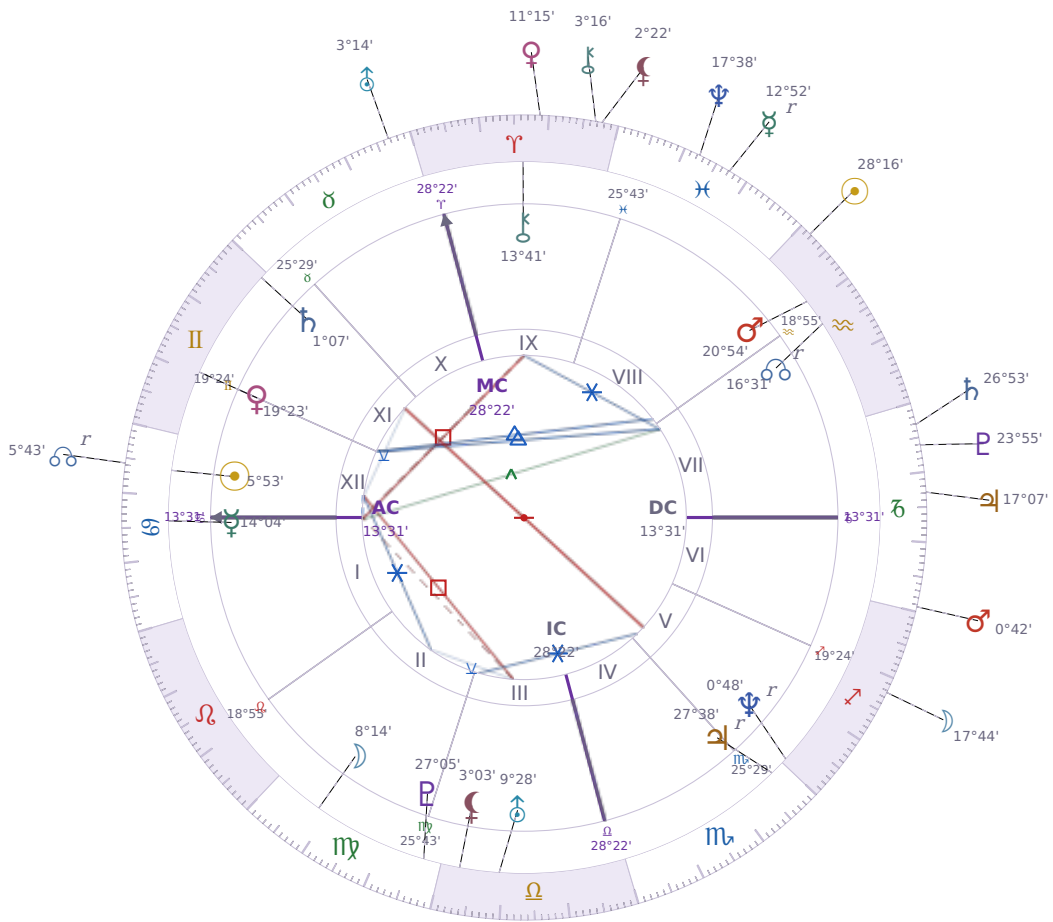

DAILY HOROSCOPE

Elon Reeve Musk

Businessman, entrepreneur, and political figure (born 1971)

♋ Cancer June 28, 1971 07:30 Pretoria

Monday, 17 February 2020

TRANSITS FOR TODAY

☉ Sun	in ♒ Aquarius	28°16'40"
☾ Moon	in ♐ Sagittarius	17°44'50"
☿ Mercury	in ♉ Pisces Rx	12°52'16"
♀ Venus	in ♈ Aries	11°15'16"
♂ Mars	in ♏ Capricorn	0°42'02"
♃ Jupiter	in ♏ Capricorn	17°07'53"
♄ Saturn	in ♏ Capricorn	26°53'04"

♅ Uranus	in ♉ Taurus	3°14'50"
♆ Neptune	in ♋ Pisces	17°38'47"
♇ Pluto	in ♏ Capricorn	23°55'17"
♁ Chiron	in ♈ Aries	3°16'59"
♊ NNode	in ♋ Cancer Rx	5°43'27"
♁ Lilith	in ♈ Aries	2°22'25"

NATAL PLANETS

☉ Sun	in ♋ Cancer	5°53'26"	XII
☾ Moon	in ♍ Virgo	8°14'52"	II
☿ Mercury	in ♋ Cancer	14°04'03"	I
♀ Venus	in ♊ Gemini	19°23'48"	XI
♂ Mars	in ♒ Aquarius	20°54'21"	VIII
♃ Jupiter	in ♏ Scorpio	27°38'52"	V Rx
♄ Saturn	in ♊ Gemini	1°07'22"	XI
♅ Uranus	in ♎ Libra	9°28'55"	III
♆ Neptune	in ♐ Sagittarius	0°48'48"	V Rx
♇ Pluto	in ♍ Virgo	27°05'36"	III
♁ Chiron	in ♈ Aries	13°41'50"	IX
♊ North Node	in ♒ Aquarius	16°31'23"	VII Rx
♁ Lilith	in ♎ Libra	3°03'14"	III