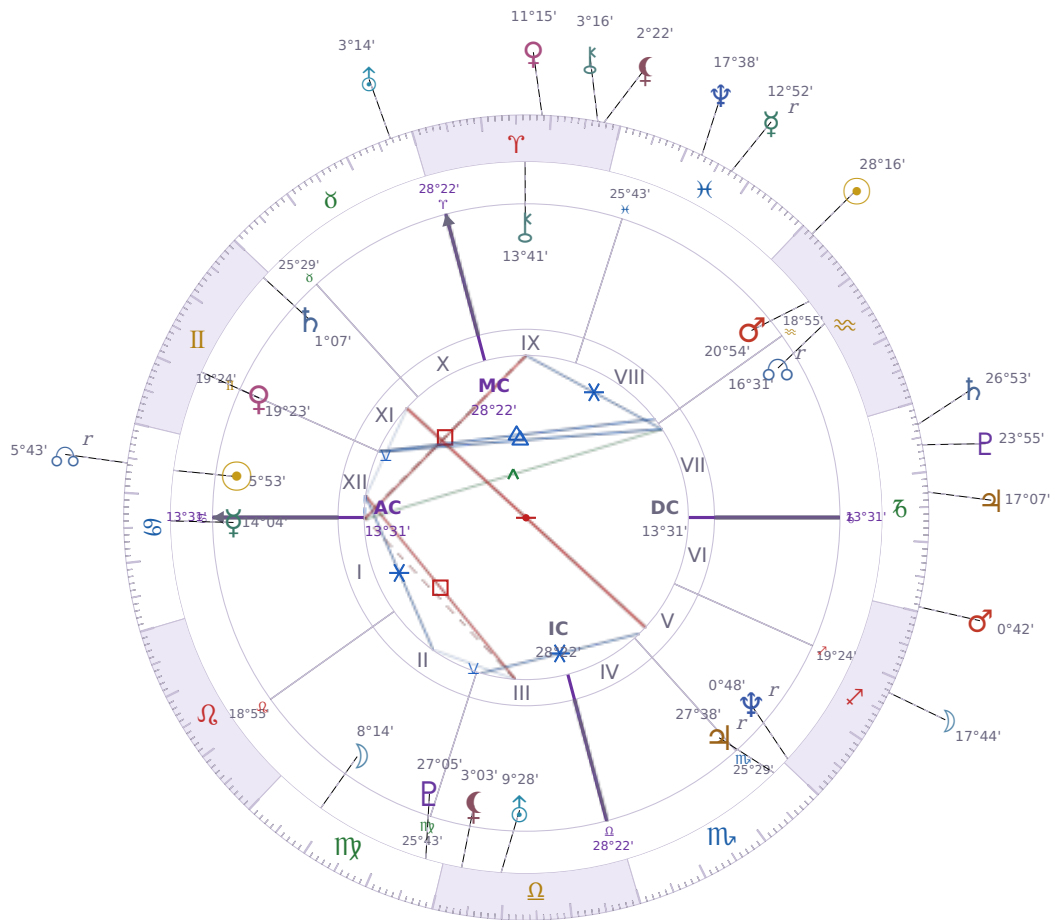

DAILY HOROSCOPE

Elon Reeve Musk

Businessman, entrepreneur, and political figure (born 1971)

♋ Cancer June 28, 1971 07:30 Pretoria

Monday, 17 February 2020

TRANSITS FOR TODAY

☉ Sun	in ♒ Aquarius	28°16'40"
☾ Moon	in ♐ Sagittarius	17°44'50"
☿ Mercury	in ♉ Pisces Rx	12°52'16"
♀ Venus	in ♈ Aries	11°15'16"
♂ Mars	in ♐ Capricorn	0°42'02"
♃ Jupiter	in ♐ Capricorn	17°07'53"
♄ Saturn	in ♐ Capricorn	26°53'04"

♅ Uranus	in ♉ Taurus	3°14'50"
♆ Neptune	in ♓ Pisces	17°38'47"
♇ Pluto	in ♑ Capricorn	23°55'17"
♁ Chiron	in ♈ Aries	3°16'59"
♁ NNode	in ♋ Cancer Rx	5°43'27"
♁ Lilith	in ♈ Aries	2°22'25"

## NATAL PLANETS

☉ Sun	in ♋ Cancer	5°53'26"	XII
☾ Moon	in ♍ Virgo	8°14'52"	II
☿ Mercury	in ♋ Cancer	14°04'03"	I
♀ Venus	in ♊ Gemini	19°23'48"	XI
♂ Mars	in ♒ Aquarius	20°54'21"	VIII
♃ Jupiter	in ♏ Scorpio	27°38'52"	V Rx
♄ Saturn	in ♊ Gemini	1°07'22"	XI
♅ Uranus	in ♎ Libra	9°28'55"	III
♆ Neptune	in ♐ Sagittarius	0°48'48"	V Rx
♇ Pluto	in ♍ Virgo	27°05'36"	III
♁ Chiron	in ♈ Aries	13°41'50"	IX
♁ North Node	in ♒ Aquarius	16°31'23"	VII Rx
♁ Lilith	in ♎ Libra	3°03'14"	III