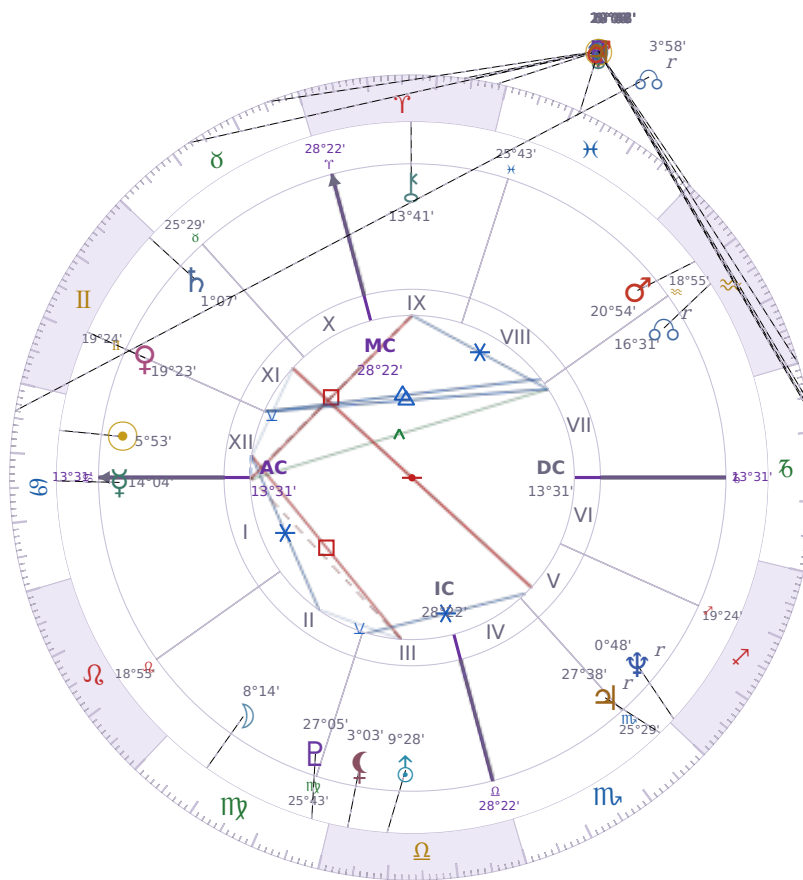

DAILY HOROSCOPE

**Elon Reeve Musk**

Businessman, entrepreneur, and political figure (born 1971)

♋ Cancer June 28, 1971 07:30 Pretoria

**Saturday, 21 March 2020**

**TRANSITS FOR TODAY**

|           |                |           |
|-----------|----------------|-----------|
| ☉ Sun     | in ♈ Aries     | 1°19'55"  |
| ☾ Moon    | in ♒ Aquarius  | 29°43'22" |
| ☿ Mercury | in ♊ Pisces    | 3°43'18"  |
| ♀ Venus   | in ♉ Taurus    | 17°18'22" |
| ♂ Mars    | in ♐ Capricorn | 23°31'20" |
| ♃ Jupiter | in ♐ Capricorn | 22°58'00" |
| ♄ Saturn  | in ♐ Capricorn | 29°57'00" |

|           |                |           |
|-----------|----------------|-----------|
| ♅ Uranus  | in ♉ Taurus    | 4°36'59"  |
| ♆ Neptune | in ♓ Pisces    | 18°53'07" |
| ♇ Pluto   | in ♑ Capricorn | 24°41'25" |
| ♁ Chiron  | in ♈ Aries     | 5°07'16"  |
| ♁ NNode   | in ♋ Cancer Rx | 3°58'35"  |
| ♁ Lilith  | in ♈ Aries     | 6°04'18"  |

## NATAL PLANETS

|              |                  |           |        |
|--------------|------------------|-----------|--------|
| ☉ Sun        | in ♋ Cancer      | 5°53'26"  | XII    |
| ☾ Moon       | in ♍ Virgo       | 8°14'52"  | II     |
| ☿ Mercury    | in ♋ Cancer      | 14°04'03" | I      |
| ♀ Venus      | in ♊ Gemini      | 19°23'48" | XI     |
| ♂ Mars       | in ♒ Aquarius    | 20°54'21" | VIII   |
| ♃ Jupiter    | in ♏ Scorpio     | 27°38'52" | V Rx   |
| ♄ Saturn     | in ♊ Gemini      | 1°07'22"  | XI     |
| ♅ Uranus     | in ♎ Libra       | 9°28'55"  | III    |
| ♆ Neptune    | in ♐ Sagittarius | 0°48'48"  | V Rx   |
| ♇ Pluto      | in ♍ Virgo       | 27°05'36" | III    |
| ♁ Chiron     | in ♈ Aries       | 13°41'50" | IX     |
| ♁ North Node | in ♒ Aquarius    | 16°31'23" | VII Rx |
| ♁ Lilith     | in ♎ Libra       | 3°03'14"  | III    |

## KEY TRANSIT FACTORS