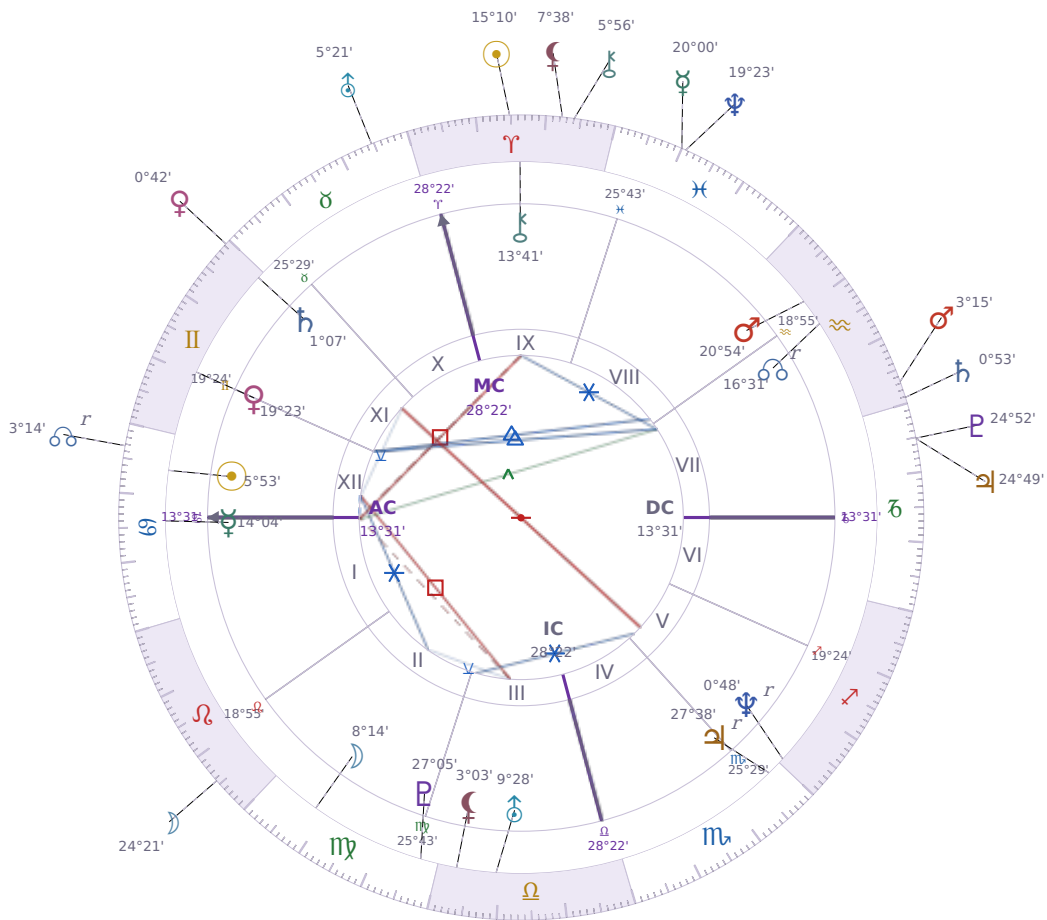

DAILY HOROSCOPE

Elon Reeve Musk

Businessman, entrepreneur, and political figure (born 1971)

♋ Cancer June 28, 1971 07:30 Pretoria

Saturday, 4 April 2020

TRANSITS FOR TODAY

☉ Sun	in ♈ Aries	15°10'45"
☾ Moon	in ♌ Leo	24°21'12"
☿ Mercury	in ♋ Pisces	20°00'05"
♀ Venus	in ♊ Gemini	0°42'14"
♂ Mars	in ♒ Aquarius	3°15'06"
♃ Jupiter	in ♐ Capricorn	24°49'02"
♄ Saturn	in ♒ Aquarius	0°53'00"

♅ Uranus	in ♉ Taurus	5°21'13"
♆ Neptune	in ♓ Pisces	19°23'34"
♇ Pluto	in ♑ Capricorn	24°52'53"
♁ Chiron	in ♈ Aries	5°56'36"
♊ NNode	in ♋ Cancer Rx	3°14'05"
♁ Lilith	in ♈ Aries	7°38'25"

## NATAL PLANETS

☉ Sun	in ♋ Cancer	5°53'26"	XII
☾ Moon	in ♍ Virgo	8°14'52"	II
☿ Mercury	in ♋ Cancer	14°04'03"	I
♀ Venus	in ♊ Gemini	19°23'48"	XI
♂ Mars	in ♒ Aquarius	20°54'21"	VIII
♃ Jupiter	in ♏ Scorpio	27°38'52"	V Rx
♄ Saturn	in ♊ Gemini	1°07'22"	XI
♅ Uranus	in ♎ Libra	9°28'55"	III
♆ Neptune	in ♐ Sagittarius	0°48'48"	V Rx
♇ Pluto	in ♍ Virgo	27°05'36"	III
♁ Chiron	in ♈ Aries	13°41'50"	IX
♊ North Node	in ♒ Aquarius	16°31'23"	VII Rx
♁ Lilith	in ♎ Libra	3°03'14"	III