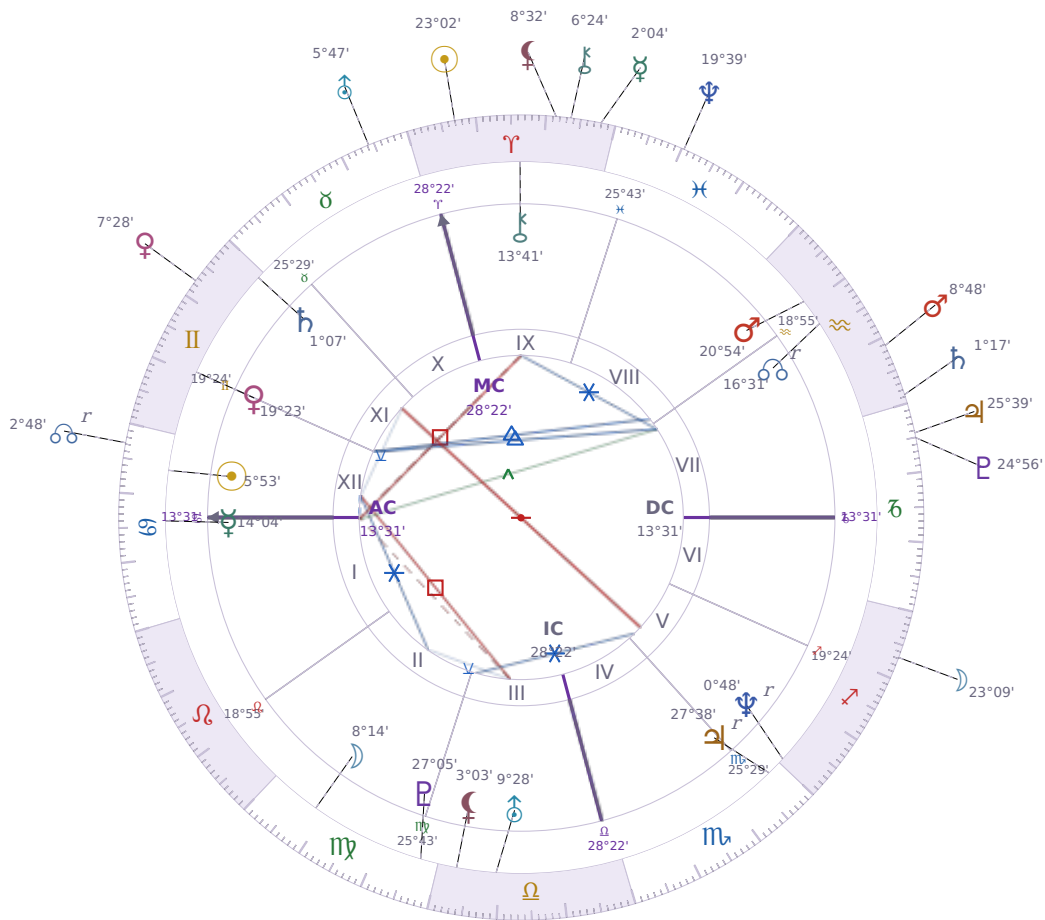

DAILY HOROSCOPE

Elon Reeve Musk

Businessman, entrepreneur, and political figure (born 1971)

♋ Cancer June 28, 1971 07:30 Pretoria

Sunday, 12 April 2020

TRANSITS FOR TODAY

☉ Sun	in ♈ Aries	23°02'16"
☾ Moon	in ♐ Sagittarius	23°09'40"
☿ Mercury	in ♈ Aries	2°04'46"
♀ Venus	in ♊ Gemini	7°28'27"
♂ Mars	in ♒ Aquarius	8°48'44"
♃ Jupiter	in ♐ Capricorn	25°39'50"
♄ Saturn	in ♒ Aquarius	1°17'42"

♅ Uranus	in ♉ Taurus	5°47'56"
♆ Neptune	in ♓ Pisces	19°39'52"
♇ Pluto	in ♑ Capricorn	24°56'56"
♁ Chiron	in ♈ Aries	6°24'15"
♊ NNode	in ♋ Cancer Rx	2°48'40"
♁ Lilith	in ♈ Aries	8°32'12"

NATAL PLANETS

☉ Sun	in ♋ Cancer	5°53'26"	XII
☾ Moon	in ♍ Virgo	8°14'52"	II
☿ Mercury	in ♋ Cancer	14°04'03"	I
♀ Venus	in ♊ Gemini	19°23'48"	XI
♂ Mars	in ♒ Aquarius	20°54'21"	VIII
♃ Jupiter	in ♏ Scorpio	27°38'52"	V Rx
♄ Saturn	in ♊ Gemini	1°07'22"	XI
♅ Uranus	in ♎ Libra	9°28'55"	III
♆ Neptune	in ♐ Sagittarius	0°48'48"	V Rx
♇ Pluto	in ♍ Virgo	27°05'36"	III
♁ Chiron	in ♈ Aries	13°41'50"	IX
♊ North Node	in ♒ Aquarius	16°31'23"	VII Rx
♁ Lilith	in ♎ Libra	3°03'14"	III

☉ Sun □ Square ♃ Jupiter

Right now you're likely **overestimating what you can handle** and taking on more than makes practical sense. *Sun* square *Jupiter* pushes you to act bigger and bolder than your actual circumstances support, which sets you up for overcommitment and disappointment. The friction here teaches you where your real limits are, but only after you've already stretched too far.

★ = natal resonance — this transit echoes your birth chart, amplifying its influence

LUNAR DAY

Moon in ♐ Sagittarius · Day 20 / 30 · Waning Gibbous

Restlessness with routine increases during this transit, and the desire to break out of familiar patterns grows. Opinions get expressed more freely and with less filtering for the next day or two.